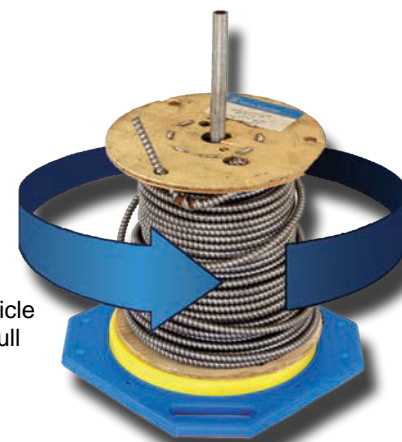

E-Z ROLL Wire Rack

The ultra compact/collapsible wheeled wire dispenser!

When you're ready to pull wire, wheel the e-z roll into position and dispense wire directly from your pipe bender or 1" EMT.

Features:

TUG WISE

Ever had a jack-stand kick out on you?

An accident like that can cost you a lot of time, and towing a clunky reel trailer behind your vehicle is no faster! Why risk it? Simply attach the Tug-Wise to the base of your reel and be ready to pull cable instantly.

Part# 11931 - Standard
Part# 11932 - Deluxe

Standard Model

Features:

- Size: 15" x 15"
- Handles up to 1000 lbs reels
- Works with wooden and plastic reels

Deluxe Model

Features:

- Size: 21.5" x 21.5"
- Handles up to 2000 lbs reels
- Made of 3/8" thick aluminum alloy
- Built to handle anything

3 Easy Steps:

- Screw to base of reel.
- Flip reel over.
- Pull Wire!