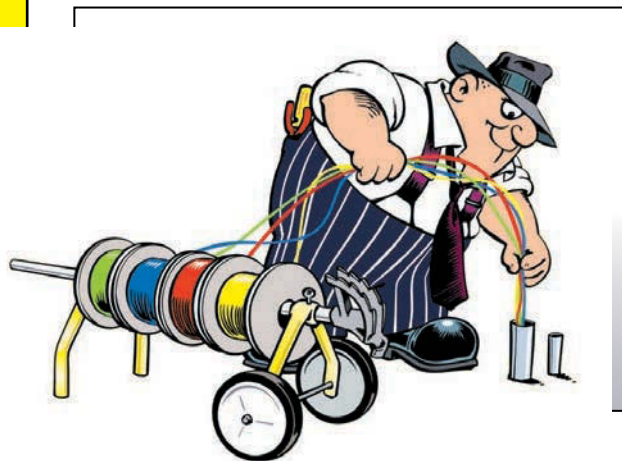

E-Z ROLL Wire Rack

The ultra compact/collapsible wheeled wire dispenser!

When you're ready to pull wire, wheel the e-z roll into position and dispense wire directly from your pipe bender or 1" EMT.

Features:

- Rigid Steel Construction
- Light-weight Design
- Durable 'Caution Yellow' Finish
- Compact (fits in any job box)
- 150 lb. Load Tested
- Holds Reels up to 18"

Part# 55455

Collapsible for easy storage & handling

TUG WISE

Ever had a jack-stand kick out on you?

An accident like that can cost you a lot of time, and towing a clunky reel trailer behind your vehicle is no faster! Why risk it? Simply attach the Tug-Wise to the base of your reel and be ready to pull cable instantly.

Part# 11931 - Standard
Part# 11932 - Deluxe

Standard Model

Features:

- Size: 15" x 15"
- Handles up to 1000 lbs reels
- Works with wooden and plastic reels

Deluxe Model

Features:

- Size: 21.5" x 21.5"
- Handles up to 2000 lbs reels
- Made of 3/8" thick aluminum alloy
- Built to handle anything