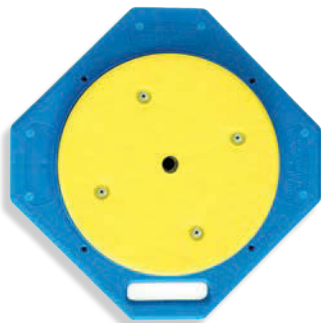

E-Z ROLL Wire Rack

The ultra compact/collapsible wheeled wire dispenser!

When you're ready to pull wire, wheel the e-z roll into position and dispense wire directly from your pipe bender or 1" EMT.

Features:

- Rigid Steel Construction
- Light-weight Design
- Durable 'Caution Yellow' Finish
- Compact (fits in any job box)
- 150 lb. Load Tested
- Holds Reels up to 18"

Part# 55455

Collapsible for easy storage & handling

TUG WISE

Ever had a jack-stand kick out on you?

An accident like that can cost you a lot of time, and towing a clunky reel trailer behind your vehicle is no faster! Why risk it? Simply attach the Tug-Wise to the base of your reel and be ready to pull cable instantly.

Part# 11931 - Standard
Part# 11932 - Deluxe

Standard Model

Features:

- Size: 15" x 15"
- Handles up to 1000 lbs reels
- Works with wooden and plastic reels

Deluxe Model

Features:

- Size: 21.5" x 21.5"
- Handles up to 2000 lbs reels
- Made of 3/8" thick aluminum alloy
- Built to handle anything