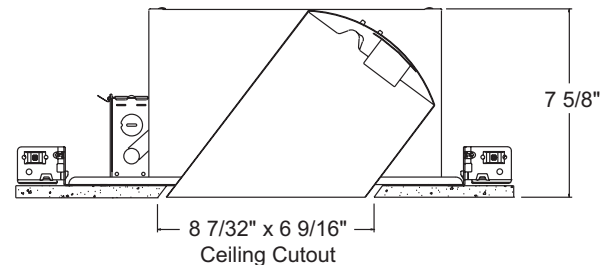

**Junction Box** Pre-wired junction box provided with (5) ½" and (1) ¾" knockouts, (4) Non-metallic sheathed cable connectors and ground wire, U.L. listed/CSA certified for through-branch wiring, maximum 8 No. 12 AWG 90° C branch circuit conductors (4 in, 4 out) • Junction box provided with removable access plates • Knockouts equipped with pryout slots.

**Mounting Frame** 22-gauge die-formed galvanized steel mounting frame • Rough-in section (junction box, mounting frame, housing and bar hangers) fully assembled for ease of installation.

**Housing** IC housing, .032" aluminum sealed for Air-Loc Compliance • Access door for junction box accessibility • Housing is vertically adjustable to accommodate up to a 1" ceiling thickness.

## DIMENSIONS