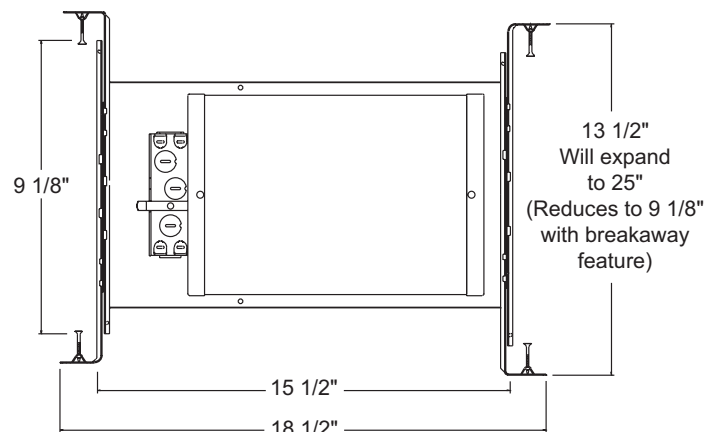

## PRODUCT SPECIFICATIONS

**Lamp** Lamp ratings based on trim selected – see reverse.

**Socket** Medium base porcelain with nickel-plated copper screw shell • Adjustable to position lamp perpendicular to floor.

**Junction Box** Pre-wired junction box provided with (5) ½" and (1) ¾" knockouts, (4) Non-metallic sheathed cable connectors and ground wire, U.L. listed/CSA certified for through-branch wiring, maximum 8 No. 12 AWG 90° C branch circuit conductors (4 in, 4 out) • Junction box provided with removable access plates • Knockouts equipped with pryout slots.

**Mounting Frame** 22-gauge die-formed galvanized steel mounting frame • Rough-in section (junction box, mounting frame, housing and bar hangers) fully assembled for ease of installation.

**Housing** IC housing, .032" aluminum sealed for Air-Loc Compliance • Access door for junction box accessibility • Housing is vertically adjustable to accommodate up to a 1" ceiling thickness.

## DIMENSIONS