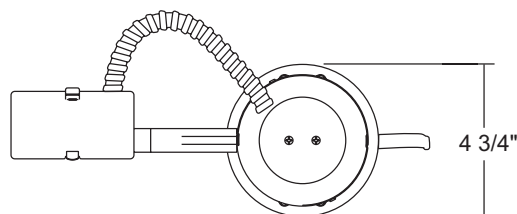

PRODUCT SPECIFICATIONS

Lamp Lamp ratings based on trim selected – see reverse.

Socket Detachable medium base porcelain with nickel-plated copper screw shell.

Trims Trim selection shown on reverse.

Labels U.L. listed for through-branch wiring, damp locations and IP • Product thermally protected against improper use of lamps or insulation • Union made AFL-CIO. • UL Listed/CSA certified • Trim No. 11, 12, 4101, 4102 and 4181 are wet location approved for covered ceiling applications • Trims 14, 17 are wet location approved for covered ceiling applications, **when used with outdoor rated lamps.**

Testing All reports are based on published industry procedures; field performance may differ from laboratory performance.

Product specifications subject to change without notice.

INSTALLATION

Junction Box Pre-wired junction box, UL listed/CSA certified for through-branch wiring maximum 4 No. 12 AWG 90° C branch circuit conductors (2 in, 2 out) • Junction box provided with removable access plate, (5) 1/2" knockouts, (4) Non-metallic sheathed cable connectors and ground wire • Knockouts equipped with pryout slots.

Housing TC housing, 22-gauge galvanized steel • Remodel springs accommodate up to a 1 1/8" ceiling thickness.

PRODUCT CODES

Catalog Number	Input Voltage	Lamp Rating (max.)
TC1R	120V	R14/R16/R20/PAR16/PAR20 (See reverse for max. trim rating)

DIMENSIONS

4 3/8" CEILING CUTOUT

ACCESSORIES

Catalog No.	Description
GU10-WHIP	GU10 Socket Whip
SMPLT-4	4" Housing Locator

To order, specify catalog number.