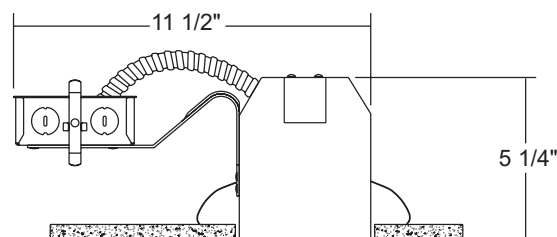

PRODUCT SPECIFICATIONS

Lamp Lamp ratings based on trim selected – see reverse.

Socket Detachable medium base porcelain with nickel-plated copper screw shell.

Trims Trim selection shown on reverse.

Labels U.L. listed for through-branch wiring, damp locations and IP • Product thermally protected against improper use of lamps or insulation • Union made AFL-CIO. • UL Listed/CSA certified • Trim No. 11, 12, 4101, 4102 and 4181 are wet location approved for covered ceiling applications • Trims 14, 17 are wet location approved for covered ceiling applications, **when used with outdoor rated lamps.**

Testing All reports are based on published industry procedures; field performance may differ from laboratory performance.

Product specifications subject to change without notice.

INSTALLATION

Junction Box Pre-wired junction box, UL listed/CSA certified for through-branch wiring maximum 4 No. 12 AWG 90° C branch circuit conductors (2 in, 2 out) • Junction box provided with removable access plate, (5) 1/2" knockouts, (4) Non-metallic sheathed cable connectors and ground wire • Knockouts equipped with pryout slots.

Housing TC housing, 22-gauge galvanized steel • Remodel springs accommodate up to a 1 1/8" ceiling thickness.

PRODUCT CODES

Catalog Number	Input Voltage	Lamp Rating (max.)
TC1R	120V	R14/R16/R20/PAR16/PAR20 (See reverse for max. trim rating)

DIMENSIONS

4 3/8" CEILING CUTOUT

ACCESSORIES

Catalog No.	Description
GU10-WHIP	GU10 Socket Whip
SMPLT-4	4" Housing Locator

To order, specify catalog number.