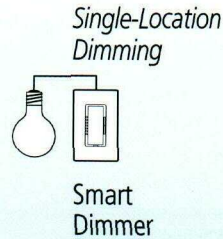

Designer Gloss Colors/Finishes *(See Color/Finish Guide, pgs.18-19)*

www.lutron.com/maestro
See Maestro in all colors/finishes

Maestro® Product Family

Smart Dimmers

Smart Remotes

Maestro Duo™ Single-Pole Smart Dimmer with Wallplate

NEW

Maestro Duo™ Multi-Location Smart Dimmer and Smart Remote with Wallplates

NEW

Key to Models Available

-  Incandescent
-  Magnetic Low Voltage

For a coordinated look, use Claro accessories and wallplates, pg.70