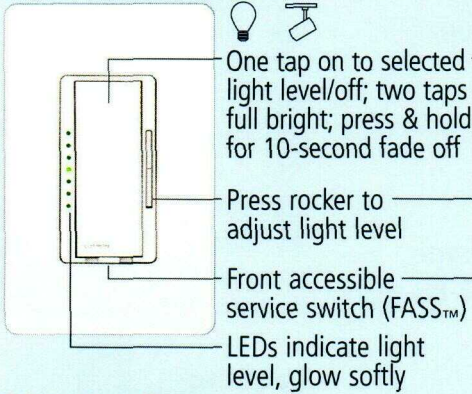

Maestro® Product Family

Smart Dimmers