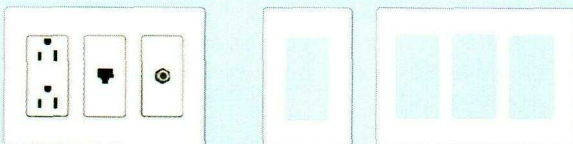

NEW

Maestro Duo™ Multi-Location Smart Dimmer and Smart Remote with Wallplates

NEW

Key to Models Available

-  Incandescent
-  Magnetic Low Voltage

For a coordinated look, use Claro accessories and wallplates, pg.70