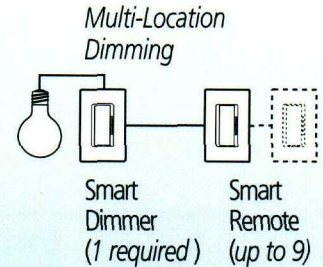

Designer Gloss Colors/Finishes *(See Color/Finish Guide, pgs.18-19)*

www.lutron.com/maestro
See Maestro in all colors/finishes

Maestro® Product Family

Smart Dimmers

Smart Remotes

Maestro Duo™ Single-Pole Smart Dimmer with Wallplate

NEW

Maestro Duo™ Multi-Location Smart Dimmer and Smart Remote with Wallplates

NEW

Key to Models Available

-  Incandescent
-  Magnetic Low Voltage

For a coordinated look, use Claro accessories and wallplates, pg.70

Switches, Receptacles, GFCI Receptacles, Telephone Jacks, Cable TV Jacks, and 1- to 6-Gang Wallplates Available

For a coordinated look in a whole-house system, use RadioRA® wireless home lighting controls, pg.146