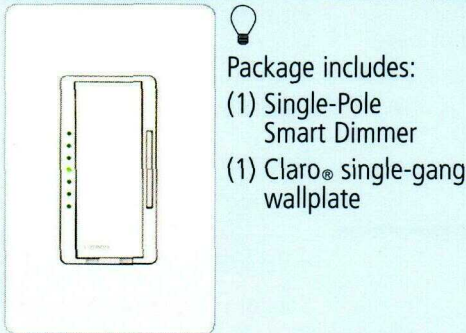

Maestro Duo™ Single-Pole Smart Dimmer with Wallplate

NEW