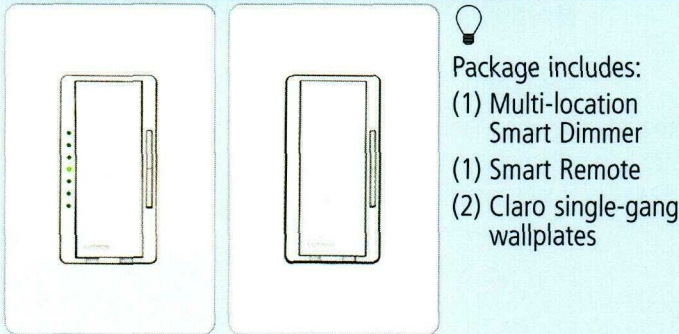

NEW

Maestro Duo™ Multi-Location Smart Dimmer and Smart Remote with Wallplates

NEW

Key to Models Available

-  Incandescent
-  Magnetic Low Voltage

For a coordinated look, use Claro accessories and wallplates, pg.70