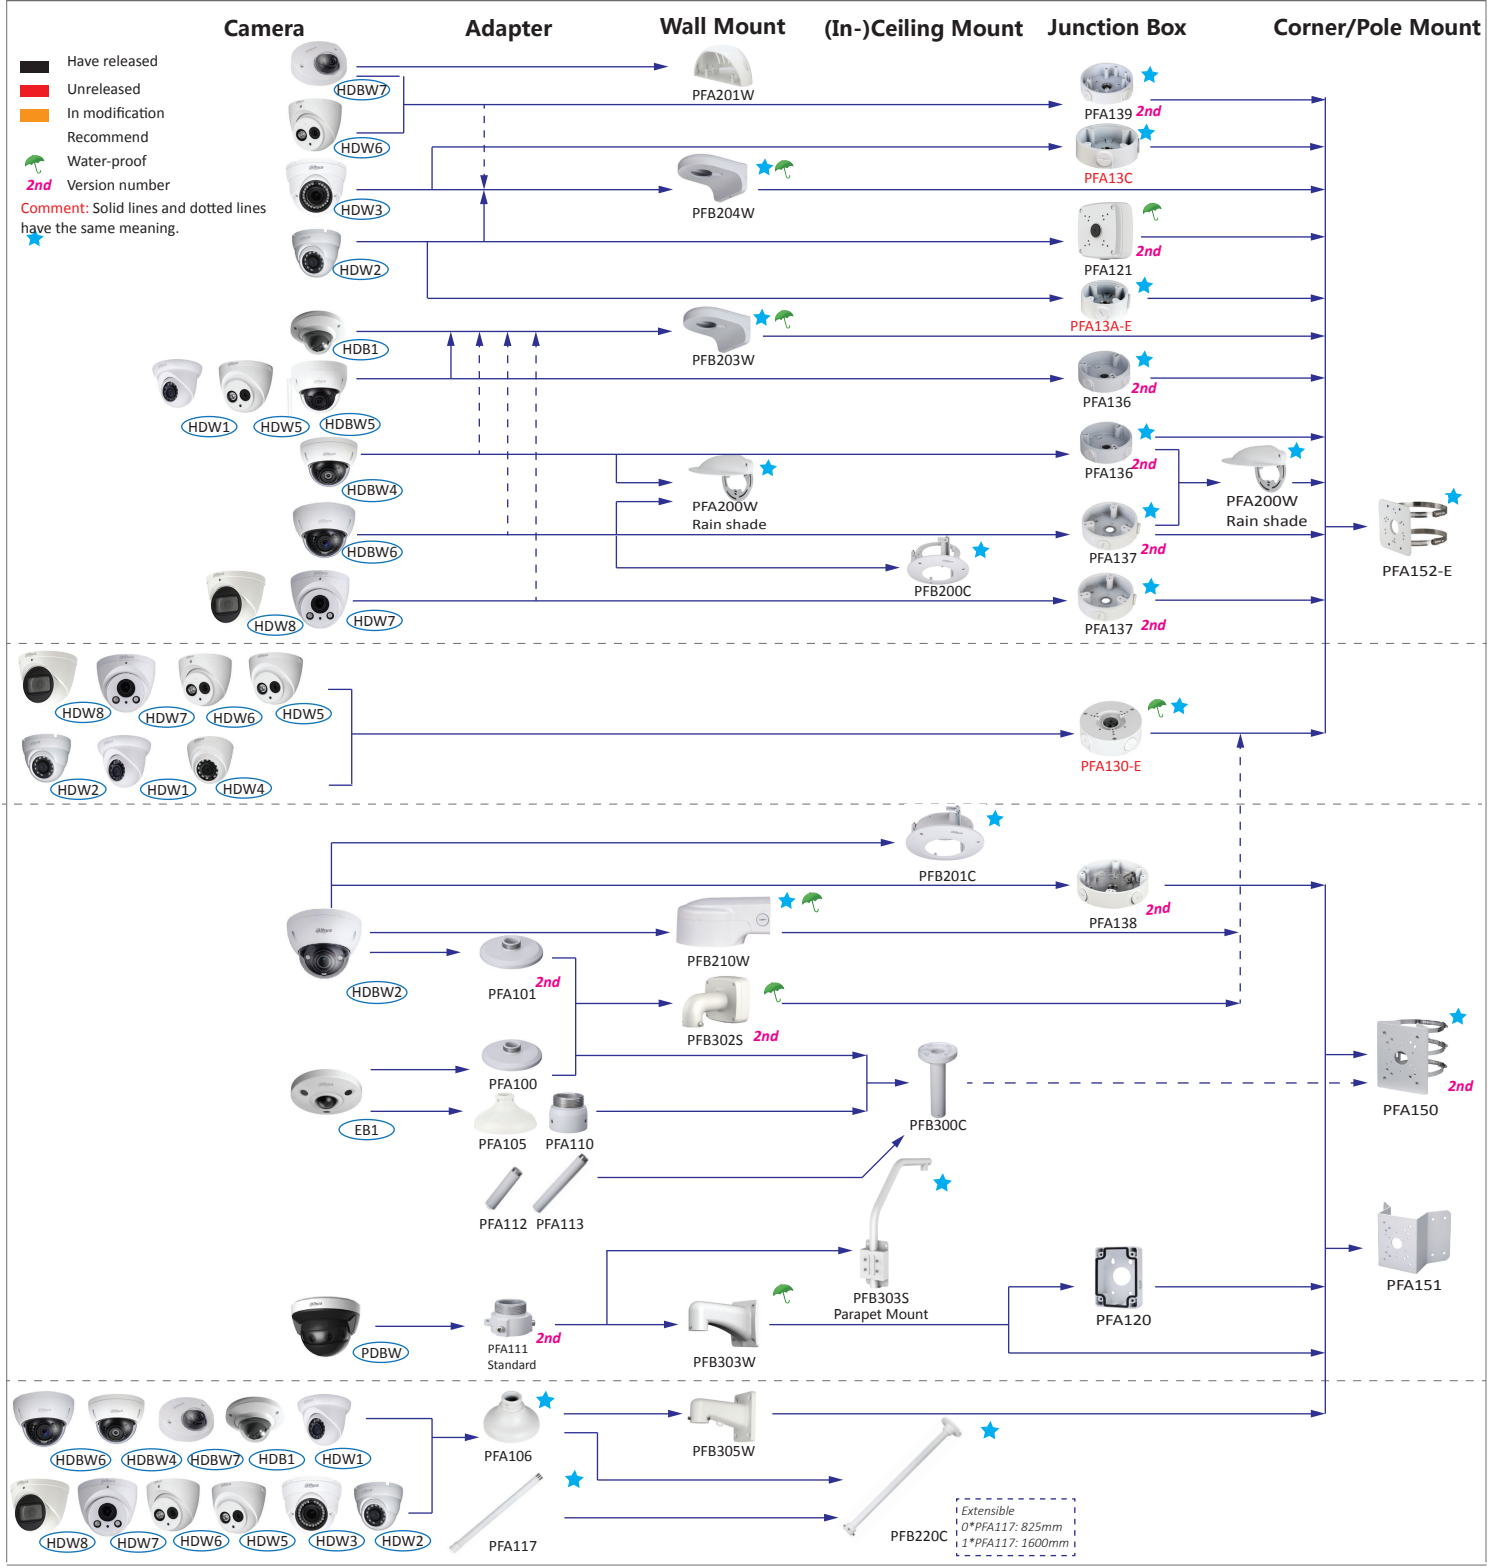

Selection of dome cameras

Shape	HDCVI	Network	Shape	HDCVI	Network
(HDB1)	EB2401	HDB4231/4431C-AS, EB5400/5500/5531	(HDBW2)	HDBW3231/3802E-Z/ZH	HDBW5231/5431/5830/8231/8331/81200/81230E-Z, HDBW5231/5431/5830E-ZS, HDBW5231/5431/5631/5831E-ZE, HDBW5231/5431/5631/5831E-Z5E
(HDW1)	HDW2221/2231S	HDW1020/1120/1220/1230/1320/1420/1431/1531S	(HDBW4)	HDBW1100/1200/1220/1400/2221/2231/2401E	HDBW1120/1220/1230/1320/1420/1431E, HDBW4231/4431/4830E-AS, HDBW4231/4431/4631/4831E-ASE
(HDW2)	HDW1000/1100/1200/1220/1400/2221/2231/2401M	HDW4231/4431M	(HDBW5)		HDBW1120/1320/1235/1435E-W, HDBW1230/1430E-AW
(HDW3)	HDW1100/1200/1220/1400R-VF		(HDBW6)	HDBW1100/1200/1220/1400R-VF, HDBW2221/2231/2401R-Z	HDBW2121/2221/2230/2231/2320/2421/2431/2531R-ZS/VFS, HDBW5231/5431/5830R-Z, HDBW5231/5431/5631/5831R-ZE
(HDW4)	HDW1000/1100/1200/1220/1400R		(HDBW7)	HDBW2221/2231F	HDBW4231/4431F-AS/M/M12, HDBW4231F-MPC-M12PC
(HDW5)	HDW2221E		(EB1)	EBW3802	EBW8600/8630/81200/81230, EBW8600/8630-IVC
(HDW6)	HDW1100/1200/1400/1220/2221/2231/2401EM(-A), HDW1200/1400EM-POC	HDW4231/4431/4830EM-AS, HDW4231/4431/4631/4831EM-ASE	(SL1)		HDBW8232E-Z-SL
(HDW7)	HDW2221/2231/2401R-Z	HDW2121/2221/2230/2231/2320/2421/2431/2531R-ZS, HDW5231/5431/5830R-Z	(PDBW)		PDBW8800/8802-A180
(HDW8)		HDW5231/5431/5631/5831R-ZE