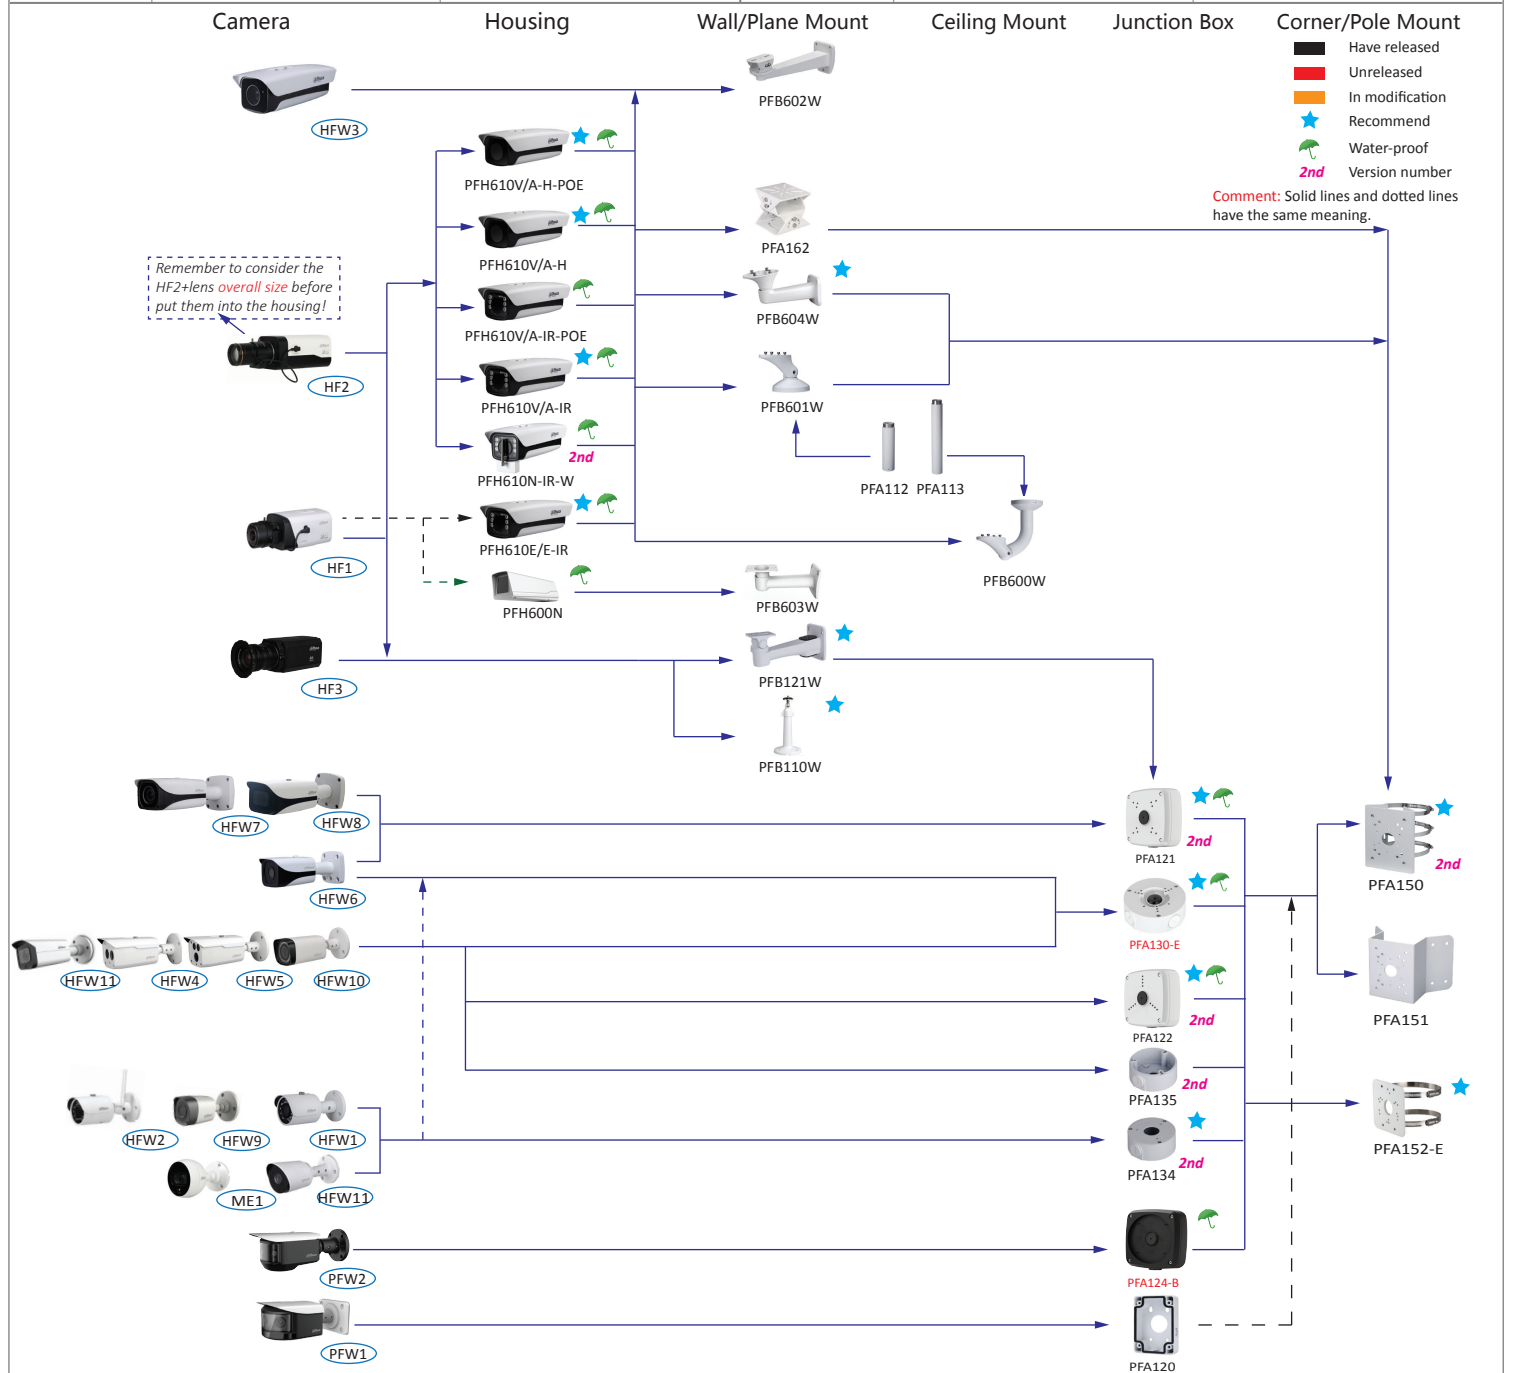

# Selection of box cameras

Shape	HDCVI	Network	Shape	HDCVI	Network
	HFW1000/1100/1200/1220/1400SL, HFW1000/1100/1200/1220/1400/2221/2231/2401S, <b>HFW1200SL-W</b> , <b>HFW1200/1400S-POC</b>	HFW1020/1120/1220/1230/1320/1420/1431/4231/4431S/ <b>1531S</b>		HFW1100/1200/1220/1400/2231B	HFW4231/4431B-AS
		HFW1120/1320/1235/1435S-W		HFW1100/1200/1220/1400D, HFW2221/2231/2401D	HFW4231/4431D-AS
	HFW1400T, <b>HFW1220T-TH</b>			HFW2221/2231/2401E	HFW4231/4431/4830E-S, HFW4231/4431/4631/4831E-SE
	ME1200/1400B			HFW3231E-Z, HFW3802E-Z	HFW5231/5431/5830/8231/8331/81200/81230E-Z, HFW5231/5431/5830/8231/8331E-ZS, HFW5231E-Z12,
	HF3231E	HF8630/81200/81230E		<b>HFW3802E-Z/ZH-VP</b> , <b>HFW3802E-Z12</b>	HFW5231/5431/5631/5831E-ZE, HFW5231/5431/5631/5831E-ZSE, HFW5231Z-Z12E
		HF8231/8232/8630/8331F, HF8835F		HFW1000/1100/1200/1220/1400R, HFW1000/1100/1200/1220RM	
	HF3805G			HFW1100/1200/1220/1400R-VF(-IRE6), HFW2221/2231/2401R-Z-IRE6, <b>HFW2231R-Z-IRE6-POC</b>	HFW2221/2421R-ZS/VFS, HFW2230/2231/2320/2431R-ZS/VFS-IRE6
		HFW5221E-Z-IRA-4747			HFW4231/4431/4631/4831T-ASE, HFW2230/2231/2431/ <b>2531T-VFS/ZS/VFAS/ZAS</b>
		PFW8601-A180, PFW8800-A180, PFW8802-A180		PFW3601-A180	