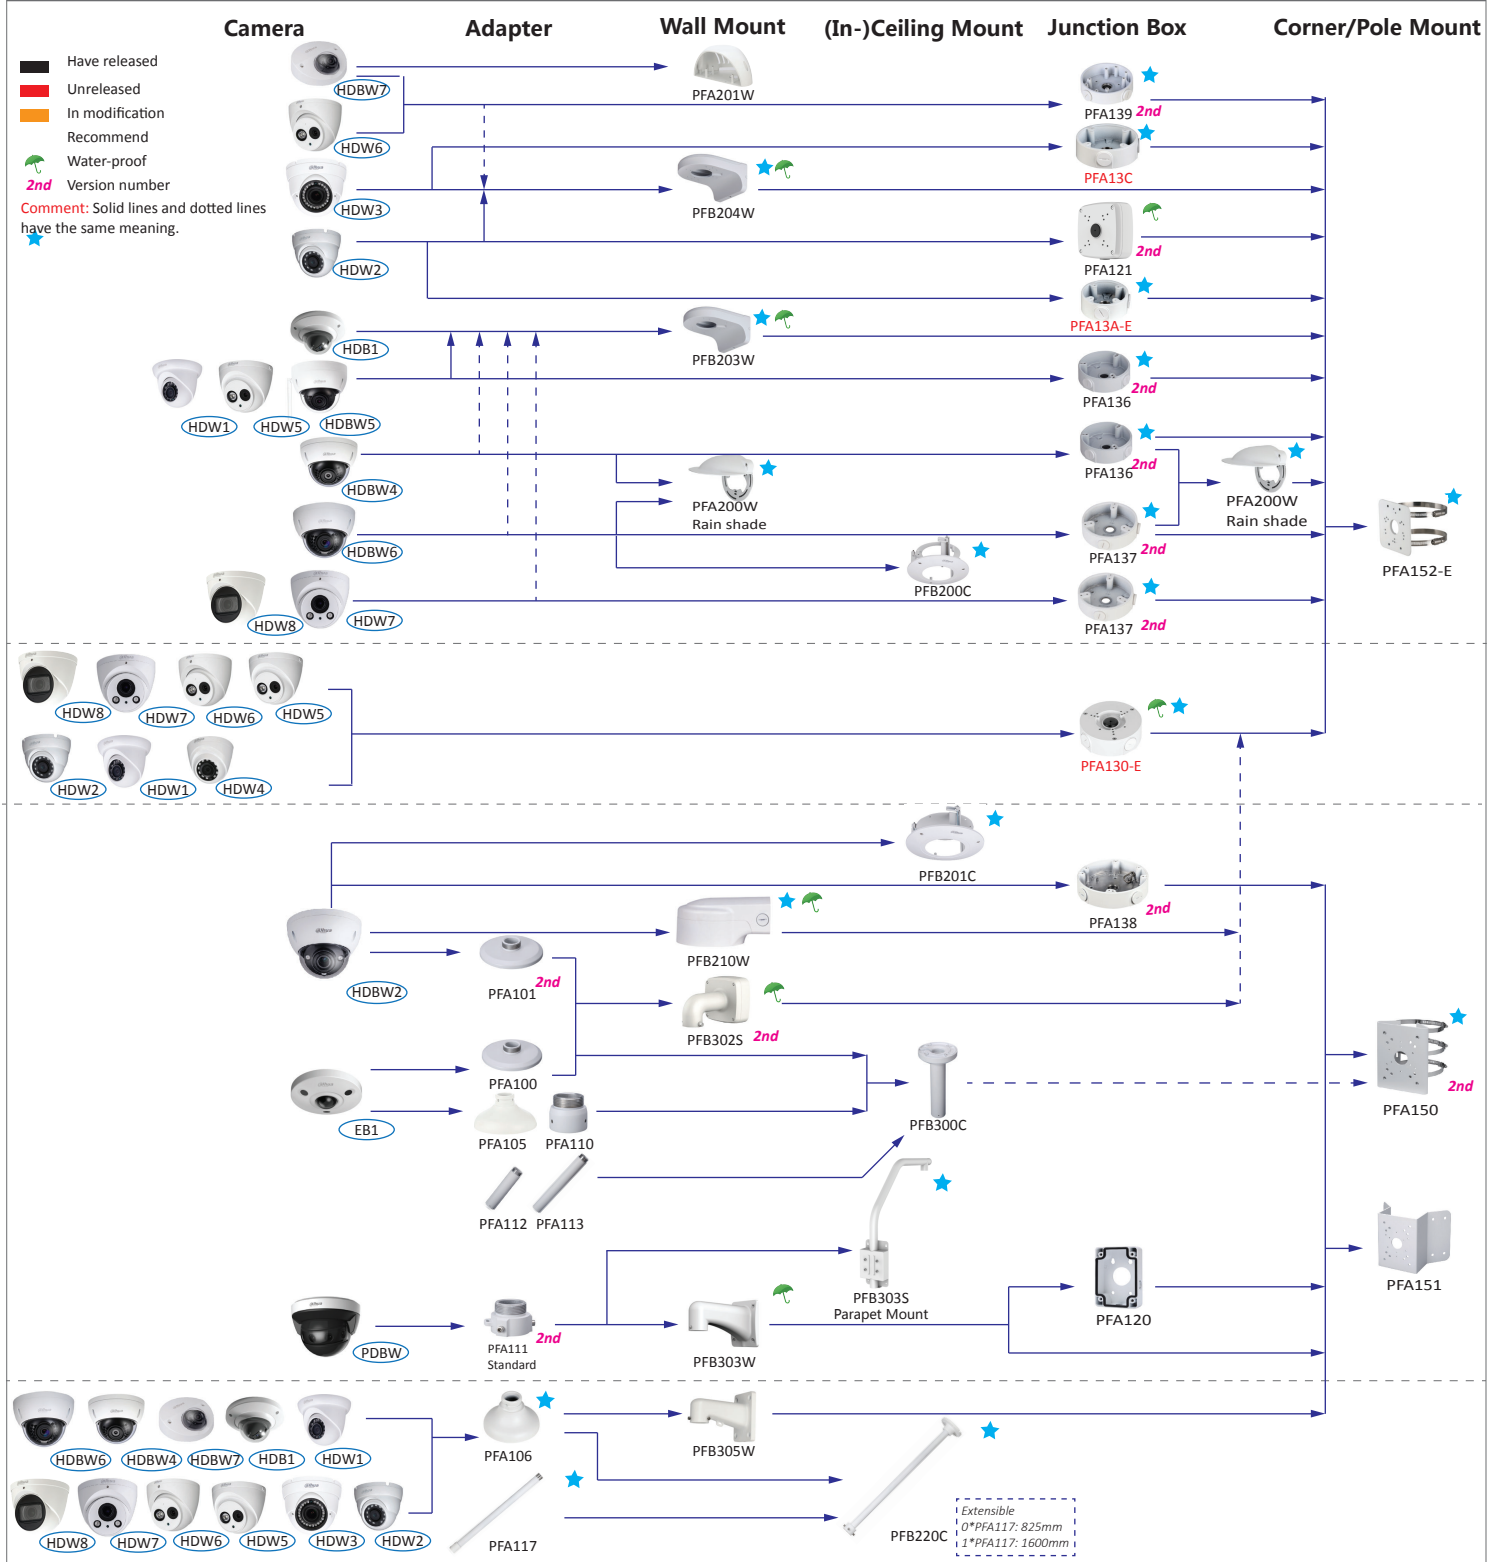

Selection of dome cameras

Shape	HDCVI	Network	Shape	HDCVI	Network
(HDB1)	EB2401	HDB4231/4431C-AS, EB5400/5500/5531	(HDBW2)	HDBW3231/3802E-Z/ZH	HDBW5231/5431/5830/8231/8331/81200/81230E-Z, HDBW5231/5431/5830E-ZS, HDBW5231/5431/5631/5831E-ZE, HDBW5231/5431/5631/5831E-Z5E
(HDW1)	HDW2221/2231S	HDW1020/1120/1220/1230/1320/1420/1431/1531S	(HDBW4)	HDBW1100/1200/1220/1400/2221/2231/2401E	HDBW1120/1220/1230/1320/1420/1431E, HDBW4231/4431/4830E-AS, HDBW4231/4431/4631/4831E-ASE
(HDW2)	HDW1000/1100/1200/1220/1400/2221/2231/2401M	HDW4231/4431M	(HDBW5)		HDBW1120/1320/1235/1435E-W, HDBW1230/1430E-AW
(HDW3)	HDW1100/1200/1220/1400R-VF		(HDBW6)	HDBW1100/1200/1220/1400R-VF, HDBW2221/2231/2401R-Z	HDBW2121/2221/2230/2231/2320/2421/2431/2531R-ZS/VFS, HDBW5231/5431/5830R-Z, HDBW5231/5431/5631/5831R-ZE
(HDW4)	HDW1000/1100/1200/1220/1400R		(HDBW7)	HDBW2221/2231F	HDBW4231/4431F-AS/M/M12, HDBW4231F-MPC-M12PC
(HDW5)	HDW2221E		(EB1)	EBW3802	EBW8600/8630/81200/81230, EBW8600/8630-IVC
(HDW6)	HDW1100/1200/1400/1220/2221/2231/2401EM(-A), HDW1200/1400EM-POC	HDW4231/4431/4830EM-AS, HDW4231/4431/4631/4831EM-ASE	(SL1)		HDBW8232E-Z-SL
(HDW7)	HDW2221/2231/2401R-Z	HDW2121/2221/2230/2231/2320/2421/2431/2531R-ZS, HDW5231/5431/5830R-Z	(PDBW)		PDBW8800/8802-A180
(HDW8)		HDW5231/5431/5631/5831R-ZE