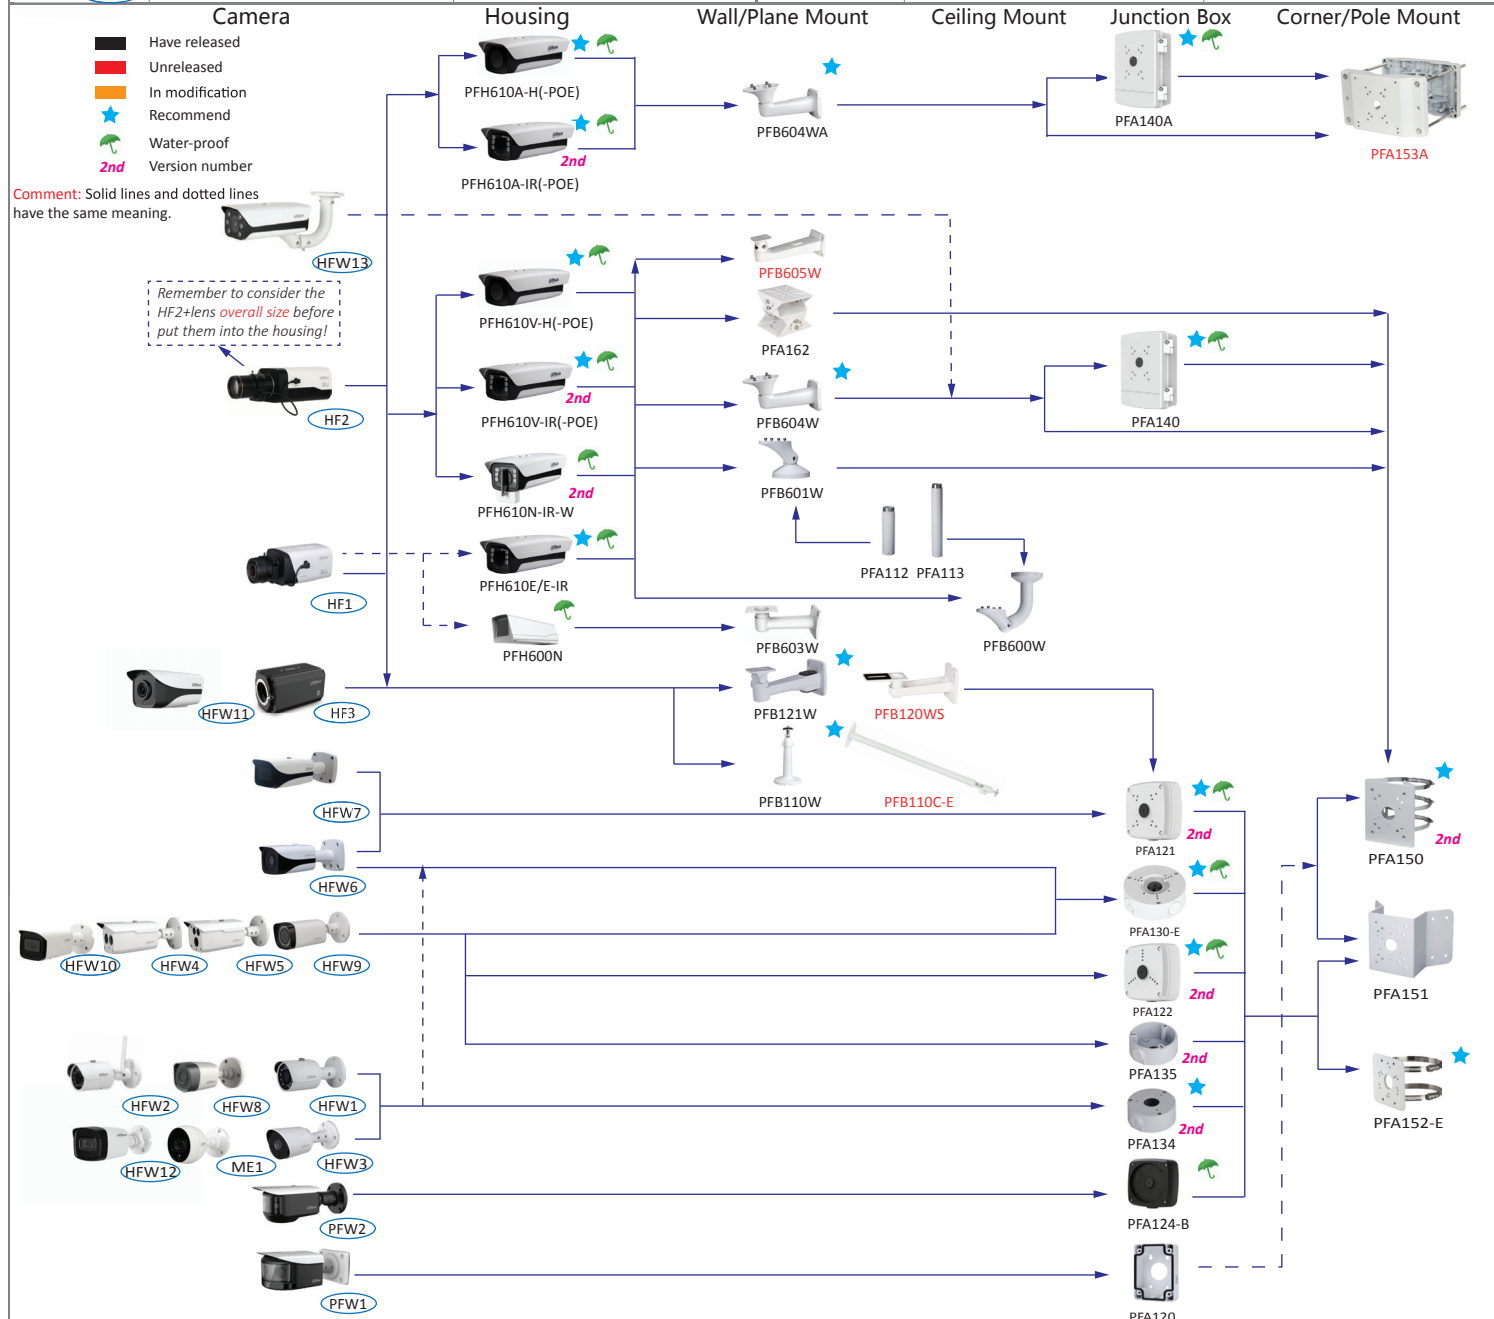

Selection of box cameras

Shape	HDCVI	Network	Shape	HDCVI	Network
	HFW1000/1100/1220/1230/1400/1500SL, HFW1000/1100/1200/1220/1230/2241/1400/2401/1500/2501S, LC1200SL-W, HFW1200/1400S-POC	HFW1230/4231/1431/4431S/1531S		ME1200/1400/2802B	
		HFW1120/1235/1320/1435S-W		HF3231E	HF81230E, HF5431/5231/81230E-E
	HFW1400T, LC1220T-TH, HFW1200/1230/1500T(-A)				HF8231/8232/8331/8630/8835F, HF8232F-NF, HF8242F-FD/FR, HF8231/8232/8331/8630F-E
	HFW1100/1220/1400B			HF3805G	
	HFW1100/1200/1220/1230/1400/1500D, HFW2401D				PFW8601/8800/8802-A180
	HFW2401E, HFW2241/2249/2501/2601/2802E-A	HFW4231/4431/4631/4831E-SE HFW1831E		PFW3601-A180	
	HFW3231E-Z, HFW3802E-Z/ZH-VP, HFW3231E-Z12	HFW8231/8331/81200/81230E-Z, HFW5231/8231/8331/5431/5830E-Z5, HFW5231E-Z12, HFW8231/8232/5231/8331/5431/5631/8630/5831/81230E-Z, HFW5231Z-Z12E, HFW8231/8331/5231/5431/5631/5831E-Z5E			HFW8242E-Z4FD-IRA-LED, HFW8242E-Z20FD-IRA-LED, HFW8242E-Z4FR-IRA-LED, HFW8242E-Z20FR-IRA-LED
	HFW1000/1100/1200/1220/1400R, HFW1000/1100/1220RM, B1A21, B2A21			HFW1200/1230/1500TL(-A)	
	HFW1100/1220/1400R-VF(-IRE6), HFW1200/1230/2401/1500R-Z-IRE6, HFW2231R-Z-IRE6-POC	HFW2231/2431R-ZS/VFS-IRE6			HFW4230M-4G-AS-I2
	HFW2241/2501/2601/2802T-Z-A(-DP), HFW2241/2249/2501/2802T-I8-A	HFW4231/4431/4631/4831T-ASE, HFW2231/2431/2531T-VFS/ZS/VFAS/ZAS, HFW4239T-ASE-NI, HFW2831T-ZS			