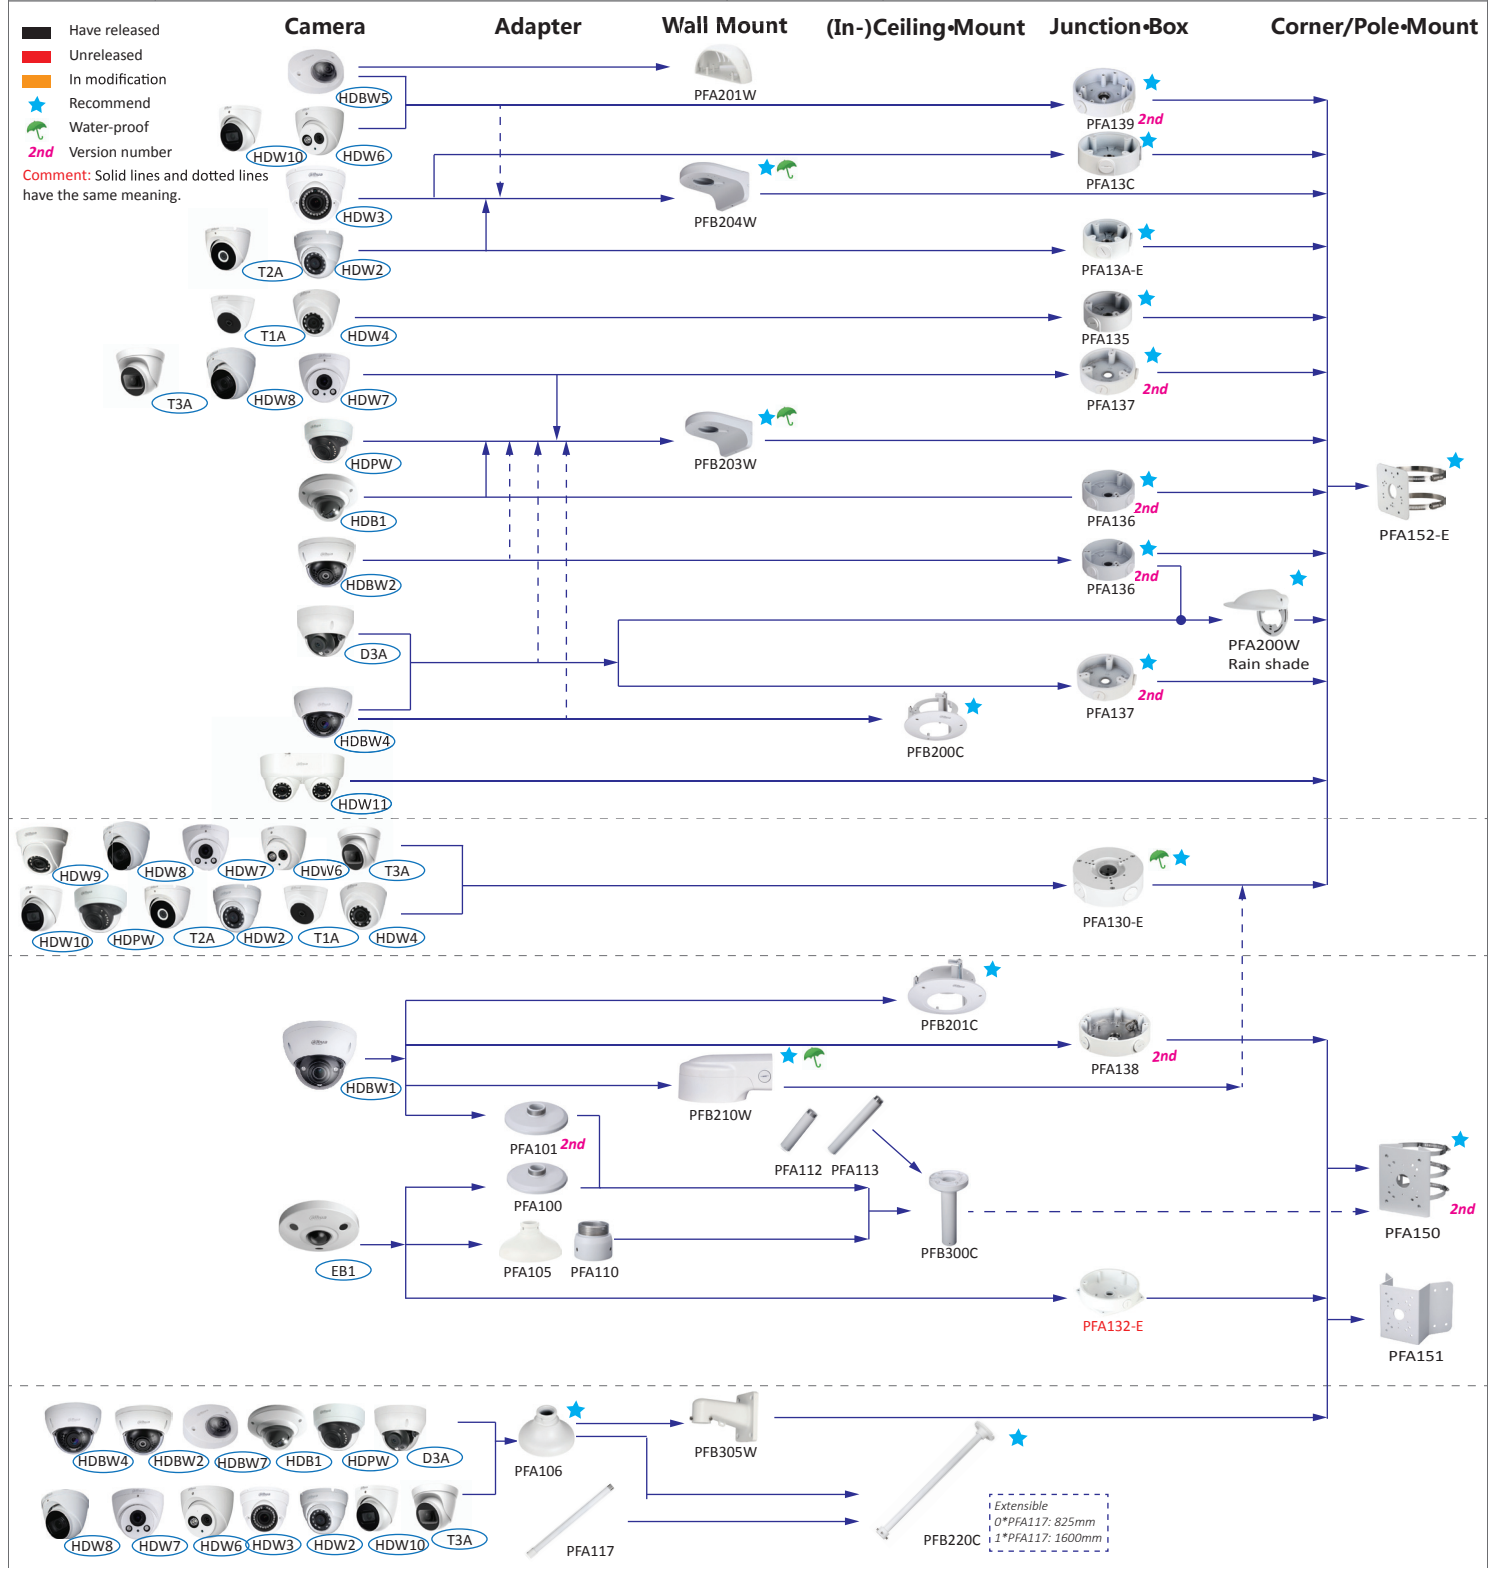

Selection of dome cameras

Shape	HDCVI	Shape	HDCVI
(HDW2)	HDW1000/1100/1200/1220/1230/1400/1500/2241/2401/2501M	(T2A)	T2A21
(HDW3)	HDW1100/1220/1400R-VF	(T3A)	T3A21-VF
(HDW4)	HDW1000/1100/1200/1220/1400R	(D3A)	D3A21-VF
(HDW6)	HDW1100/1200/1400/1220/1230/1500/2401EM(-A), HDW1200/1400EM-POC	(HDBW1)	HDBW3231/3802E-Z/ZH
(HDW7)	HDW2401R-Z	(HDBW2)	HDBW1100/1200/1220/1230/1400/1500/2401/2501E
(HDW8)	HDW1200/1230/1500/2241/2501/2802/2601T-Z-A(-DP)	(HDBW4)	HDBW1100/1220/1400R-VF, HDBW2802R,HDBW2241/2501/2601/2802R-Z(-DP), HDBW1200/1230/1500R-Z,HDBW2231R-Z-POC
(HDW9)	HDW1200/1230/1500SL	(HDBW5)	HDBW2241F-A
(HDW10)	HDW2802/2601/2241/2501/2249T-A	(HDB1)	EB2401
(HDW11)	HDW2241M-E2	(EB1)	EBW3802
(HDPW)	D1A21		
(T1A)	T1A21