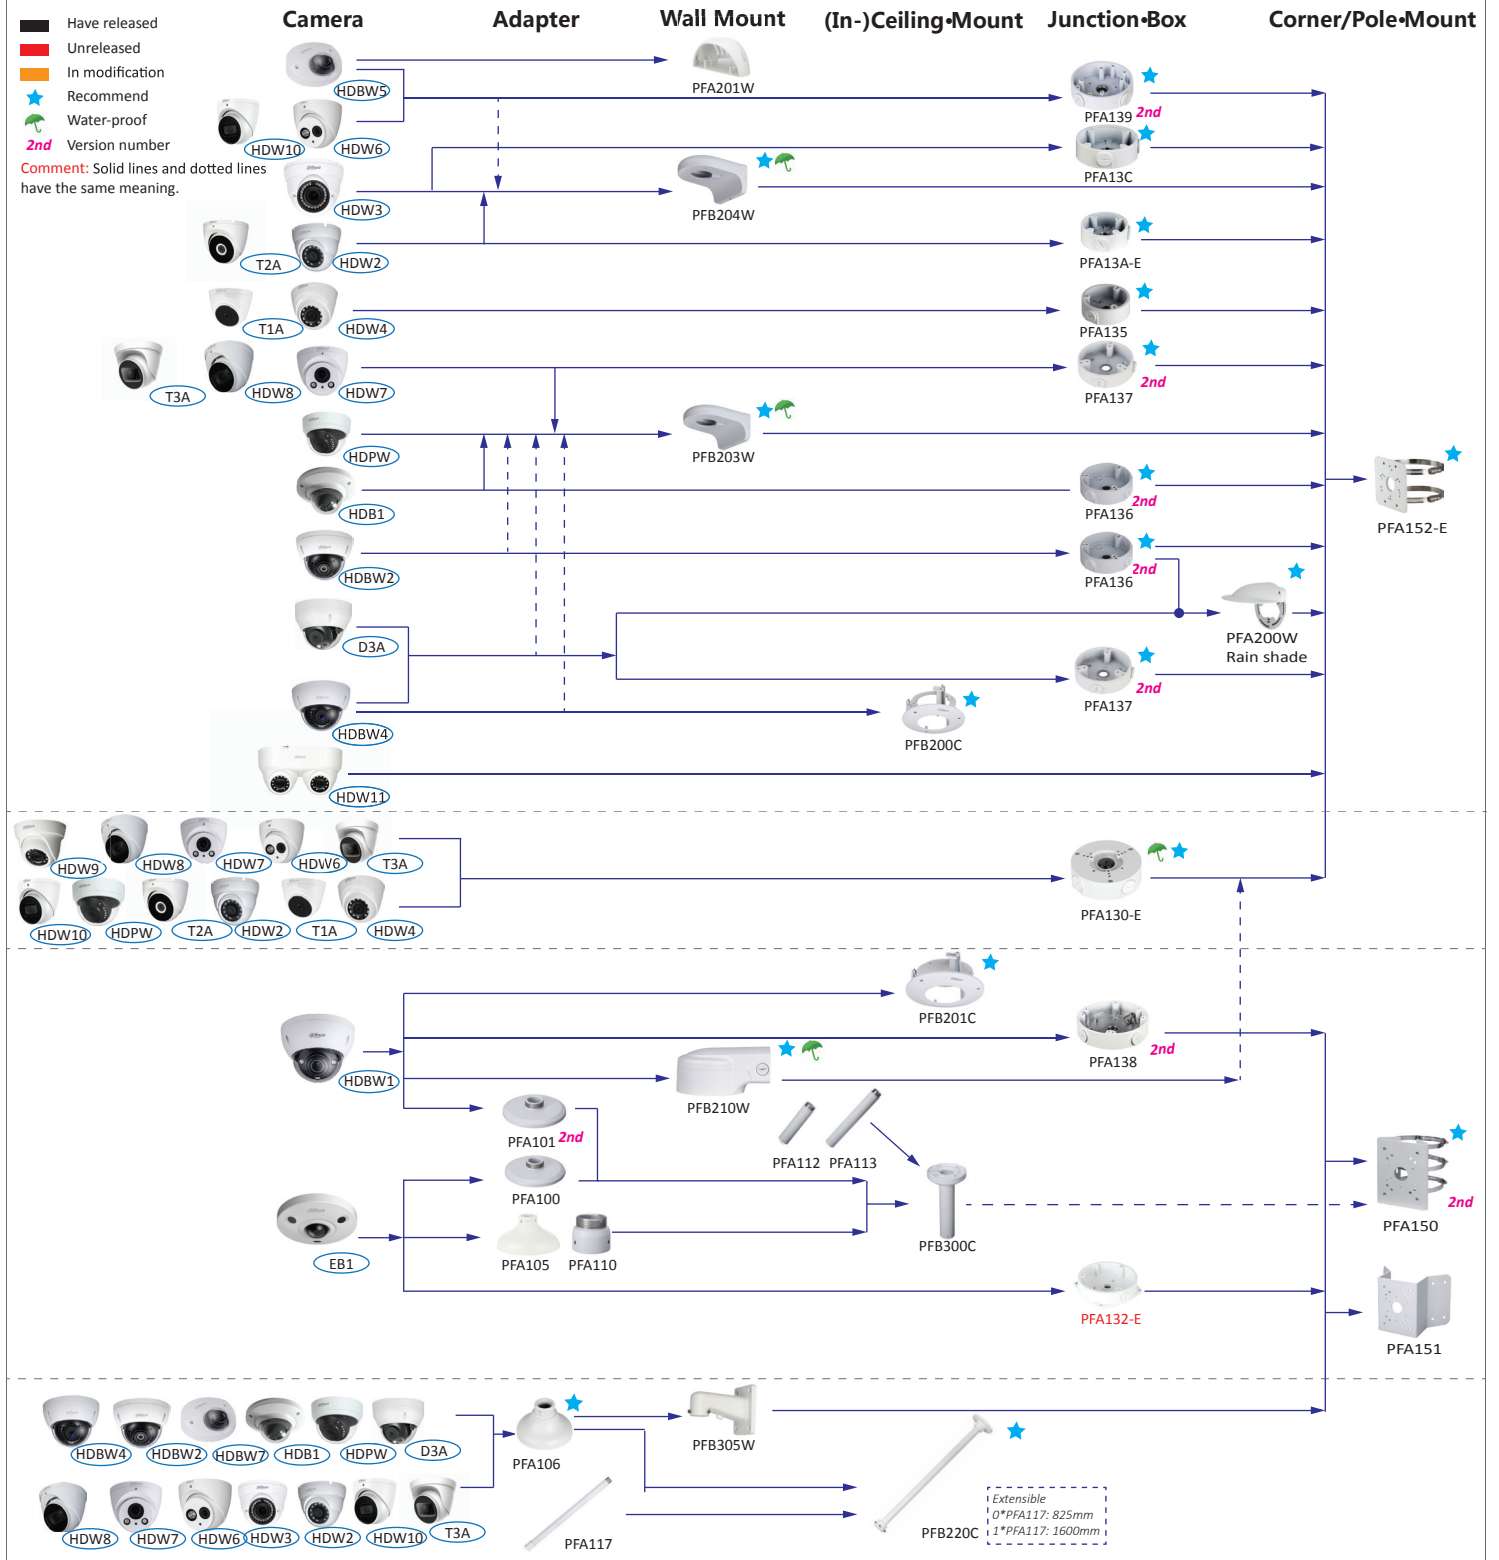

Selection of dome cameras

Shape	HDCVI	Shape	HDCVI
(T1A)	HDW1000/1100/1200/1220/1230/1400/1500/2241/2401/2501M	(T2A)	T2A21
(HDW3)	HDW1100/1220/1400R-VF	(T3A)	T3A21-VF
(HDW4)	HDW1000/1100/1200/1220/1400R	(D3A)	D3A21-VF
(HDW6)	HDW1100/1200/1400/1220/1230/1500/2401EM(-A), HDW1200/1400EM-POC	(HDBW1)	HDBW3231/3802E-Z/ZH
(HDW7)	HDW2401R-Z	(HDBW2)	HDBW1100/1200/1220/1230/1400/1500/2401/2501E
(HDW8)	HDW1200/1230/1500/2241/2501/2802/2601T-Z-A(-DP)	(HDBW4)	HDBW1100/1220/1400R-VF, HDBW2802R, HDBW2241/2501/2601/2802R-Z(-DP), HDBW1200/1230/1500R-Z, HDBW2231R-Z-POC
(HDW9)	HDW1200/1230/1500SL	(HDBW5)	HDBW2241F-A
(HDW10)	HDW2802/2601/2241/2501/2249T-A	(HDB1)	EB2401
(HDW11)	HDW2241M-E2	(EB1)	EBW3802
(HDPW)	D1A21		
(T1A)	T1A21