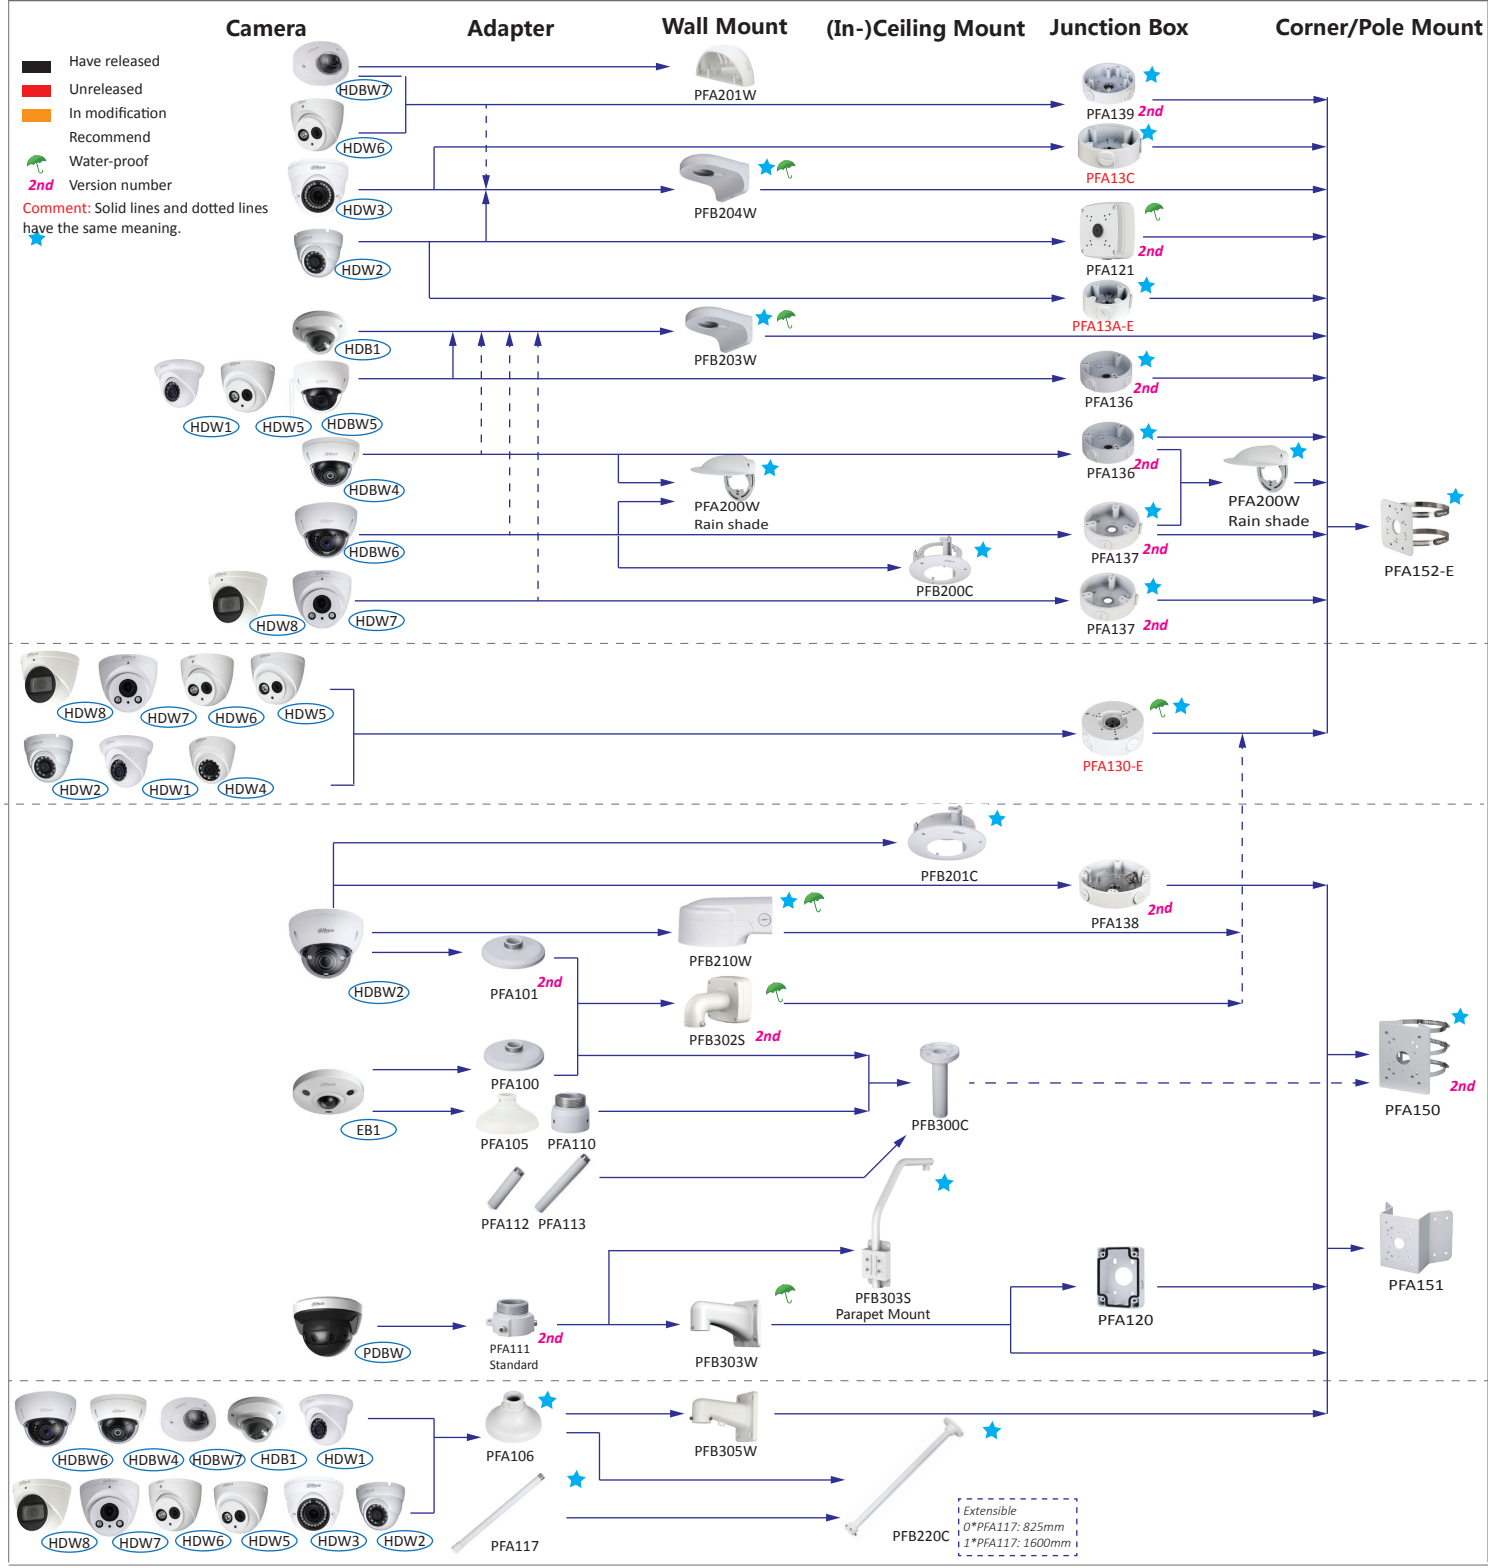

Selection of dome cameras

Shape	HDCVI	Network	Shape	HDCVI	Network
(HDB1)	EB2401	HDB4231/4431C-AS, EB5400/5500/5531	(HDBW2)	HDBW3231/3802E-Z/ZH	HDBW5231/5431/5830/8231/8331/81200/81230E-Z, HDBW5231/5431/5830E-ZS, HDBW5231/5431/5631/5831E-ZE, HDBW5231/5431/5631/5831E-Z5E
(HDW1)	HDW2221/2231S	HDW1020/1120/1220/1230/1320/1420/1431/1531S	(HDBW4)	HDBW1100/1200/1220/1400/2221/2231/2401E	HDBW1120/1220/1230/1320/1420/1431E, HDBW4231/4431/4830E-AS, HDBW4231/4431/4631/4831E-ASE
(HDW2)	HDW1000/1100/1200/1220/1400/2221/2231/2401M	HDW4231/4431M	(HDBW5)		HDBW1120/1320/1235/1435E-W, HDBW1230/1430E-AW
(HDW3)	HDW1100/1200/1220/1400R-VF		(HDBW6)	HDBW1100/1200/1220/1400R-VF, HDBW2221/2231/2401R-Z	HDBW2121/2221/2230/2231/2320/2421/2431/2531R-ZS/VFS, HDBW5231/5431/5830R-Z, HDBW5231/5431/5631/5831R-ZE
(HDW4)	HDW1000/1100/1200/1220/1400R		(HDBW7)	HDBW2221/2231F	HDBW4231/4431F-AS/M/M12, HDBW4231F-MPC-M12PC
(HDW5)	HDW2221E		(EB1)	EBW3802	EBW8600/8630/81200/81230, EBW8600/8630-IVC
(HDW6)	HDW1100/1200/1400/1220/2221/2231/2401EM(-A), HDW1200/1400EM-POC	HDW4231/4431/4830EM-AS, HDW4231/4431/4631/4831EM-ASE	(SL1)		HDBW8232E-Z-SL
(HDW7)	HDW2221/2231/2401R-Z	HDW2121/2221/2230/2231/2320/2421/2431/2531R-ZS, HDW5231/5431/5830R-Z	(PDBW)		PDBW8800/8802-A180
(HDW8)		HDW5231/5431/5631/5831R-ZE