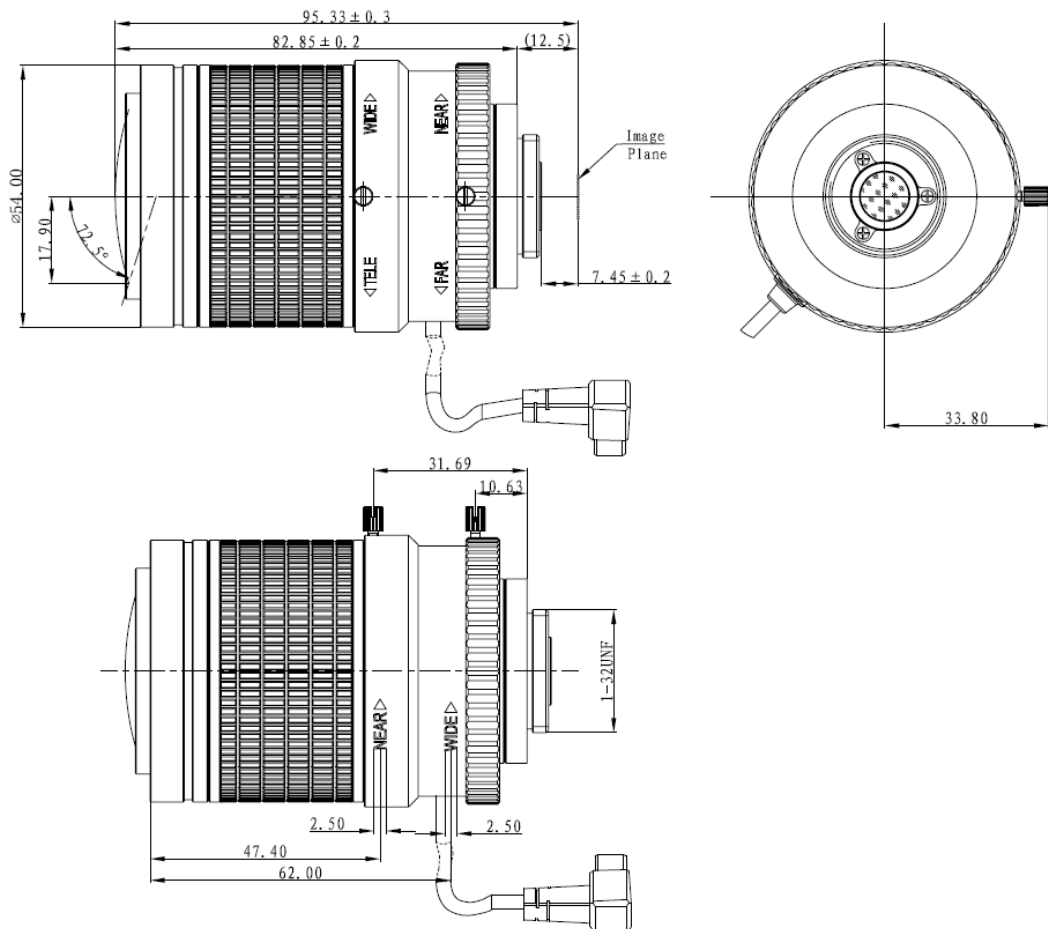

## 12 MegaPixel 4K Lens

## Specifications

Model		DH-PLZ20C0-D
Parameter		
Image format		1/1.7"
Focal length		3.7-16mm
Aperture		F1.5
Field Angle		W:145° x109° x79° T: 35.6° x28.5° x21.4°
M.O.D.		0.5m
TV Distortion		-30%(Wide)
IR Correction		Yes
Lens Control	Focus	Manual
	Zoom	Manual
	Iris	DC-Iris
Mount		CS
Dimension		ø54x82.8mm
Weight		270g
Operating temperature		-30℃ ~ +70℃

## Dimensions (mm)