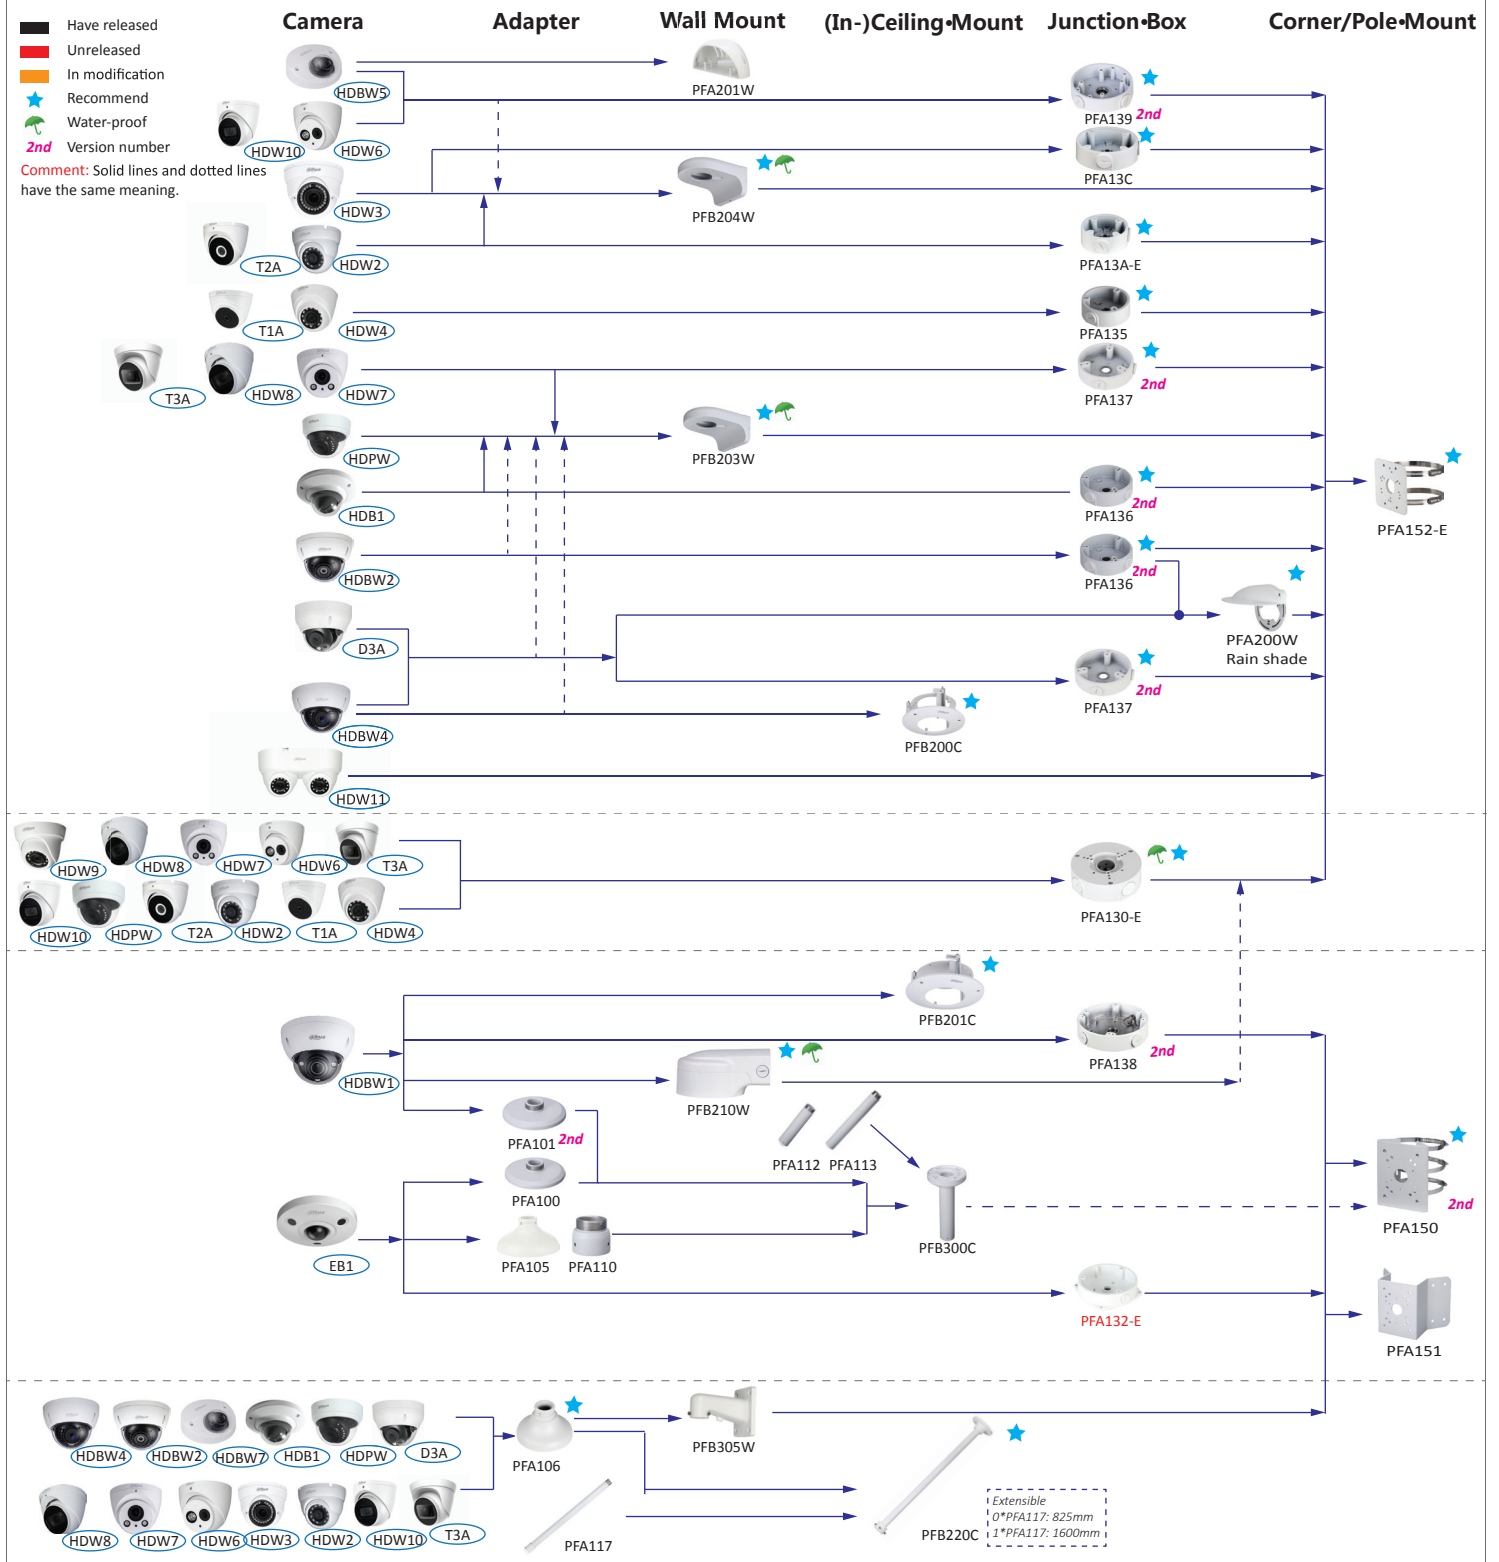

Selection of dome cameras

Shape	HDCVI	Shape	HDCVI
(HDW2)	HDW1000/1100/1200/1220/1230/1400/1500/2241/2401/2501M	(T2A)	T2A21
(HDW3)	HDW1100/1220/1400R-VF	(T3A)	T3A21-VF
(HDW4)	HDW1000/1100/1200/1220/1400R	(D3A)	D3A21-VF
(HDW6)	HDW1100/1200/1400/1220/1230/1500/2401EM(-A), HDW1200/1400EM-POC	(HDBW1)	HDBW3231/3802E-Z/ZH
(HDW7)	HDW2401R-Z	(HDBW2)	HDBW1100/1200/1220/1230/1400/1500/2401/2501E
(HDW8)	HDW1200/1230/1500/2241/2501/2802/2601T-Z-A(-DP)	(HDBW4)	HDBW1100/1220/1400R-VF, HDBW2802R,HDBW2241/2501/2601/2802R-Z(-DP), HDBW1200/1230/1500R-Z,HDBW2231R-Z-POC
(HDW9)	HDW1200/1230/1500SL	(HDBW5)	HDBW2241F-A
(HDW10)	HDW2802/2601/2241/2501/2249T-A	(HDB1)	EB2401
(HDW11)	HDW2241M-E2	(EB1)	EBW3802
(HDPW)	D1A21		
(T1A)	T1A21