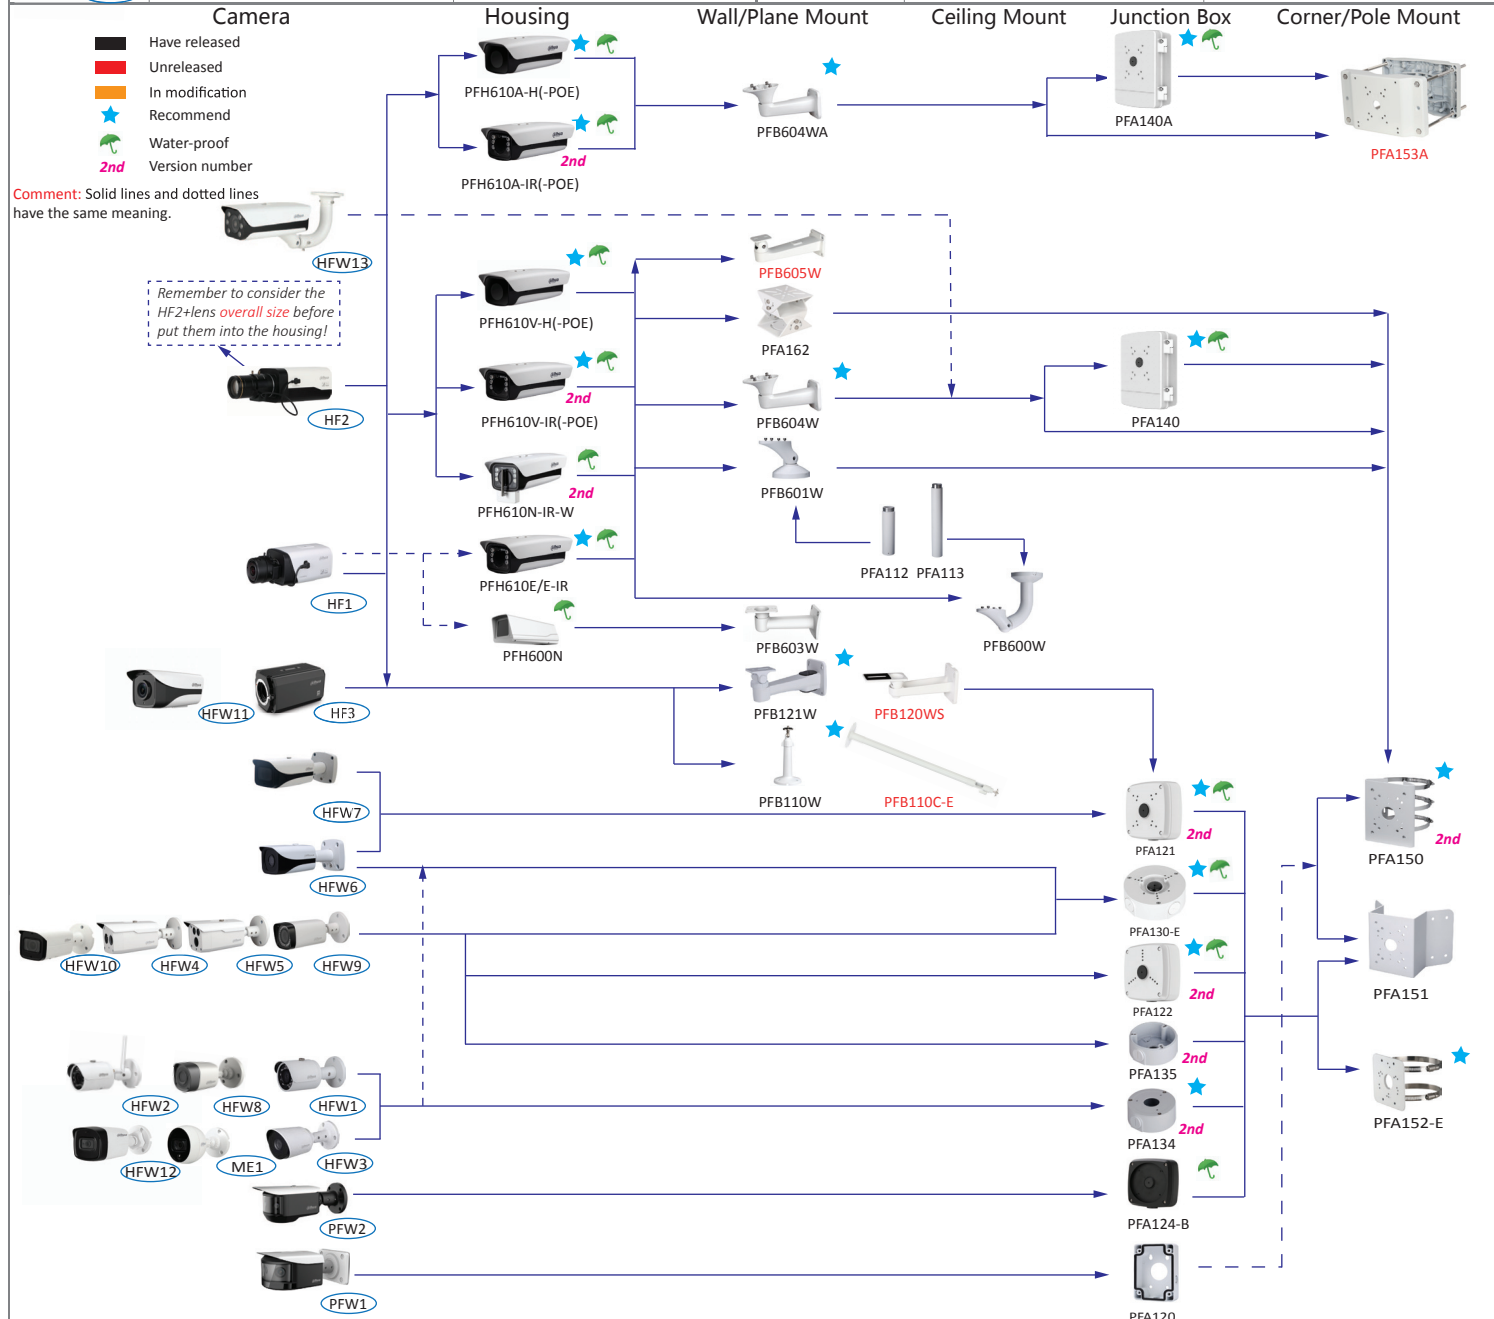

# Selection of box cameras

Shape	HDCVI	Network	Shape	HDCVI	Network
	HFW1000/1100/1220/1230/1400/1500SL, HFW1000/1100/1200/1220/1230/2241/1400/2401/1500/2501S, LC1200SL-W, HFW1200/1400S-POC	HFW1230/4231/1431/4431S/1531S		ME1200/1400/2802B	
		HFW1120/1235/1320/1435S-W		HF3231E	HF81230E, HF5431/5231/81230E-E
	HFW1400T, LC1220T-TH, HFW1200/1230/1500T(-A)				HF8231/8232/8331/8630/8835F, HF8232F-NF, HF8242F-FD/FR, HF8231/8232/8331/8630F-E
	HFW1100/1220/1400B			HF3805G	
	HFW1100/1200/1220/1230/1400/1500D, HFW2401D				PFW8601/8800/8802-A180
	HFW2401E, HFW2241/2249/2501/2601/2802E-A	HFW4231/4431/4631/4831E-SE HFW1831E		PFW3601-A180	
	HFW3231E-Z, HFW3802E-Z/ZH-VP, HFW3231E-Z12	HFW8231/8331/81200/81230E-Z, HFW5231/8231/8331/5431/5830E-Z5, HFW5231E-Z12, HFW8231/8232/5231/8331/5431/5631/8630/5831/81230E-Z, HFW5231Z-Z12E, HFW8231/8331/5231/5431/5631/5831E-Z5E			HFW8242E-Z4FD-IRA-LED, HFW8242E-Z20FD-IRA-LED, HFW8242E-Z4FR-IRA-LED, HFW8242E-Z20FR-IRA-LED
	HFW1000/1100/1200/1220/1400R, HFW1000/1100/1220RM, B1A21, B2A21			HFW1200/1230/1500TL(-A)	
	HFW1100/1220/1400R-VF(-IRE6), HFW1200/1230/2401/1500R-Z-IRE6, HFW2231R-Z-IRE6-POC	HFW2231/2431R-ZS/VFS-IRE6			HFW4230M-4G-AS-I2
	HFW2241/2501/2601/2802T-Z-A(-DP), HFW2241/2249/2501/2802T-I8-A	HFW4231/4431/4631/4831T-ASE, HFW2231/2431/2531T-VFS/ZS/VFAS/ZAS, HFW4239T-ASE-NI, HFW2831T-ZS			