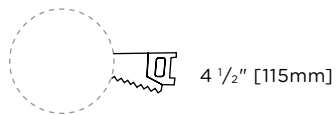

DETAILS

Trim Class: 4"
Category: Recessed Downlight
Shape: Round
Adjustability: Aiming

2-115-T-Aqua-GU10-Specs • Subject to change without notice • Rev 2017.01.13 • 1/4

Features & Lighting

DIMENSIONS

CEILING CUTOUT