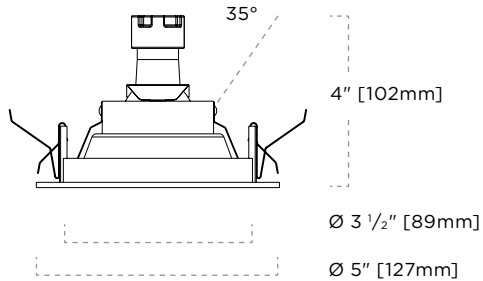

FEATURES

- Utilizes GU10
- Wet location listed
- 35° aiming
- Die-cast aluminum fixture
- Powder coated and plated trim ring finishes
- Trim clips designed for 5/8" ceiling thickness
- Trimless version available (see separate specifications)

DETAILS

Trim Class: 4"
Category: Recessed Downlight
Shape: Round
Adjustability: Aiming

2-115-T-Aqua-GU10-Specs • Subject to change without notice • Rev 2017.01.13 • 1/4

Features & Lighting

DIMENSIONS

CEILING CUTOUT