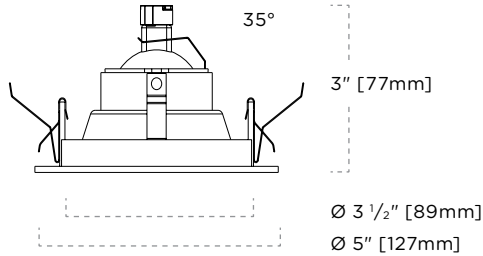

### FEATURES

- Utilizes MR16
- 35° aiming
- Die-cast aluminum fixture
- Powder coated and plated trim ring finishes
- Trim clips designed for 5/8" ceiling thickness
- Accepts up to 2 optional media
- Clear glass lens included
- Trimless version available (see separate specifications)

### DETAILS

Trim Class: 4"  
Category: Recessed Downlight  
Shape: Round  
Adjustability: Tilt

---

2-120-T-Aurora-MR16-Specs • Subject to change without notice • Rev 2018.11.16 • 1/4

## DIMENSIONS