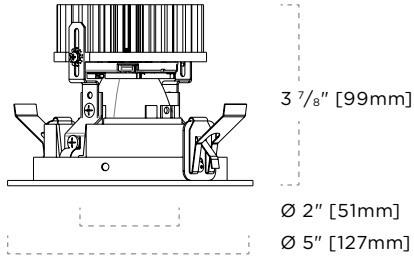

DETAILS

Trim Class: 4"
Category: Recessed Downlight
Shape: Round
Adjustability: Wall Wash

2-182-T-Flare-Wall-Wash-XTM-Specs • Subject to change without notice • Rev. 2017.07.06 • 1/5

Features & Lighting

3 SERIES