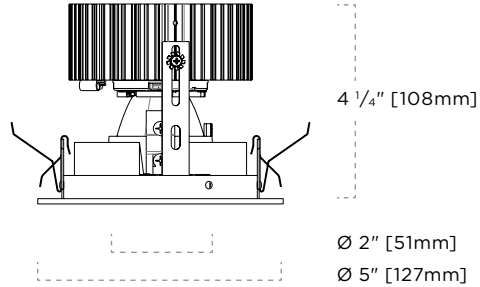

5, 7 & 9 SERIES

CEILING CUTOUT

BEAM SPREADS

FLANGE FINISHES

- White
- Black
- Matte Silver
- Bronze
- Matte Nickel

COLOR TEMPERATURES

- 2700
- 2700 Beauty
- 3000
- 3000 Vibrant
- 3500
- 4000

CRI & LUMENS

SERIES	3		5		7		9	
CRI VALUE	83	98	83	98	83	98	83	98
LUMEN OUTPUT	1000	700	1500	1000	2000	1300	2700	2100
LED WATTAGE	10	9	14	12	20	17	24	24
TITLE 24	—	24	—	24	—	—	—	—

2-182-T-Flare-Wall-Wash-XTM-Specs • Subject to change without notice • Rev. 2017.07.06 • 2/5