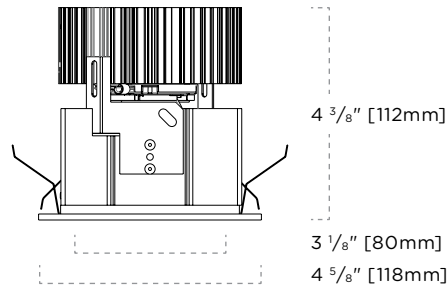

DETAILS

Trim Class: 4"
Category: Recessed Downlight
Shape: Square
Adjustability: Aiming

2-520-T-Miro-XTM-Specs • Subject to change without notice • Rev 2016.12.19 • 1/6

Features & Lighting

3 SERIES

5, 7 & 9 SERIES