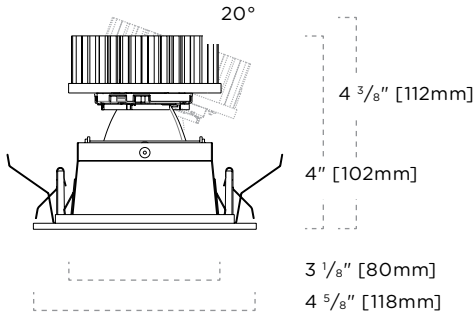

DETAILS

Trim Class: 4"
Category: Recessed Downlight
Shape: Square
Adjustability: Aiming

2-520-T-Miro-XTM-Specs • Subject to change without notice • Rev 2016.12.19 • 1/6

Features & Lighting

3 SERIES

5, 7 & 9 SERIES