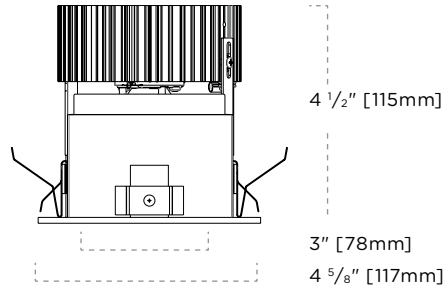

DETAILS

Trim Class: 4"
Category: Recessed Downlight
Shape: Square
Adjustability: Fixed

2-500-T-Quadra-BRO-Specs • Subject to change without notice • Rev 2017.08.03 • 1/6

Features & Lighting

3 SERIES

5 & 7 SERIES