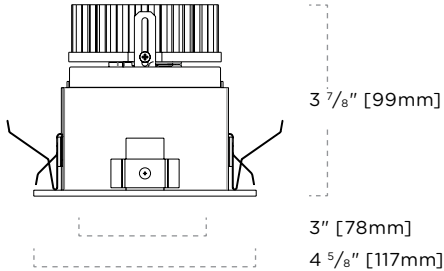

DETAILS

Trim Class: 4"
Category: Recessed Downlight
Shape: Square
Adjustability: Fixed

2-500-T-Quadra-BRO-Specs • Subject to change without notice • Rev 2017.08.03 • 1/6

Features & Lighting

3 SERIES

5 & 7 SERIES