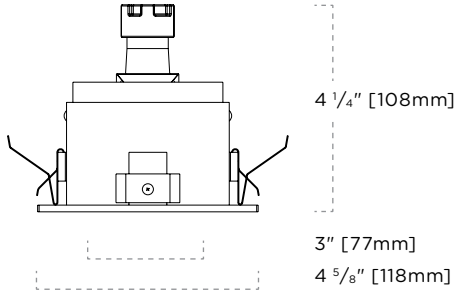

Features & Lighting

DIMENSIONS

CEILING CUTOUT

FLANGE FINISHES

- White
- Chrome Plated
- Black
- Matte Silver
- Bronze
- Matte Nickel

GLASS

- Frosted
- Clear

2-550-T-Nemo-GU10-Specs • Subject to change without notice • Rev 2016.12.19 • 2/4