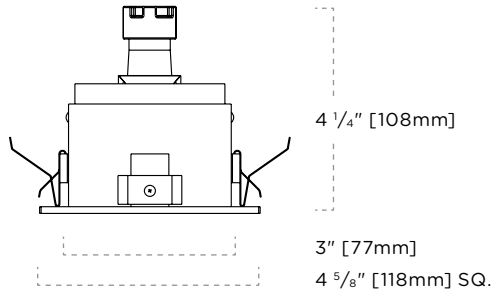

Features & Lighting

DIMENSIONS

CEILING CUTOUT

FLANGE FINISHES

- White
- Chrome Plated
- Black
- Matte Silver
- Bronze
- Matte Nickel