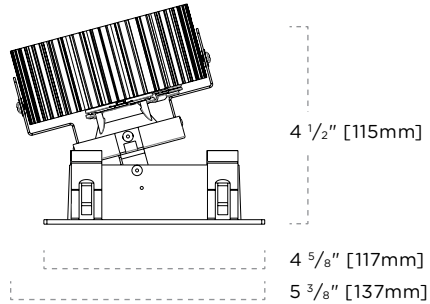

5 & 7 SERIES

CEILING CUTOUT

BEAM SPREADS

FLANGE FINISHES

- White
- Black
- Matte Silver
- Bronze
- Matte Nickel

COLOR TEMPERATURES

- 2700
- 3000
- 3500
- 4000

CRI & LUMENS

SERIES	3		5		7		9	
CRI VALUE	80	90	80	90	80	90	80	90
LUMEN OUTPUT	1000	800	1800	1400	2300	1800	3000	2300
LED WATTAGE	9	9	17	17	24	24	28	28

2-582-T-Quadra-Wall-Wash-BRO-Specs • Subject to change without notice • Rev 2017.07.05 • 2/5