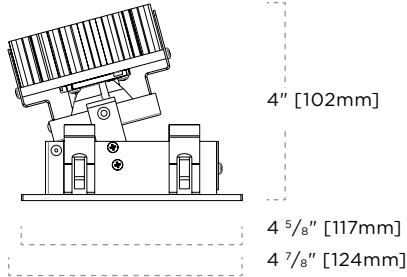

Features & Lighting

3 SERIES