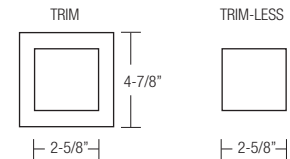

TRIM OPTION:

Post painted powder coated Die-Cast trim available in white and custom colors. Please consult factory for custom paint color options. Trims attach to the housing with piano springs for snug fit and zero light leakage.