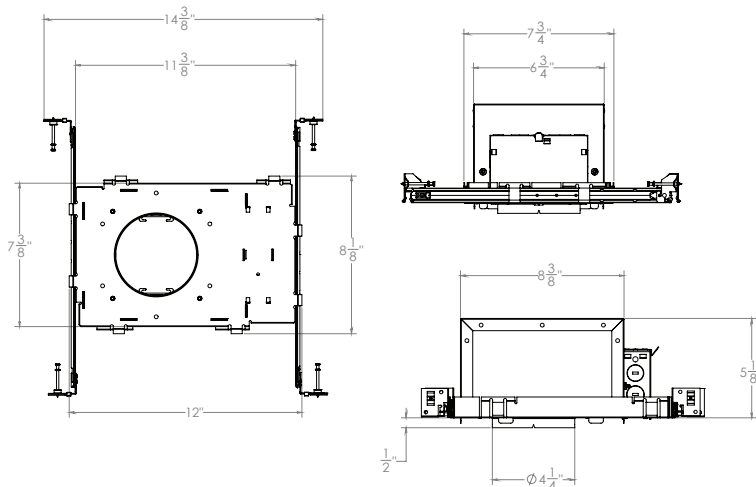

ELECTRICAL INFORMATION

INPUT VOLT.	INPUT FREQ.	INPUT POWER	THD	POWER FACTOR	LUMENS
120/277	50/60Hz	20W(+/-5%)	<20%	>0.9	2000
120/277	50/60Hz	18W(+/-5%)	<20%	>0.9	1500
120/277	50/60Hz	14W(+/-5%)	<20%	>0.9	1200
120/277	50/60Hz	10W(+/-5%)	<20%	>0.9	900