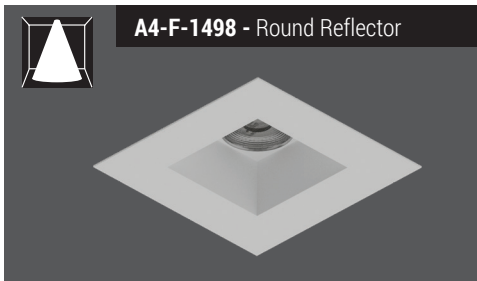

Square Flanged Trims and Trim-less

TRIM OPTION:

Post painted powder coated Die-Cast trim available in white and custom colors. Please consult factory for custom paint color options. Trims attach to the housing with piano springs for snug fit and zero light leakage.