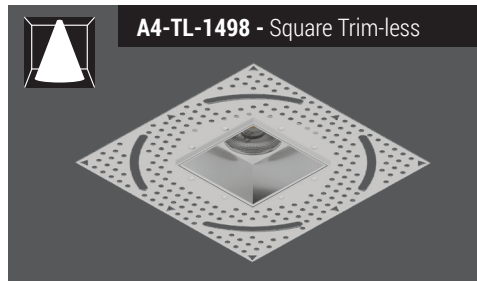

Square Flanged Trims and Trim-less

TRIM OPTION:

Post painted powder coated Die-Cast trim available in white and custom colors. Please consult factory for custom paint color options. Trims attach to the housing with piano springs for snug fit and zero light leakage.