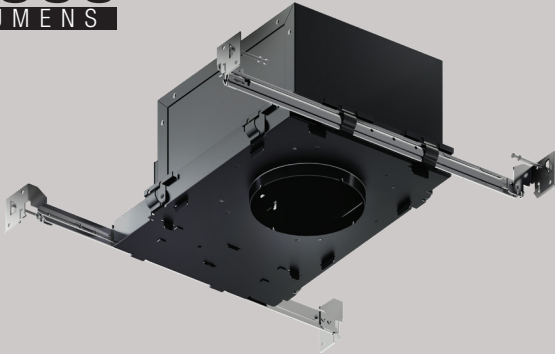

DESCRIPTION:

Achieve all of your lighting application objectives with only one universal high-performance architectural housing. The Fusion A4-LED is a 4" LED Universal Downlight that can accept, Round and Square Trims for both trim and trim-less applications (using an A4S-TL for round or A4R-TL for square trim-less mud ring). The Fusion A4 series is ideal for retail, hospitality, commercial, and high-end residential applications. Designed for new construction installations and suitable for use in IC and Non IC applications. Plus, the Eco-friendly Elite LED system features 70% lumen maintenance at 100,000 hours life, with Energy Star and California Title-24.

HOUSING:

Thermally protected, specification grade adjustable recessed housing. For new construction insulated ceilings where housing will be in direct contact with insulation. Die-formed all aluminum construction matte black painted for maximum heat dissipation, rust protection and glare free illumination.

MOUNTING:

Preinstalled bar hangers allow housing to be positioned and locked at any point within a 24" joist span. They can be positioned on either the long or short axis of the housing and can be shortened for 12" joists. They contain a double-headed real nail for secure attachment into the joist. Bar hanger nails are installed on a 20° downward angle for better contact, and the 90° pivoting mounting plate makes installation fast and accurate. Bar hangers can fit onto T-Bar spline with additional slots and holes for special mounting methods if necessary. Butterfly brackets are also provided and are constructed from 18-gauge steel and can be adjusted vertically. Butterfly brackets may be installed with 3/4" or 1-1/2" lathing channel, 1/2" EMT, or optional C-Channel mounting bars are available.