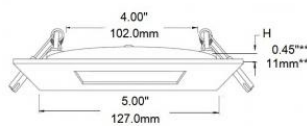

Données techniques

Cutting hole 4.25"

Beam Angle 107° 1/2

Color Temperature 3K / 4K / 5K

CRI >80

Dimmable Y

LED Life 50,000hrs

Mounting Plate MP/AMP/MPUB 105