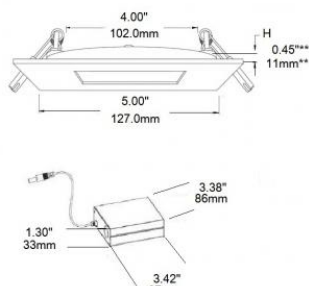

This ultra-thin recessed unit is IC and AIR TIGHT rated and with its thin profile allows installation in almost any location. (Remodel or New Construction applications) It is suitable for wet locations, such as a shower and outdoors in soffits. Included with the unit is a junction box with driver, pressure fit clips and Quick Connect wire connectors for quick and easy installation. The junction box has integrated screw holes to allow the box to be secured to studs or joists, if needed. The maximum number of the 9W fixtures that can be installed with a standard 150W LED dimmer is 16 units. This product is ETL listed in USA & Canada, certified to UL standard 1598 and CSA standard C22.2 NO. 250.0-08, and includes the following:

Données techniques

Cutting hole	4.25"
Beam Angle	107° ± 1/2°
Color Temperature	3K / 4K / 5K
CRI	>80
Dimmable	Y
LED Life	50,000hrs
Mounting Plate	MP/AMP/MPUB/105