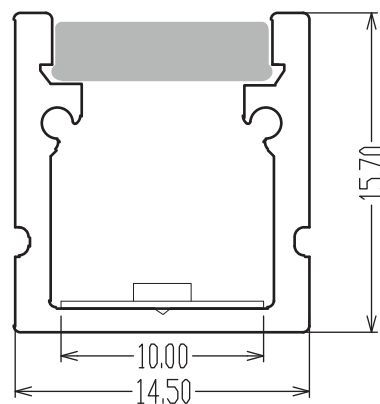

SLC-402S

DESCRIPTION

Narrow linear LED channel with flat extra thick lens, anodized aluminum finish.

LENGTH Max. 8 Feet (2.44 Meters)

Technical specifications:

Dimension: 14.5mm x 15.7mm

Aluminum Channel: Anodized aluminum extrusion

Lens: Opal: Thick opal lens (zero dotting)

Length: 8 feet (2.44 meters)