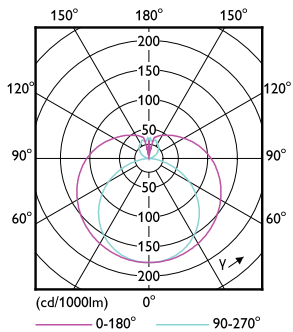

Photometric data

LEDtube PRO 12W G13 830 24D ND

LEDtube PRO 12W G13 830 24D ND