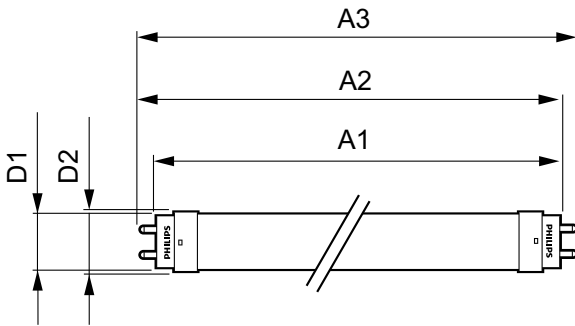

## Product Data

Order product name	12T8/PER/48-830/BB17/G 10/1 FB
--------------------	--------------------------------

EAN/UPC - Product	046677532673
Order code	532671
Numerator - Quantity Per Pack	1
Numerator - Packs per outer box	10
Material Nr. (12NC)	929001876804
Net Weight (Piece)	0.215 kg
Model Number	9290018768

## Dimensional drawing

Performance TypeB 1800lm 12W

Product	D1	D2	A1	A2	A3
12T8/PER/48-830/BB17/G 10/1 FB	25.7 mm	28 mm	1198 mm	1205 mm	1212 mm