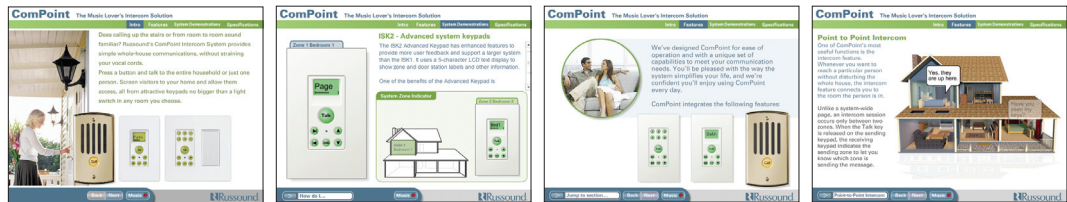

ComPoint System

Maximum zones: 36 (up to 6 hubs)
 Door stations: 2 maximum
 Communications cable: CAT-5/CAT-5e
 Maximum cable length: 250 feet (76 m)

Available keypad colors

Visit us online

For more information or product demonstrations on the Russound ComPoint Intercom system, or other multiroom audio-video systems and accessories, please our website at www.russound.com.