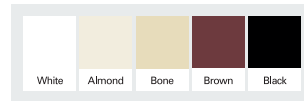

Available keypad colors