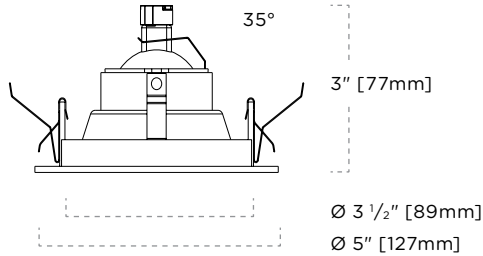

FEATURES

- Utilizes MR16
- 35° aiming
- Die-cast aluminum fixture
- Powder coated and plated trim ring finishes
- Trim clips designed for 5/8" ceiling thickness
- Accepts up to 2 optional media
- Clear glass lens included
- Trimless version available (see separate specifications)

DETAILS

Trim Class: 4"
Category: Recessed Downlight
Shape: Round
Adjustability: Tilt

2-120-T-Aurora-MR16-Specs • Subject to change without notice • Rev 2018.11.16 • 1/4

Features & Lighting

DIMENSIONS

CEILING CUTOUT