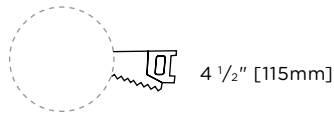

DETAILS

Trim Class: 4"
Category: Recessed Downlight
Shape: Round
Adjustability: Tilt

2-120-T-Aurora-MR16-Specs • Subject to change without notice • Rev 2018.11.16 • 1/4

Features & Lighting

DIMENSIONS

CEILING CUTOUT