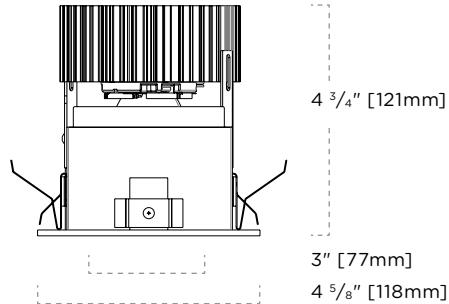

5, 7 & 9 SERIES

24 TITLE 24 COMPLIANT

CEILING CUTOUT

BEAM SPREADS

FLANGE FINISHES

- White
- Chrome Plated
- Black
- Matte Silver
- Bronze
- Matte Nickel

GLASS

- Frosted
- Clear

COLOR TEMPERATURES

- 2700
- 2700 Beauty
- 3000
- 3000 Vibrant
- 3500
- 4000

CRI & LUMENS

SERIES	3		5		7		9	
CRI VALUE	83	98	83	98	83	98	83	98
LUMEN OUTPUT	1000	700	1500	1000	2000	1300	2700	2100
LED WATTAGE	10	9	14	12	20	17	24	24
TITLE 24	—	24	—	24	—	—	—	—