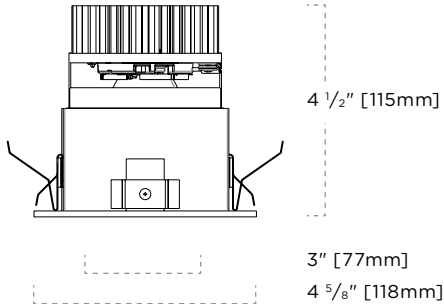

Features & Lighting

3 SERIES