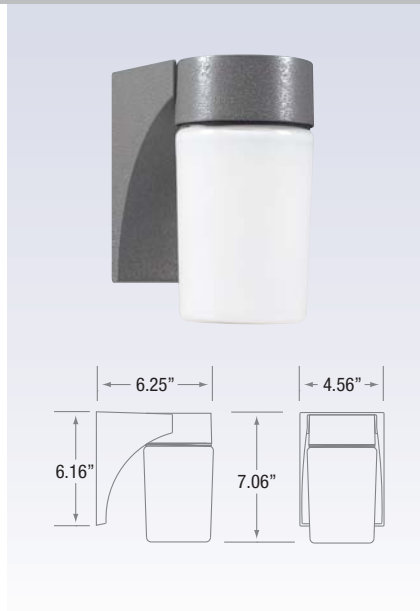

Ideal for use in indoor and outdoor entryways.

DECORATIVE WALL MOUNT Incandescent
RW-1 RWG100 & RWGP100

RWB100 & RWBP100

FITTER	GLASS GLOBE	POLY. GLOBE	SOCKET	LAMP
Die cast aluminum that mounts to a standard junction box with a universal mounting bracket. Durable, powder coat paint finish.	Threaded white glass globe. Maximum 100 watts.	Threaded white polycarbonate globe. Maximum 75 watts.	Medium base porcelain socket with a nickel-plated screw shell.	Lamps not included.

ORDERING INFO example: RWG100-BLK

SERIES	DESCRIPTION	INC	VOLTS	GLOBE	FINISH
RW-1	Wall Mount Fitter	75W ¹ 100W ²	120V	-	<ul style="list-style-type: none"> HG Hammertone Grey BZ Bronze BLK Black WH White C Custom³
RWG100	Wall Mount Fitter w/Glass Cylinder Lens	100W	120V	Glass Globe	
RWGP100	Wall Mount Fitter w/Polycarbonate Cylinder Lens	75W	120V	Polycarbonate Globe	
RWB100	Wall Mount Fitter w/Glass Ball Lens	100W	120V	Glass Globe	
RWBP100	Wall Mount Fitter w/Polycarbonate Ball Lens	75W	120V	Polycarbonate Globe	

¹ MAXIMUM WATTAGE WHEN USED WITH POLYCARBONATE GLOBES

² MAXIMUM WATTAGE WHEN USED WITH GLASS GLOBES

³ PLEASE CONSULT FACTORY