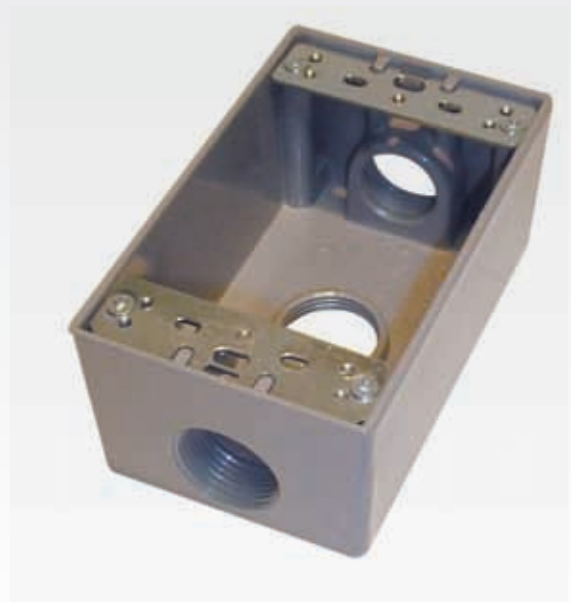

D5613 D5633 1/2" AND 3/4"

Weatherproof, single gang, die cast aluminum box with two flex lugs for wall or pole mounting of outdoor outlets, sensors or floods. Complete with ground screw installed and spare plug.

BOX Die cast aluminum with three entry holes D5613 1/2" and D5633 3/4" threaded entry. Box has a silver grey powder coat paint finish.

MOUNTING TABS Stamped metal galvanized. Tabs held in place with two screws for ease of removing.

GROUND SCREW Green galvanized metal screw installed.

CLOSE-UP PLUGS Two spare close-up plugs included.

APPROVAL cUL us

Catalog Code

RECTANGULAR
BOX

D5613 - 1/2" CONDUIT ENTRY
D5633 3/4" CONDUIT ENTRY

BOX

RAB
DESIGN

Dimensions