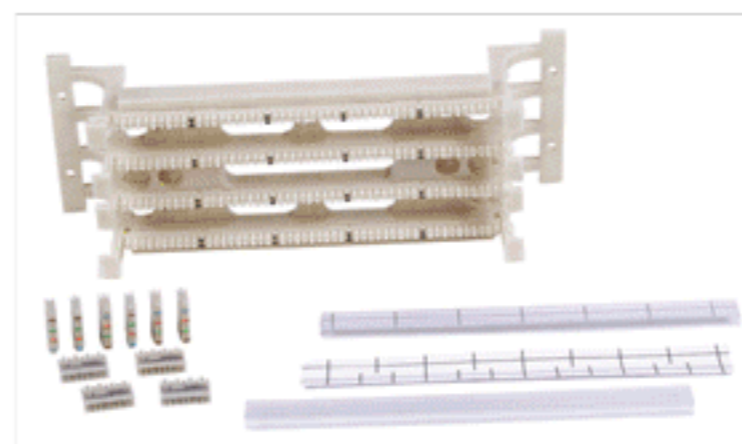

SPEEDGAIN® Category 5e, Field Termination Kits

Description	Catalog No.
50-pair termination kit with 4-pair connecting blocks	110BLK50FTK4
100-pair termination kit with 4-pair connecting blocks	110BLK100FTK4
300-pair termination kit with 4-pair connecting blocks	110BLK300FTK4