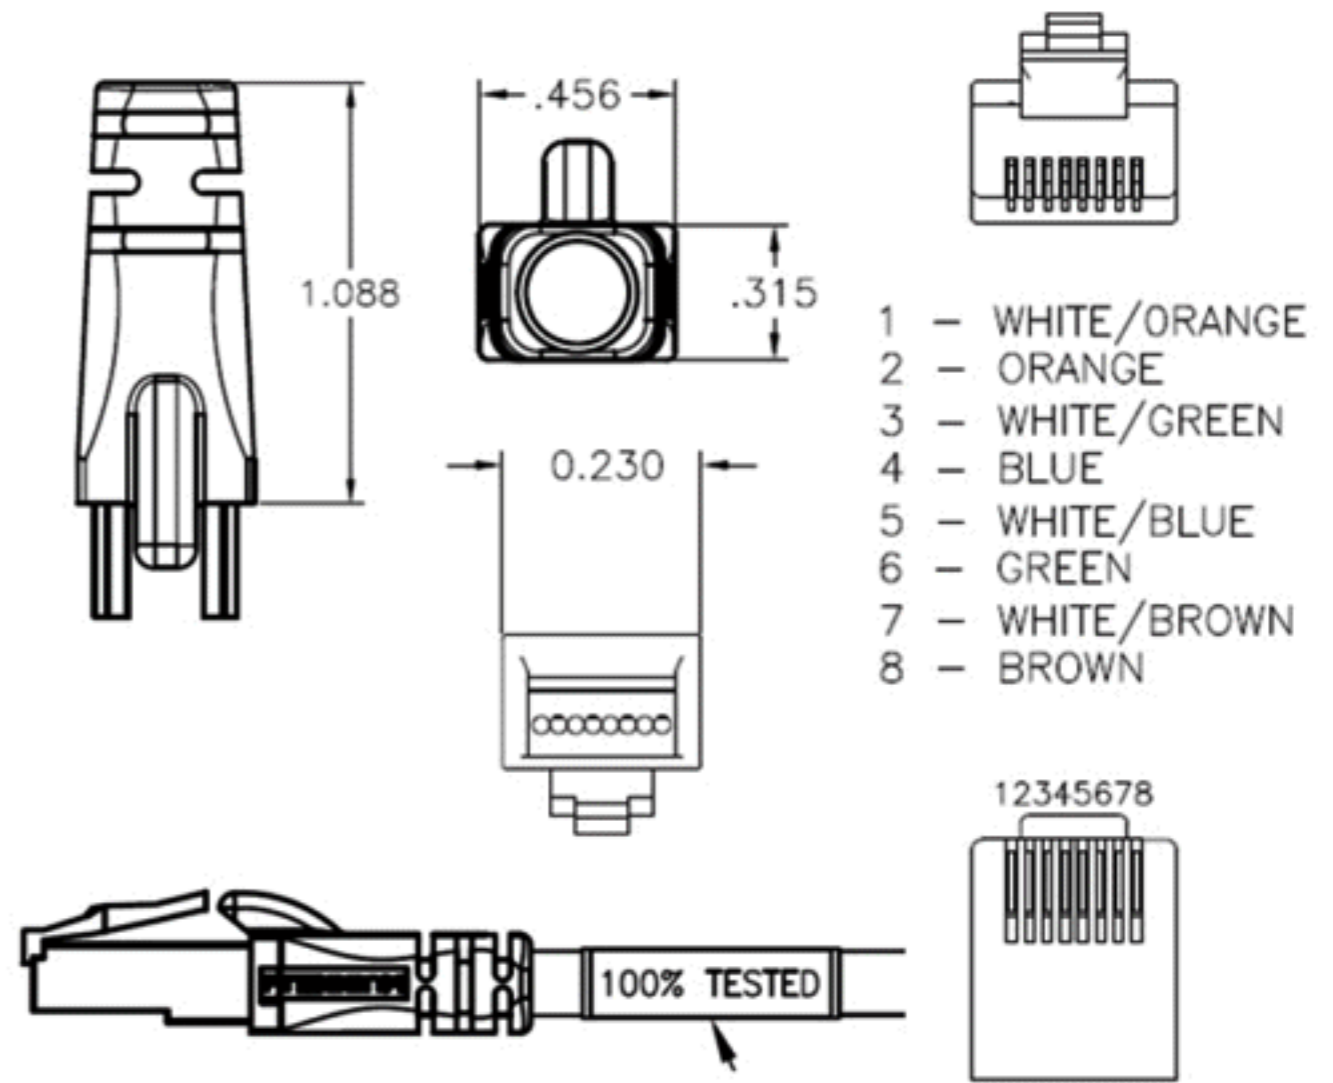

DIMENSIONS