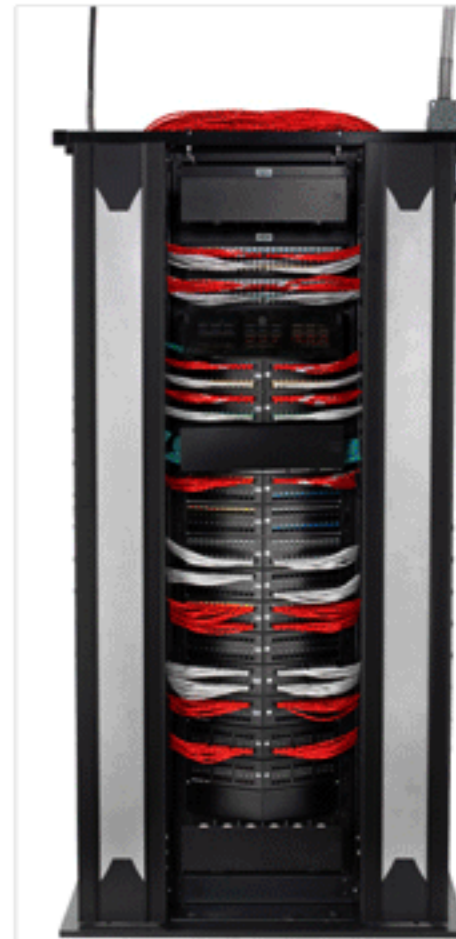

DIMENSIONS

INTEGRATED SOLUTIONS

Station & Cross-Connect Solutions

- Work Station Products
- Cross Connect Products
- Delivery Products
- Datacenter Products
- Next Frame Cable Management
- Velcro® Cable Management

Hubbell's HC patch cords have been designed to provide flexibility in racks and cabinets with a high density profile design and custom cable. The HC design aids cable management in the datacenter and telecommunications rooms.