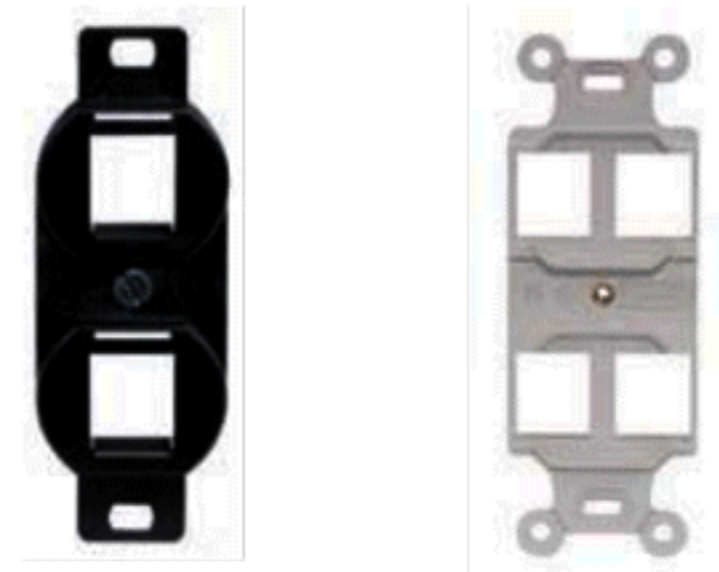

Network Wiring

Hubbell iSTATION™ Outlet Frames

Enterprise Grade Commercial Products

HDMI** Decorator Frames

Color	1-Port	2-Port
Almond	NS801AL	NS802AL
Black	NS801BK	NS802BK
Gray	NS801GY	NS802GY
Ivory	NS801I	NS802I
Light Almond	NS801LA	NS802LA
White	NS801W	NS802W

Note: ** HDMI (High Definition Media Interface).

Blank Duplex Outlet Frames, 1-Gang

Color	Keystone 2-Port	Keystone 4-Port
Almond	BR106AL	Q106AL
Black	BR106B	Q106B
Gray	BR106G	Q106G
Ivory	BR106E	Q106E
Light Almond*	BR106LA	Q106LA
Office White	BR106C	Q106O
White	BR106W	Q106W

Note: * Light Almond frames match Office White non-metallic raceway, boxes, jacks and connectors.

Blank Decorator Outlet Frames, 1-Gang

Color	Keystone 2-Port	Keystone 3-Port	Keystone 4-Port	Keystone 6-Port	HD15/9 or HDMI	(2) HD15/9 or HDMI	(1) Recessed HD15/9 or HDMI	.406 in. (10.3) hole	Blank
Almond	ISF2AL	ISF3AL	ISF4AL	ISF6AL	ISFB15AL	—	—	NS621AL	NS620AL
Black	ISF2BK	ISF3BK	ISF4BK	ISF6BK	ISFB15BK	ISFB215BK	ISFBR15BK	—	—
Gray	ISF2GY	ISF3GY	ISF4GY	ISF6GY	ISFB15GY	ISFB215GY	ISFBR15GY	—	—
Ivory	ISF2EI	ISF3EI	ISF4EI	ISF6EI	ISFB15EI	ISFB215EI	ISFBR15EI	NS621I	NS620I
Light Almond*	—	—	—	—	ISFB15LA	—	—	NS621LA	NS620LA
Office White	ISF2OW	ISF3OW	ISF4OW	ISF6OW	ISFB15OW	ISFB215OW	ISFBR15OW	—	—
White	ISF2W	ISF3W	ISF4W	ISF6W	ISFB15W	ISFB215W	ISFBR15W	NS621W	NS620W

Note: * Light Almond frames match Office White non-metallic raceway, boxes, jacks and connectors.

Secure-IT Plates

Secure-IT Plates protect mated and unmated connections from physical damage and unauthorized tampering. Available in Tamper-Resistant and Weatherproof versions.