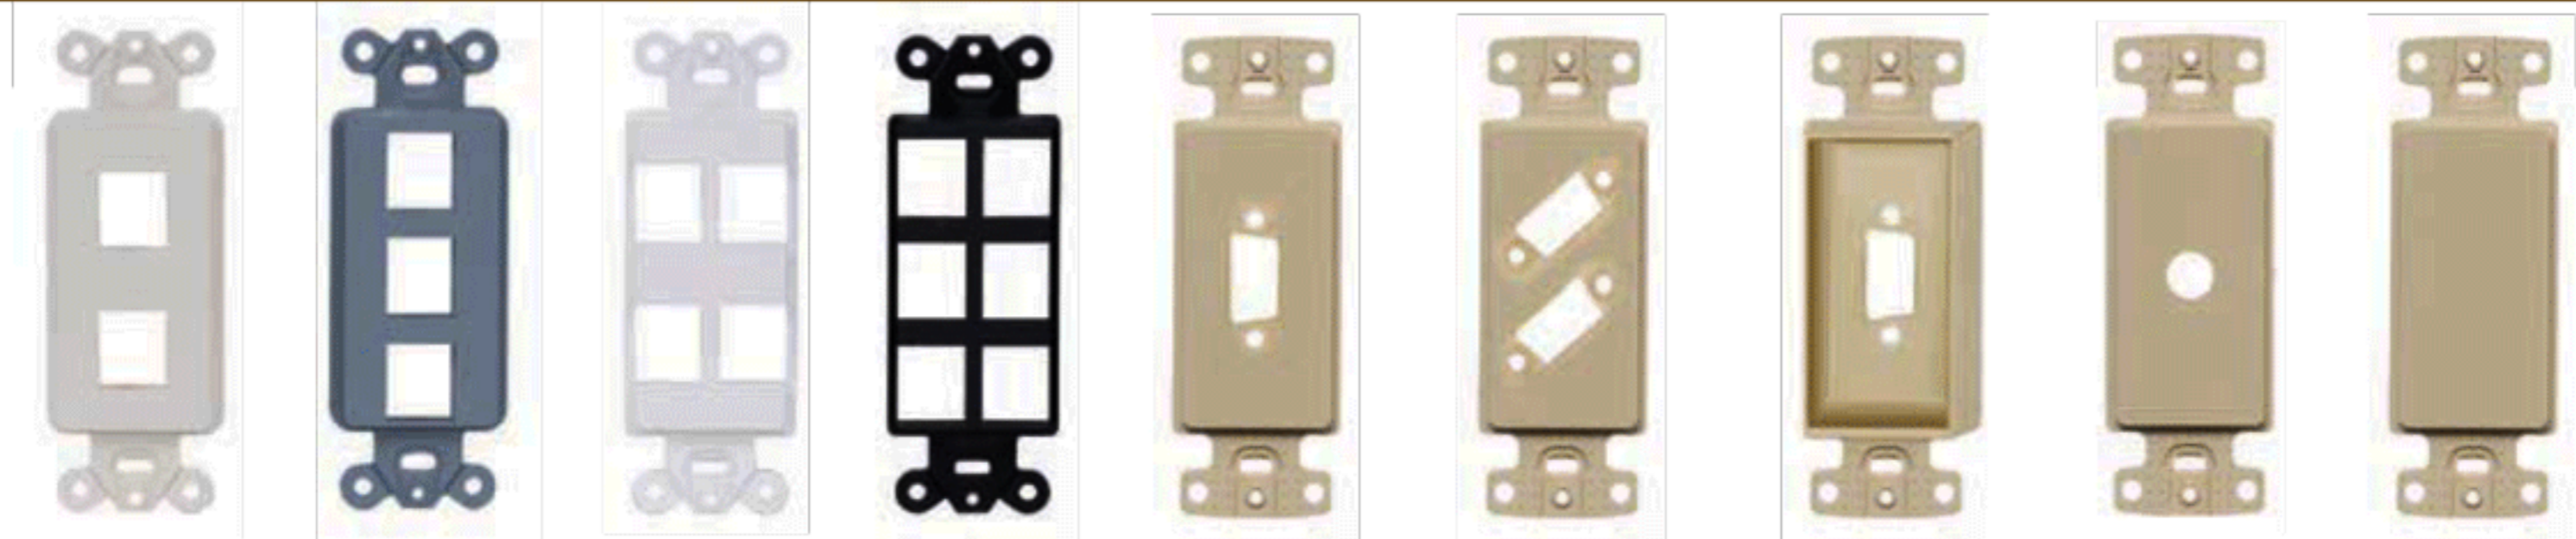

Note: ** HDMI (High Definition Media Interface).

Blank Duplex Outlet Frames, 1-Gang

Color	Keystone 2-Port	Keystone 4-Port
Almond	BR106AL	Q106AL
Black	BR106B	Q106B
Gray	BR106G	Q106G
Ivory	BR106E	Q106E
Light Almond*	BR106LA	Q106LA
Office White	BR106C	Q106O
White	BR106W	Q106W

Note: * Light Almond frames match Office White non-metallic raceway, boxes, jacks and connectors.

Blank Decorator Outlet Frames, 1-Gang

Color	Keystone 2-Port	Keystone 3-Port	Keystone 4-Port	Keystone 6-Port	HD15/9 or HDMI	(2) HD15/9 or HDMI	(1) Recessed HD15/9 or HDMI	.406 in. (10.3) hole	Blank
Almond	ISF2AL	ISF3AL	ISF4AL	ISF6AL	ISFB15AL	—	—	NS621AL	NS620AL
Black	ISF2BK	ISF3BK	ISF4BK	ISF6BK	ISFB15BK	ISFB215BK	ISFBR15BK	—	—
Gray	ISF2GY	ISF3GY	ISF4GY	ISF6GY	ISFB15GY	ISFB215GY	ISFBR15GY	—	—
Ivory	ISF2EI	ISF3EI	ISF4EI	ISF6EI	ISFB15EI	ISFB215EI	ISFBR15EI	NS621I	NS620I
Light Almond*	—	—	—	—	ISFB15LA	—	—	NS621LA	NS620LA
Office White	ISF2OW	ISF3OW	ISF4OW	ISF6OW	ISFB15OW	ISFB215OW	ISFBR15OW	—	—
White	ISF2W	ISF3W	ISF4W	ISF6W	ISFB15W	ISFB215W	ISFBR15W	NS621W	NS620W

Note: * Light Almond frames match Office White non-metallic raceway, boxes, jacks and connectors.

Secure-IT Plates

Secure-IT Plates protect mated and unmated connections from physical damage and unauthorized tampering. Available in Tamper-Resistant and Weatherproof versions.