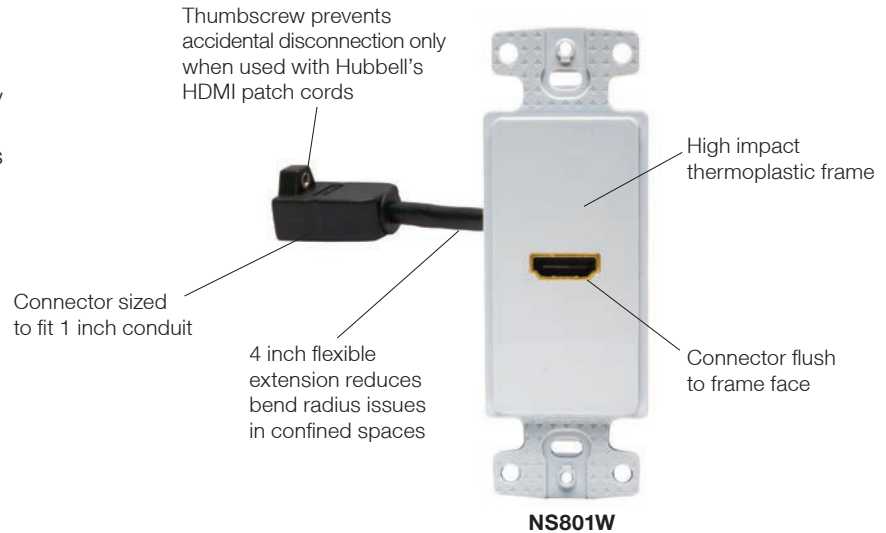

The AV Ceiling Enclosure is designed to work with active AV devices to integrate AV distribution, data connections and power in one location, providing a direct connection to a projector or a display device. An additional AV/data kit can be added or customized to address all connector, mounting and patching needs, reducing multiple pieces on site.

- Manage multiple applications inside one enclosure
- Flush mounted, white enclosure for consistent look when mounted in the ceiling
- Loaded with two Hubbell 20A duplex receptacles and a 2-gang back box
- All steel rugged construction provides the ultimate strength for installation

AVCE1H

AV Ceiling Enclosure

Description	Height Inches (mm)	Width Inches (mm)	Depth Inches (mm)	Color	Catalog Number
AV Ceiling Enclosure	12" (305)	24" (610)	8" (203)	White	AVCE1H

Note: Enclosure includes two 20 amp duplex receptacles and 2-gang back box.

netSELECT® HDMI Decorator Frames deliver uncompromising digital audio and video wherever you need it. Unleash the full potential of your high definition display and audio installations.

- Third party tested for 1080p resolutions
- UL Listed - Communications Circuit Accessory and CSA Certified