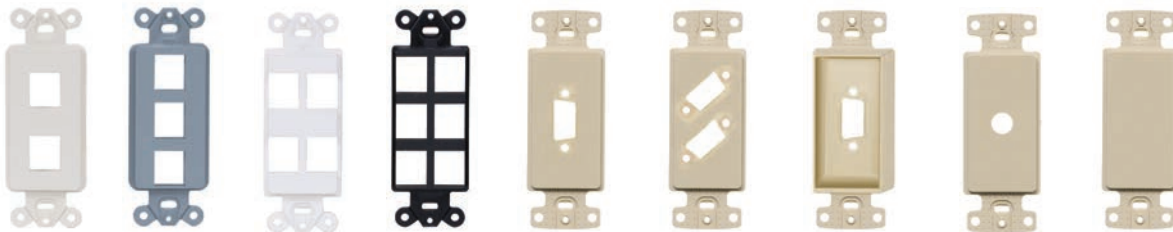

Blank Decorator Outlet Frames, 1-Gang

Color	Keystone 2-Port	Keystone 3-Port	Keystone 4-Port	Keystone 6-Port	HD15/9 or HDMI	(2) HD15/9 or HDMI	(1) Recessed HD15/9 or HDMI	.406 in. (10.3) hole	Blank
Almond	ISF2AL	ISF3AL	ISF4AL	ISF6AL	ISFB15AL	—	—	NS621AL	NS620AL
Black	ISF2BK	ISF3BK	ISF4BK	ISF6BK	ISFB15BK	ISFB215BK	ISFBR15BK	—	—
Gray	ISF2GY	ISF3GY	ISF4GY	ISF6GY	ISFB15GY	ISFB215GY	ISFBR15GY	—	—
Ivory	ISF2EI	ISF3EI	ISF4EI	ISF6EI	ISFB15EI	ISFB215EI	ISFBR15EI	NS621I	NS620I
Light Almond*	—	—	—	—	ISFB15LA	—	—	NS621LA	NS620LA
Office White	ISF2OW	ISF3OW	ISF4OW	ISF6OW	ISFB15OW	ISFB215OW	ISFBR15OW	—	—
White	ISF2W	ISF3W	ISF4W	ISF6W	ISFB15W	ISFB215W	ISFBR15W	NS621W	NS620W

Note: *Light Almond frames match Office White non-metallic raceway, boxes, jacks and connectors.

Secure-IT Plates

Secure-IT Plates protect mated and unmated connections from physical damage and unauthorized tampering. Available in Tamper-Resistant and Weatherproof versions.

Tamper-Resistant Plates

Color	1-Gang/4-Port Catalog Number
Black	TPF1BK
Gray	TPF1GY
Office White	TPF1OW
White	TPF1W

NEMA 3R Weatherproof Plates

Color	1-Gang/4-Port Catalog Number
Gray	TWPF1GY