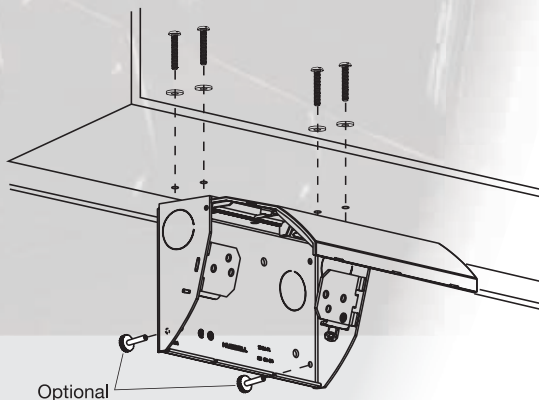

Vertical Mount