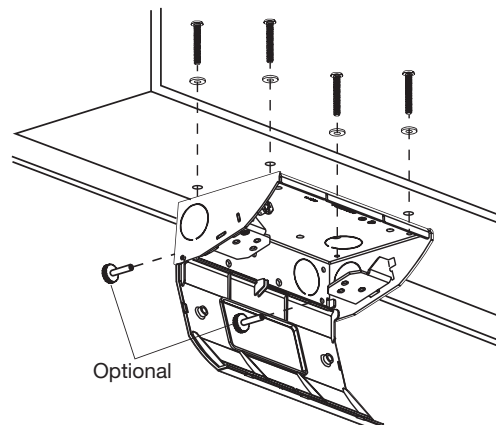

Horizontal Mount

NEC® is a registered trademark of the National Fire Protection Association (NFPA).