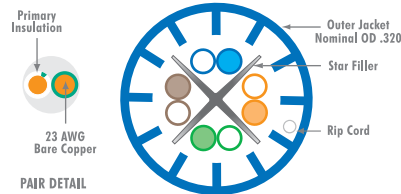

CABLE CONSTRUCTION

Achieve the highest level of reliability with optimal protection against alien crosstalk and other external noise sources.

NEXTSPEED® Ascent Category 6A FTP Cable

4-pair		
Color	Plenum Spool	Riser Spool
Blue	C6AFTPSPB	C6AFTPSTRB
Gray	C6AFTPSPGY	C6AFTPSTRGY
White	C6AFTPSPW	C6AFTPSTRW
Yellow	C6AFTPSPY	C6AFTPSTRY

Specifications

- Application: third party qualified for 10 Gigabit Ethernet transmission IEEE 802.3an
- Current capacity: qualified for PoE+ IEEE 802.3at
- NVP: plenum: 70%; riser: 68%

Standards

- UL Verified TIA-568-C.2 Category 6A cable
- ISO 11801 Class E_A Category 6A cable
- UL Listed