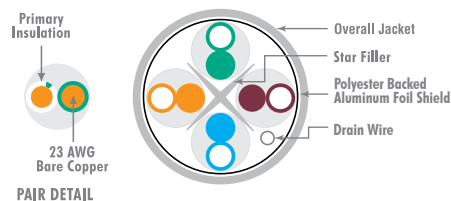

CABLE CONSTRUCTION

Note: All category rated cable is packaged in 1000 foot quantities. Made-to-order colors available.

Standards

- UL Verified 568-C.2 Category 6 compliant
- ISO 11801 Class E Category 6
- UL Listed