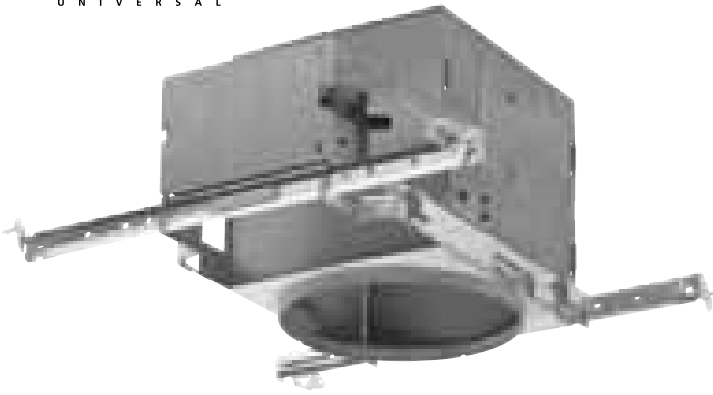

IBX/RMNIC 6" IC Rated Universal Downlights

LiteBox
UNIVERSAL

IBX shown

Order housing, trim, and accessories as separate line items. See ordering example on page 357.

Features

The IBX downlight has been specifically designed for direct insulation contact in insulated ceilings and will accommodate several different trims, wattages, and lamp sources. The IBX will accommodate sloped ceiling, compact fluorescent, and LiteDeco™ trims.

The IBX downlight is ideal for general illumination in new construction ceilings where insulation is present. IBX may be used residentially in a single story home or the second level of a two story home; or commercially in such spaces as offices, single story retail, and hospitality environments. Due to the increased awareness of energy consumption, the LiteBox® IBX downlight utilizes Prescolite's Air Shield trims. Air Shield virtually eliminates air flow between the trim and the housing. Look for the Air Shield symbol (use with IBX only).

Rated for feed through wiring.

Listings: UL Listed
CSA Certified
N.Y. City Approved

	IBX
Length	11 1/2"
Width	7 1/2"
Height	7 1/2"
Ceiling Cutout	6 3/4"
Max. Ceiling Thickness	1 1/2"

Cat. No. Description

Line 1 Order Housing:

Cat. No.	Description
IBX	6", New construction, IC housing rated for direct contact with insulation
RMNIC	6", Remodel, IC housing rated for direct contact with insulation

Line 2 Order Trim:

Baffle	Cat. No.	Description	Cat. No.	Description

	TB13	Shallow black baffle. 75W BR-30/PAR-30L		TB15 Deep black baffle. 65W BR-30/75W PAR-30L
	TBW13	Shallow white baffle. 75W BR-30/ PAR-30L		TBW15 Deep white baffle. 65W BR-30/75W PAR-30L

Wall Wash	Cat. No.	Description

	TW44S	Open wall wash with specular Alzak® reflector. Rotatable. IBX only: 60W A-19

Open	Cat. No.	Description	Cat. No.	Description

	TO1 TO1PB	Open trim. Available in white (TO1) or polished brass (TO1PB). 75W BR-30/ PAR-30		TO72S TO72G Specular clear (S) or gold (G) Alzak reflector. 75W BR-30/PAR-30L
	TO2 TO2PB	Open trim. Available in white (TO2) or polished brass (TO2PB). 50W PAR-38.		TO83S TO83G Specular clear (S) or gold (G) Alzak reflector. IBX: 75W A-19. RMNIC: 60W A-19
	TO8	White reflector trim. IBX: 75W BR-30/PAR-30/PAR-30L, 40W A-19, 50W PAR-38. RMNIC: 40W A-19, 50W PAR-30L/38/30, 75W BR-30		
	TO70 (S)(G)(B)	Clear (S), gold (G), or black (B) Alzak reflector. 50W PAR-30L/PAR-38		

Sloped Ceiling	Cat. No.	Description	Cat. No.	Description

	TSC30C TSC30G	Sloped ceiling trim. Clear (C) or gold (G) Alzak reflector. IBX only: 75W PAR-30. Slope: 15° to 30°		TSC30 (BF)(WBF) (B)	Sloped ceiling trim. Black Alzak reflector (B), black baffle (BF), or white baffle (WBF). IBX only: 75W PAR-30. Slope: 15° to 30°

Adjustable	Cat. No.	Description	Cat. No.	Description

	TA20 TA20(PB)	Adjustable eyeball, available in white (TA20) or polished brass. (TA20PB) 50W R-20/PAR-20. Adjustability: 358° H x 30°V		TA21 TA21PB Adjustable eyeball, available in white (TA21) or polished brass (TA21PB). Adjustability: 350° H x 30° V 75W BR-30.