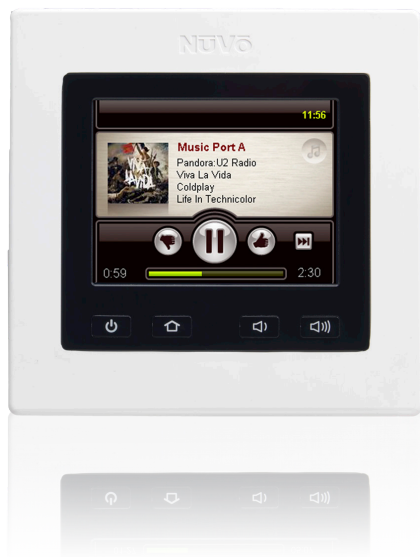

NuVo Introduces Color Touch Pad.

The new Color Touch Pad provides the most user-friendly **full system control**, from a sleek, easy-to-navigate touch screen.

Now manage an entire house of music from one central location.

Plus, for superior performance pair with NuVo's Music Port to enjoy great additional functions. Give thumbs-up to the current Pandora® song. Search your entire library of personal music. Enjoy access to over 100,000 Internet Radio Stations with metadata from RadioTime.

Featuring

- 3.6" Full color display
- Source-specific control options
- Full display for the Music Port, including album art and personal channel build
- IR pass through
- Zone to zone control
- Four hard buttons for commonly used functions
- No programming necessary

Color Touch Pad.

Specifications

LCD Display

Size – Measured Diagonally	3.6 in. 91mm
Vertical Resolution (pixels)	240 x 3 (RGB)
Horizontal Resolution (pixels)	320 x 3 (RGB)
Colors	262 K
Device Programming	
USB Connector behind removable bezel	Mini-B Jack