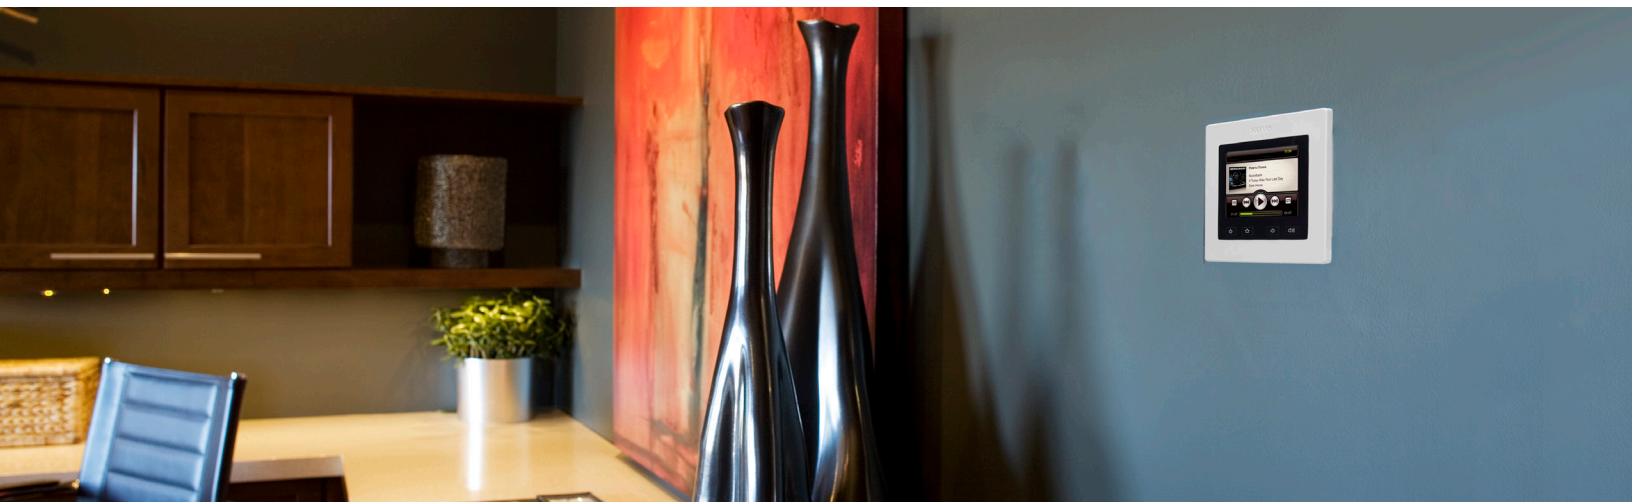

NuVo Introduces Color Touch Pad.

The new Color Touch Pad provides the most user-friendly **full system control**, from a sleek, easy-to-navigate touch screen.

Now manage an entire house of music from one central location.

Plus, for superior performance pair with NuVo's Music Port to enjoy great additional functions. Give thumbs-up to the current Pandora® song. Search your entire library of personal music. Enjoy access to over 100,000 Internet Radio Stations with metadata from RadioTime.

Featuring

- 3.6" Full color display
- Source-specific control options
- Full display for the Music Port, including album art and personal channel build
- IR pass through
- Zone to zone control
- Four hard buttons for commonly used functions
- No programming necessary

Color Touch Pad.

Specifications

LCD Display

Size – Measured Diagonally	3.6 in. 91mm
Vertical Resolution (pixels)	240 x 3 (RGB)
Horizontal Resolution (pixels)	320 x 3 (RGB)
Colors	262 K
Device Programming	
USB Connector behind removable bezel	Mini-B Jack