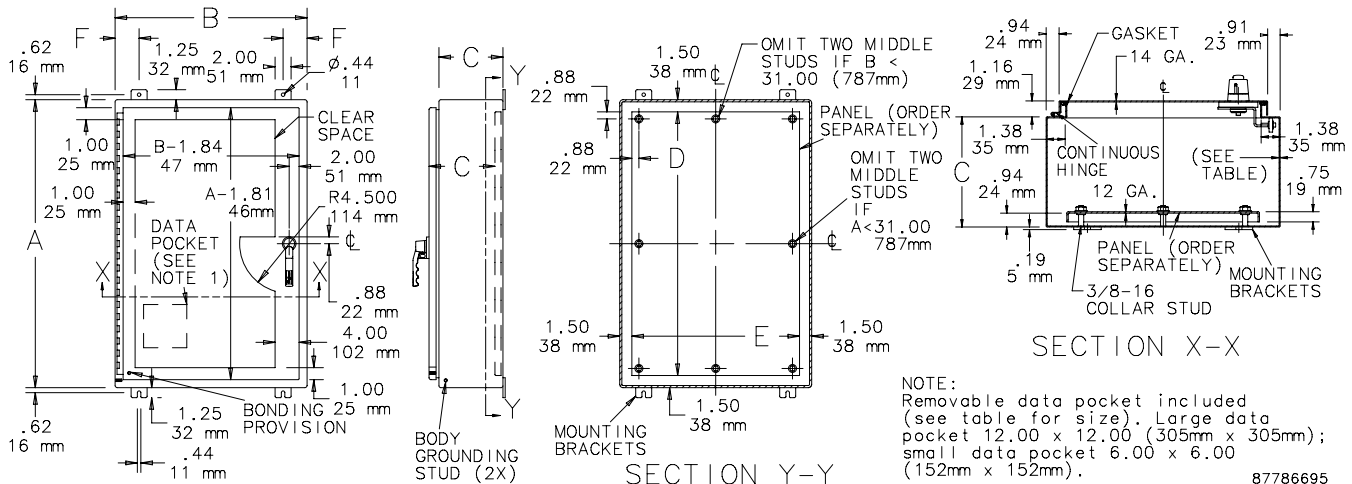

Purchase panels separately. Optional stainless steel, composite and aluminum panels are available for most sizes.

87786695