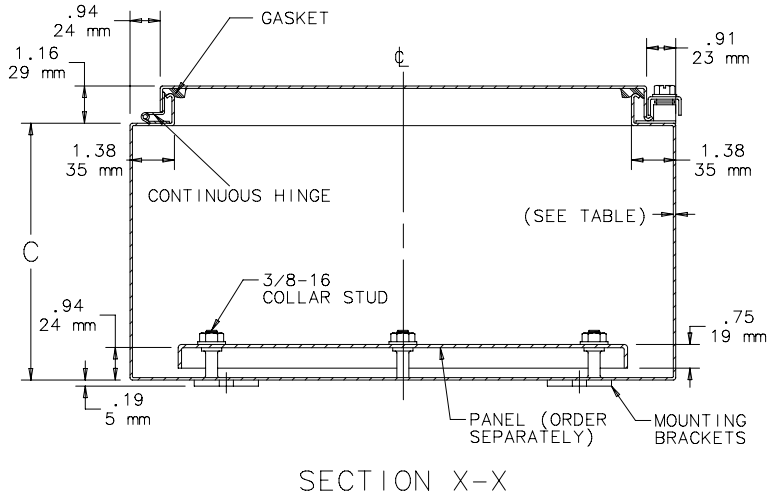

NOTE:

1. Removable data pocket included (see table for size). Large data pocket 12.00 x 12.00 (305mm x 305mm); small data pocket 6.00 x 6.00 (152mm x 152mm).
2. Maximum spacing between door clamps is 15.00 (382mm)