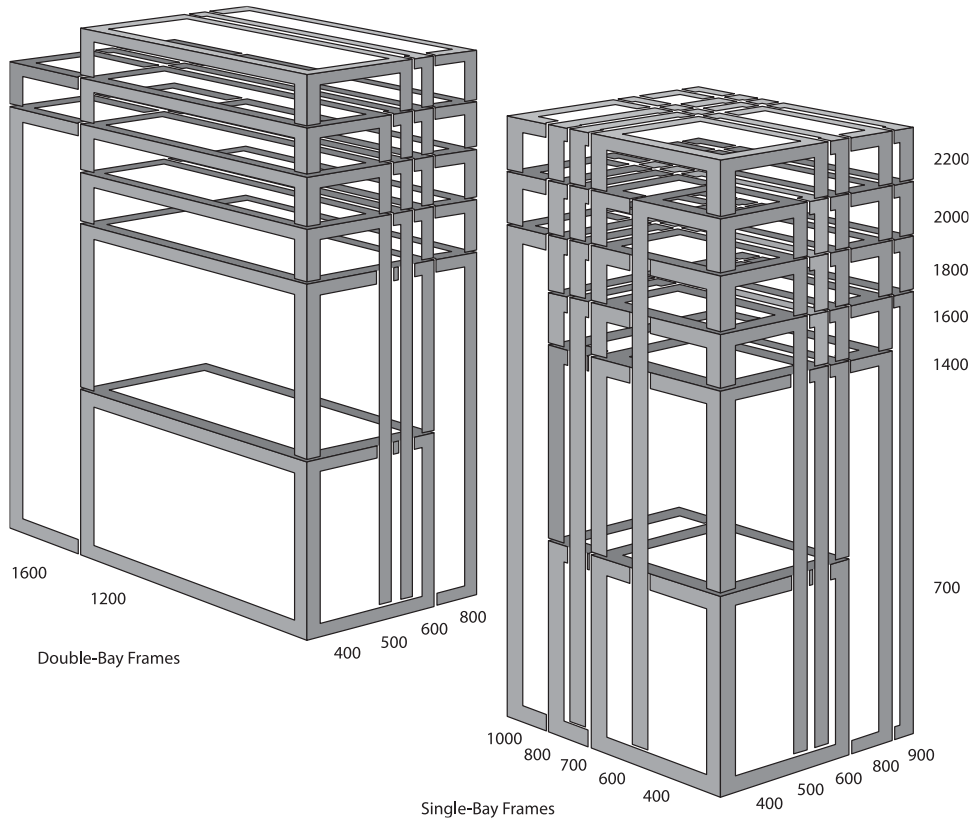

PROLINE® Frames

PROLINE® Frames

Selection

A full range of sizes for single- and double-bay applications, PROLINE® offers the broadest range of standard sizes in the industry.

Frame Type	Heights mm/in.	Widths mm/in.	Depths mm/in.
Single-Bay Frames	700	600 and 800	600
	1400	600 and 800	500, 600 and 800
	1600	600, 700 and 800	400, 500, 600 and 800
	1800	600, 700, 800 and 1000	400, 500, 600 and 800
	2000	400, 600, 700, 800 and 1000	400, 500, 600 and 800
	2200	600, 700, 800 and 1000	500, 600, 800 and 900
Double-Bay Frames	700	1200	600
	1600	1200	400, 500, 600 and 800
	1800	1200 and 1600	400, 500, 600 and 800
	2000	1200 and 1600	400, 500, 600 and 800
	2200	1200	500, 600 and 800

PROLINE® Frames
Single-Bay Frames

Specifications

- Welded corners with steel corner blocks that add strength and rigidity
- 12 gauge, roll-formed frame sections for strength
- Flange on door and side openings deflect liquids away from the enclosure interior
- Rectangular frame holes are designed for metric cage nut fasteners
- Round frame holes allow numerous grounding locations using M5 thread-forming screws
- Access to both sides of frame mounting holes allows standard components to be easily installed
- Provisions for slide-in subpanel, rack mounting and accessory mounting
- Simple means for joining frames to create multiple-bay enclosures
- An open roll-formed profile design affords complete surface corrosion protection and assembly access
- Sealed mounting for all external accessories
- Finished with RAL 7035 textured gray polyester powder paint