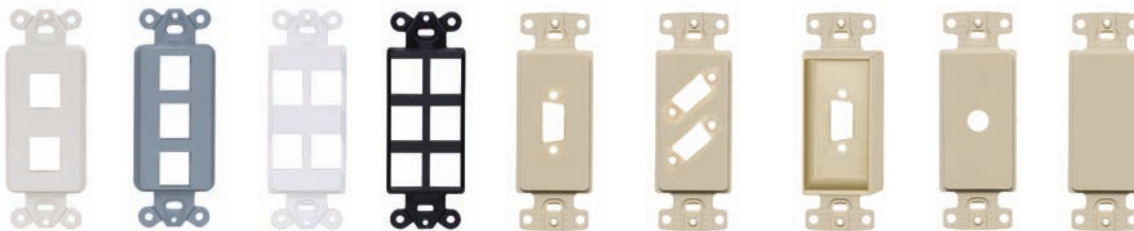

Network Wiring

iSTATION™ Outlet Frames

Enterprise Grade Commercial Products

HDMI Decorator Frames**

Color	1-Port	2-Port
Almond	NS801AL	NS802AL
Black	NS801BK	NS802BK
Gray	NS801GY	NS802GY
Ivory	NS801I	NS802I
Light Almond	NS801LA	NS802LA
White	NS801W	NS802W

Note: ** HDMI (High Definition Media Interface).

Blank Duplex Outlet Frames, 1-Gang

Color	Keystone 2-Port	Keystone 4-Port
Almond	BR106AL	Q106AL
Black	BR106B	Q106B
Gray	BR106G	Q106G
Ivory	BR106E	Q106E
Light Almond*	BR106LA	Q106LA
Office White	BR106C	Q106O
White	BR106W	Q106W

Note: * Light Almond frames match Office White non-metallic raceway, boxes, jacks and connectors.

Blank Decorator Outlet Frames, 1-Gang

Color	Keystone 2-Port	Keystone 3-Port	Keystone 4-Port	Keystone 6-Port	HD15/9 or HDMI	(2) HD15/9 or HDMI	(1) Recessed HD15/9 or HDMI	.406 in. (10.3) hole	Blank
Almond	ISF2AL	ISF3AL	ISF4AL	ISF6AL	ISFB15AL	—	—	NS621AL	NS620AL
Black	ISF2BK	ISF3BK	ISF4BK	ISF6BK	ISFB15BK	ISFB215BK	ISFBR15BK	—	—
Gray	ISF2GY	ISF3GY	ISF4GY	ISF6GY	ISFB15GY	ISFB215GY	ISFBR15GY	—	—
Ivory	ISF2EI	ISF3EI	ISF4EI	ISF6EI	ISFB15EI	ISFB215EI	ISFBR15EI	NS621I	NS620I
Light Almond*	—	—	—	—	ISFB15LA	—	—	NS621LA	NS620LA
Office White	ISF2OW	ISF3OW	ISF4OW	ISF6OW	ISFB15OW	ISFB215OW	ISFBR15OW	—	—
White	ISF2W	ISF3W	ISF4W	ISF6W	ISFB15W	ISFB215W	ISFBR15W	NS621W	NS620W

Note: * Light Almond frames match Office White non-metallic raceway, boxes, jacks and connectors.

Secure-IT™ Plates

Secure-IT™ Plates protect mated and unmated connections from physical damage and unauthorized tampering. Available in Tamper-Resistant and Weatherproof versions.