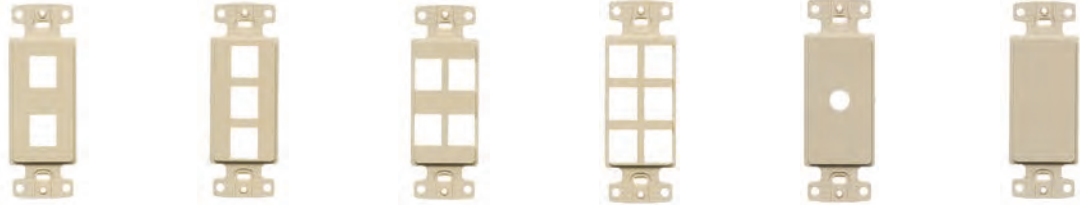

Features

Decorator frames provide a stylized look for that finishing touch. This allows all devices to match. Multimedia jacks insert into frame for custom configuration.

- Elongated strap for better wall box mounting
- High impact-resistant thermoplastic frame
- UL Listed 1863 - Communication Circuit Accessory and CSA Certified

Decorator Frames

Color	1-Gang, 2-Port	1-Gang, 3-Port	1-Gang, 4-Port	1-Gang, 6-Port	1-Gang, Adapter .406\" (10.30) Dia. Hole*	1-Gang, Adapter Blank**
Black	NS612BK	NS613BK	NS614BK	NS616BK	NS621BK	NS620BK
Gray	NS612GY	NS613GY	NS614GY	NS616GY	NS621GY	NS620GY
Ivory	NS612I	NS613I	NS614I	NS616I	NS621I	NS620I
Light Almond	NS612LA	NS613LA	NS614LA	NS616LA	NS621LA	NS620LA
White	NS612W	NS613W	NS614W	NS616W	NS621W	NS620W

Note: *For use with rotary dimmers or to pull through AV or telephone cable.
 **To fill an extra decorator opening or to create customized openings.

Multimedia Face Plates

Description	1-Gang, 1-Port Plate		1-Gang, 2-Port Plate		1-Gang, 3-Port Plate	
	Standard (4.63" x 2.88")	Mid-Size (4.88" x 3.13")	Standard (4.63" x 2.88")	Mid-Size (4.88" x 3.13")	Standard (4.63" x 2.88")	Mid-Size (4.88" x 3.13")
Color						
Black	NSP11BK	NSP101BK	NSP12BK	NSP102BK	NSP13BK	NSP103BK
Gray	NSP11GY	NSP101GY	NSP12GY	NSP102GY	NSP13GY	NSP103GY
Ivory	NSP11I	NSP101I	NSP12I	NSP102I	NSP13I	NSP103I
Light Almond	NSP11LA	NSP101LA	NSP12LA	NSP102LA	NSP13LA	NSP103LA
White	NSP11W	NSP101W	NSP12W	NSP102W	NSP13W	NSP103W

Description	1-Gang, 4-Port Plate		1-Gang, 6-Port Plate		2-Gang, 4-Port Plate	2-Gang, 6-Port Plate
	Standard (4.63" x 2.88")	Mid-Size (4.88" x 3.13")	Standard (4.63" x 2.88")	Mid-Size (4.88" x 3.13")	Standard (4.63" x 4.69")	Standard (4.63" x 4.69")
Color						
Black	NSP14BK	NSP104BK	NSP16BK	NSP106BK	NSP24BK	NSP26BK
Gray	NSP14GY	NSP104GY	NSP16GY	NSP106GY	NSP24GY	NSP26GY
Ivory	NSP14I	NSP104I	NSP16I	NSP106I	NSP24I	NSP26I
Light Almond	NSP14LA	NSP104LA	NSP16LA	NSP106LA	NSP24LA	NSP26LA
White	NSP14W	NSP104W	NSP16W	NSP106W	NSP24W	NSP26W