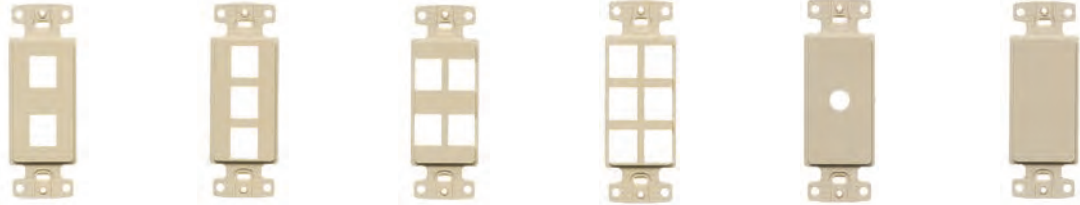

Features

Decorator frames provide a stylized look for that finishing touch. This allows all devices to match. Multimedia jacks insert into frame for custom configuration.

- Elongated strap for better wall box mounting
- High impact-resistant thermoplastic frame
- UL Listed 1863 - Communication Circuit Accessory and CSA Certified

Decorator Frames

Color	1-Gang, 2-Port	1-Gang, 3-Port	1-Gang, 4-Port	1-Gang, 6-Port	1-Gang, Adapter .406\" (10.30 Dia. Hole*	1-Gang, Adapter Blank**
Black	NS612BK	NS613BK	NS614BK	NS616BK	NS621BK	NS620BK
Gray	NS612GY	NS613GY	NS614GY	NS616GY	NS621GY	NS620GY
Ivory	NS612I	NS613I	NS614I	NS616I	NS621I	NS620I
Light Almond	NS612LA	NS613LA	NS614LA	NS616LA	NS621LA	NS620LA
White	NS612W	NS613W	NS614W	NS616W	NS621W	NS620W

Note: *For use with rotary dimmers or to pull through AV or telephone cable.
 **To fill an extra decorator opening or to create customized openings.

Multimedia Face Plates

Description	1-Gang, 1-Port Plate		1-Gang, 2-Port Plate		1-Gang, 3-Port Plate	
	Standard (4.63" x 2.88")	Mid-Size (4.88" x 3.13")	Standard (4.63" x 2.88")	Mid-Size (4.88" x 3.13")	Standard (4.63" x 2.88")	Mid-Size (4.88" x 3.13")
Black	NSP11BK	NSP101BK	NSP12BK	NSP102BK	NSP13BK	NSP103BK
Gray	NSP11GY	NSP101GY	NSP12GY	NSP102GY	NSP13GY	NSP103GY
Ivory	NSP11I	NSP101I	NSP12I	NSP102I	NSP13I	NSP103I
Light Almond	NSP11LA	NSP101LA	NSP12LA	NSP102LA	NSP13LA	NSP103LA
White	NSP11W	NSP101W	NSP12W	NSP102W	NSP13W	NSP103W

Description	1-Gang, 4-Port Plate		1-Gang, 6-Port Plate		2-Gang, 4-Port Plate	2-Gang, 6-Port Plate
	Standard (4.63" x 2.88")	Mid-Size (4.88" x 3.13")	Standard (4.63" x 2.88")	Mid-Size (4.88" x 3.13")	Standard (4.63" x 4.69")	Standard (4.63" x 4.69")
Black	NSP14BK	NSP104BK	NSP16BK	NSP106BK	NSP24BK	NSP26BK
Gray	NSP14GY	NSP104GY	NSP16GY	NSP106GY	NSP24GY	NSP26GY
Ivory	NSP14I	NSP104I	NSP16I	NSP106I	NSP24I	NSP26I
Light Almond	NSP14LA	NSP104LA	NSP16LA	NSP106LA	NSP24LA	NSP26LA
White	NSP14W	NSP104W	NSP16W	NSP106W	NSP24W	NSP26W