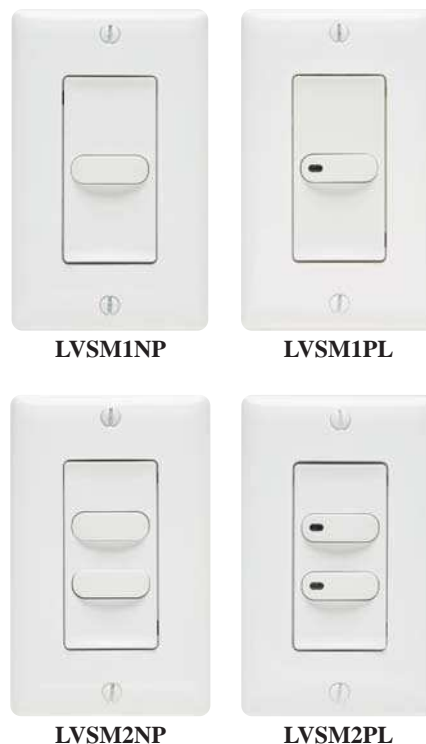

Wall Switch Occupancy Sensors *LV Series—Low Voltage Switches*

KEY FEATURES

- Attractive, architecturally pleasing design
- Momentary and latching versions available
- 1-4 buttons with or without LED
- Mounts to standard single-gang box
- 2-year warranty

FOR USE WITH

- HBA Low Voltage Occupancy Sensors
- LX Networked Lighting Controls
- HBA Daylighting Controls

OVERVIEW

Hubbell Building Automation’s Low Voltage Wall Switches are designed for virtually any area. The soft contours of its architecturally pleasing design fit easily into any décor. Switches are available in both momentary and latching versions and feature multiple button configurations making them the perfect switch solution for HBA’s low voltage occupancy sensors, daylighting controls and networked lighting control panels.

FEATURES and BENEFITS

Features	Benefits
Electrical Ratings	<ul style="list-style-type: none"> • Each switch: 100mA @ 30VDC Max • Each pilot LED: 18-30VDC, internal 2.2kohm, ½ Watt resistor
Configurations	<ul style="list-style-type: none"> • 1 - 4 buttons, with or without pilot LED • Momentary or latching (sustained)
Operating environment	<ul style="list-style-type: none"> • Indoor use only • Operating temperature: 32° – 122°F (0° - 50°C) • Relative humidity (non-condensing): 10%-90%
Construction	<ul style="list-style-type: none"> • Housing – Rugged, high impact, injection molded plastic • Color-coded leads
Size & Weight	<ul style="list-style-type: none"> • Size: 4.87” dia., 2.44” deep (123.7 mm dia., 62mm deep) • Weight: 3.0 oz
Color	<ul style="list-style-type: none"> • White, Ivory
Mounting	<ul style="list-style-type: none"> • Single-gang NEMA-style switch box (average switch box) • Decorator-style wall plate not included
Warranty	<ul style="list-style-type: none"> • 2 years