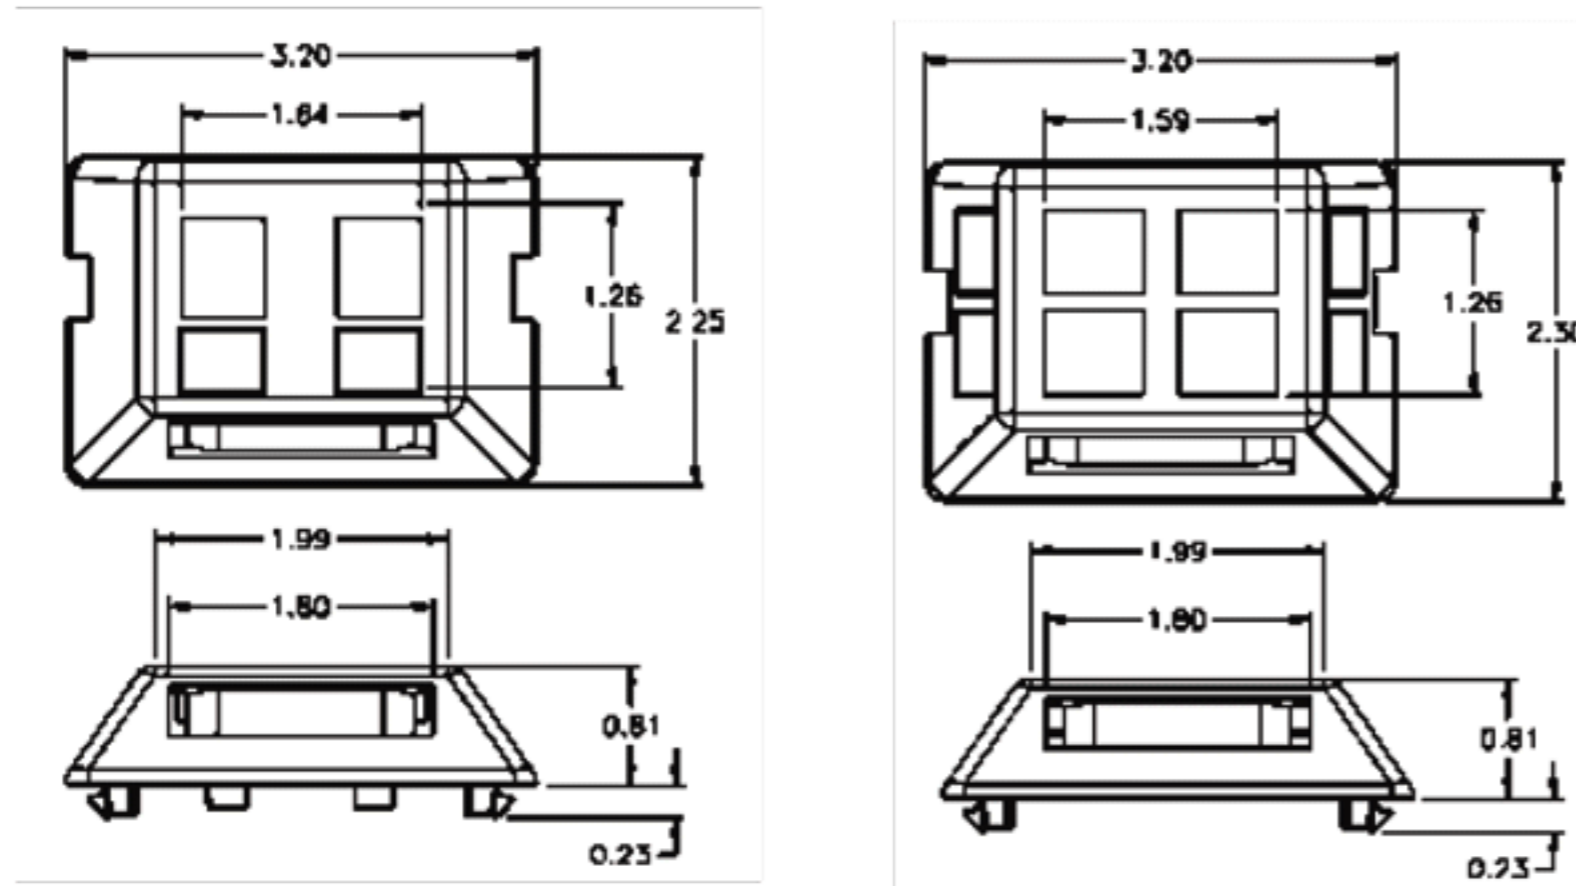

DIMENSIONS

ACCESSORIES

Hubbell Xcelerator™ Jacks – Office White*

Description	Catalog No.
Category 6, Universal Wired	HXJ6OW**
Category 5e, Universal Wired	HXJ5EOW**
Category 3, RJ45, Universal Wired	HXJ3OW
USOC 6-Position	HXJUOW

Icon Buttons for Xcelerator™ Jacks*

Description	Catalog No.
Blank Icon Buttons, White (Pack of 100)	IW100*
Computer Icon Buttons, White (Pack of 100)	IW100C*
Telephone Icon Buttons, White (Pack of 100)	IW100T*

Pre-Printed Icon Label Booklets

Description	Catalog No.
Clear Adhesive with White Text (Pack of 5 Books)	XPICONSW
Clear Adhesive with Black Text (Pack of 5 Books)	XPICONS

Hubbell Snap Fit Multimedia Connectors – Office White*

Description	Catalog No.
Blank Module (Pack of 10)	SFB10
F-Type Coupler Bulkhead F/F (Carton of 25)	SFFX
F-Type Coupler Bulkhead F/F, Gold (Carton of 25)	SFFGOW
Black RCA 110 Punch Down (Carton of 25)	SFRCR110***
RCA Solder Coupler (Carton of 25)	SFRCR***
S-Video 110 Punch Down (Carton of 25)	SFSV110
S-Video F/F Coupler (Carton of 25)	SFSVB
Gold Speaker Posts (Carton of 25)	SFSPR
3.5m Mini Stereo Jack (Carton of 25)	SF35SJ

Hubbell Snap Fit Fiber Adapters – Office White*

Description	Catalog No.
SC Simplex, SM/MM	SFSC
SC Simplex Flush Mount, SM/MM	SFFSC
ST Style, SM/MM	SFST
MT-RJ Flush Mount Keystone, SM/MM	FAMTRJK
MT-RJ Feed, SM/MM	SFMTRJ
LC Flush Mount, SM/MM	SFFLC
LC Style, SM/MM	SFLC

*** Part represents red Insulator for RCA connectors. Refer to Catalog for other insulator colors.

* Refer to Catalog for more color options.

** Add "25" to end of Catalog number for Bag of 25.

Hubbell Premise Wiring

HUBBELL INCORPORATED (Delaware)
14 Lord's Hill Road • Stonington, CT 06378-0901 • (860) 535-8326 • 800-626-0005
Fax: (860) 535-8328 • Internet site: <http://www.hubbell-premise.com>

Worldwide Locations

Hubbell Premise Wiring, Asia Pacific	852-2836-7131	Fax: 852-2836-7132	Hubbell de Mexico, S.A. de C.V.	52-5-559-5304	Fax: 52-5-559-5885
Hubbell Canada Inc.	905-839-1138	Fax: 905-839-9108	Hubbell Premise Wiring, Middle East	971-4-393-4192	Fax: 971-4-393-4194
Hubbell Premise Wiring, China	8621-6309-0119	Fax: 8621-6309-0122	Hubbell Premise Wiring, Puerto Rico	787-720-7185	Fax: 787-789-2796
Hubbell Premise Wiring, Europe	44-(0)1234-848550	Fax: 44-(0)1234-856190	Hubbell-Taian Co., Ltd., Taiwan	886-2-(0)2515-0855	Fax: 886-2-(0)2515-0899
Hubbell Int'l. Inc., Korea Branch	82-2-(0)2607-1363	Fax: 82-2-(0)2603-7386	Hubbell Incorporated, Turkey	90-216-414-8147	Fax: 90-216-414-8148
Hubbell Premise Wiring, Latin America	305-251-4236	Fax: 305-251-4087	Hubbell Premise Wiring, Venezuela	58-16-6807453	Fax: 58-281-2820323