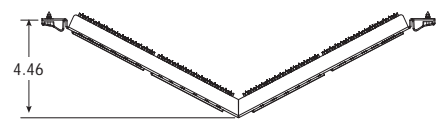

NEXTSPEED® Ascent Category 6A Patch Panels

Ports	Height Inches (mm)	Width Inches (mm)	Rack Units	Color	Catalog No.
24	1.75" (45)	19" (483)	1	Black	HP6A24U
48	3.50" (89)	19" (483)	2	Black	HP6A48U
96	7.00" (178)	19" (483)	4	Black	HP6A96U
24	1.75" (45)	19" (483)	1	Silver	HP6A24US
48	3.50" (89)	19" (483)	2	Silver	HP6A48US
96	7.00" (178)	19" (483)	4	Silver	HP6A96US

HP6A24U

HP6A48U

HP6A96U

NEXTSPEED® Ascent Category 6A Angled Patch Panels

Ports	Height Inches (mm)	Width Inches (mm)	Rack Units	Color	Catalog No.
24	1.75" (45)	19" (483)	1	Black	HP6A24AU
48	3.50" (89)	19" (483)	2	Black	HP6A48AU

Note: HP6Axx angled panel protrudes 4.46" from the plane of the rack. Hubbell recommends one (1) extra inch of space between the door and panel angle.

MUTOA, Category 6A

Description	Catalog No.
12-port, Category 6A, MUTOA, universal, 89D	HP6A12U