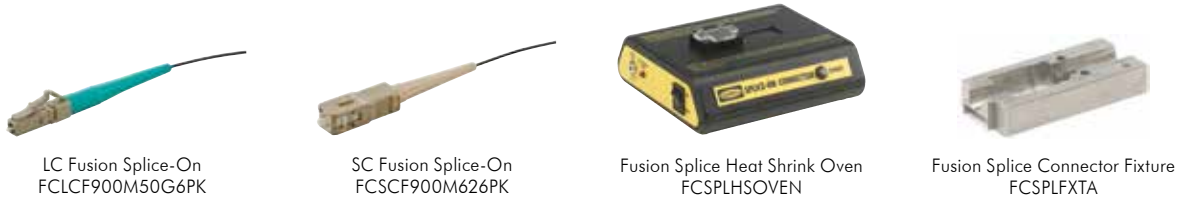

Fusion Splice-On Connectors

6-Pack

Fiber Type	LC	SC	ST-Style	FC
Multimode 62.5 (OM1)	FCLCF900M626PK	FCSCF900M626PK	FCSTF900M626PK	FCFCF900M626PK
Multimode 50 (OM2)	FCLCF900M506PK	FCSCF900M506PK	FCSTF900M506PK	FCFCF900M506PK
Multimode 50 (OM3)	FCLCF900M50G6PK	FCSCF900M50G6PK	FCSTF900M50G6PK	FCFCF900M50G6PK
Singlemode UPC (OS2)	FCLCF900SM6PK	FCSCF900SM6PK	FCSTF900SM6PK	FCFCF900SM6PK
Singlemode APC (OS2)	-	FCSCF900SMA6PK	-	FCFCF900SMA6PK

Note: Pack of 6 connectors, each in a protective capsule with cleave protector, extended dust cap, 900µm boot and splice sleeve. Compatible with fusion splicers having a removable fiber holder. See application chart below. Metal holder fixture required (sold separately). See application table below. Hubbell fusion splice heat shrink oven, Catalog Number FCSPLHSOVEN is also required for termination.

Fusion Splice Heat Shrink Oven

Catalog No.	FCSPLHSOVEN

Metal Splice Connector Fixture Application Chart

Fusion Splicer Manufacturer	Fusion Splicer Model No.	Splice-On Connectors Supported (900µ)	Metal Connector Fixture Catalog No.
AFL/Fujikura	FSM-11 (S/M)	LC, SC, ST, FC	FCSPLFXSTAR
	FSM-12S		FCSPLFXTA
	FSM-17S	LC, SC	
	FSM-18S, FSM-60 (S/R)	LC, SC, ST	
Furukawa/Fitel®	S122 (A/C/M)	LC, SC, ST, FC	FCSPLFXTF
	S121 (A/M)		
	S123 (C/M), S153, S178A, S178A		
Sumitomo®	Type-25e (U/S/M)	LC, SC, ST, FC	FCSPLFXTS
	Type-39FH		
	Type-46, 66		
	Quantum (Q101-CA)		
INNO™	IFS 10, IFS 15	LC, SC, ST, FC	FCSPLFXTI
Greenlee®	910 FS	LC, SC, ST, FC	FCSPLFXTG
FIS	SUPER COUGAR	LC, SC, ST, FC	FCSPLFXTFIS

Sumitomo is a registered trademark of Sumitomo Electric Lightwave. Fitel is a registered trademark of Furukawa Electric Co., LTD. INNO is a trademark of INNO Instrument Inc. Greenlee is a registered trademark of Greenlee Textron Inc.