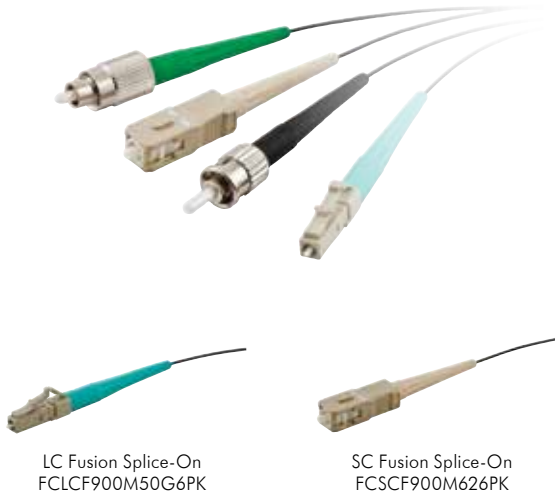

### Visual Fault Locator (ST, SC, LC)

Description	Catalog No.
Visual fault locator	<b>OFVFLKT1</b>

*TIP: Use a VFL during termination for optimum test results.*

## Four Easy Termination Steps

Strip

Wipe

Cleave

Insert and Click

Note: See page G14 for termination tools and accessories. Cleave tool OFCLV3 is suitable for multimode only. Visual Fault locator OFVFLKT1 recommended during termination. Precision cleave tool OFCLV4 or OFCLV5 is required for singlemode terminations. Use a precision cleave tool for optimum performance.