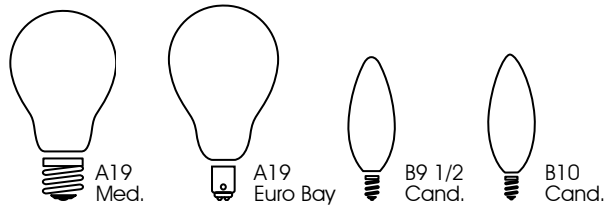

Incandescent Lamps

incandescent lamps

Watts	Bulb	Base	Satco Product Number	Lamp Code	Volts	Finish	Master/Inner Carton	Pkg. Type	Filament	Avg. Rated Hours	Lumens	MOL	Notes	
60	 A19 Med.	Med.	S6042	60A19/CL	120	Clear	120	2pk	C-9	2500	610	4 1/8"		
			S3942	60A19/CL	130	Clear	120	2pk	C-9	2500	580	4 1/8"		
			S4021	60A19/CL	130	Clear	30 4pks	4pk	C-9	1000	640	4 1/8"		
			S6052	60A19/F	120	Frosted	120	2pk	C-9	2500	610	4 1/8"		
			S1712	60A19/F	120	Frosted	48	4pk	C-9	1500	610	4 1/8"		
			S3952	60A19/F	130	Frosted	120	2pk	C-9	2500	580	4 1/8"		
			S1811	60A19/W	120	White	48	4pk	C-9	1500	550	4 1/8"		
			S3992	60A19/W	120	White	40 3pks	3pk	C-9	1250	576	4 1/8"		
			S4011	60A19/W	130	White	30 4pks	4pk	C-9	1000	576	4 1/8"		
			S4817	60A19/CL/MLX	120	Nat Day Clear	50/10	Box	C-9	5000	465	4 1/8"	3	
			S4816	60A19/MLX	120	Nat Day Frost	50/10	Box	C-9	5000	465	4 1/8"	3	
			S2992	60A19TS/8M/SS	120	Clear Extra Long Life	120/6	Sleeve	C-11V	8000	595	4 7/16"	2	
			S2984	60A/SPK	120	Soft Pink	24	Sleeve	CC-8	1000	-	4 7/16"		
			S2991	60A/GRO	120	GRO	6	Sleeve	C-9	1000	-	4 7/16"		
	S3938	60A/Bug	130	Yellow	24	2pk	C-9	2000	-	4 1/8"				
	S3927	60A/RS/TF/2PK	130	Frost ShatterPrf	12 2pks	2pk	C-9	5000	520	4 1/8"	4			
	S3955	60A/SL	130	Silver Crown	24	Box	C-9	1500	580	4 1/8"				
	S4984	60A/R	130	Cer Red	24/12	Sleeve	C-9	1000	-	4 1/8"				
	S4985	60A/B	130	Cer Blue	24/12	Sleeve	C-9	1000	-	4 1/8"				
	S4986	60A/G	130	Cer Green	24/12	Sleeve	C-9	1000	-	4 1/8"				
	S4987	60A/Y	130	Cer Yel	24/12	Sleeve	C-9	1000	-	4 1/8"				
	S4077	60A19/W/230V	230	White	120	Box	CC-2F	2500	630	4 1/8"				
	S5031	60A19/F	130	Frosted	120	Box	CC-6	2500	630	4 1/8"				
	S5041	60A19/F/230V	230	Frosted	120	Box	CC-2F	2500	630	4 1/8"				
		 Euro Bay		S3819	60B9 1/2/A	120	Trans. Amber	500/25	Box	CC-2V	1500	-	3 1/2"	
		 B9 1/2 Cand.		S3284	60B10	120	Clear	500/25	Box	CC-2V	1500	672	3 3/4"	
	S3784		60B10	120	Clear	120/10	CD/2	CC-2V	1500	672	3 3/4"			
	S4997		KR60B10	120	Clear	500/25	Box	CC-2V	2500	720	3 7/8"	1		
S3718	KR60B10		120	Clear	120/10	CD/2	CC-2V	2500	720	3 7/8"	1			
A3684	60B10		130	Clear	500/25	Box	CC-2V	2500	642	3 3/4"				
A3584	60B10		130	Clear	120/10	CD/2	CC-2V	2500	642	3 3/4"				
S3287	60B10/F		120	Frosted	500/25	Box	CC-2V	1500	672	3 3/4"				
S3787	60B10/F		120	Frosted	120/10	CD/2	CC-2V	1500	672	3 3/4"				
A3687	60B10/F		130	Frosted	500/25	Box	CC-2V	2500	642	3 3/4"				
A3587	60B10/F		130	Frosted	120/10	CD/2	CC-2V	2500	642	3 3/4"				
S3290	60B10/W		120	White	500/25	Box	CC-2V	1500	630	3 3/4"				
	 B10 Cand.													