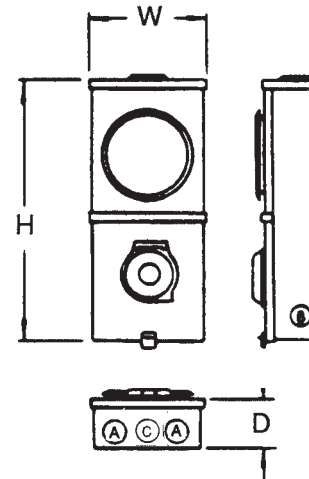

JA Series

100 AMP SOCKET & BREAKER

Breaker not included, Service Entrance Approved

CATALOGUE #	DESCRIPTION	ENCLOSURE SIZE H X W X D	WEIGHT
JA400RW	Conductor range #6 - 1/0 AWG CU/AL (combination)*†	22 ³ / ₈ " x 8 ¹ / ₄ " x 3 ³ / ₄ "	20 lbs.
JA400RWT	As above, c/w 100 amp 2 pole breaker	22 ³ / ₈ " x 8 ¹ / ₄ " x 3 ³ / ₄ "	21 lbs.
JA400PW	Conductor range #6 - 1/0 AWG CU/AL overhead	22 ³ / ₈ " x 8 ¹ / ₄ " x 3 ³ / ₄ "	20 lbs.
JA000PW	Conductor range #6 - #3 copper only (overhead)*†	18 ¹ / ₄ " x 7 ⁵ / ₈ " x 3 ³ / ₄ "	15 lbs.
JA000PWSD	As above but adapted to take SQ D breaker only - "QO" series	18 ¹ / ₄ " x 7 ⁵ / ₈ " x 3 ³ / ₄ "	15 lbs.

- 4 Jaw - 100Amp - 120/240 VOLT
- Combination meter socket & circuit breaker
- CSA weatherproof enclosure 3
- Suitable for mobile homes, farm services, trailers, temporary services, etc.
- JA000 used with the following makes of breakers: Westinghouse - "BR"
ITE - "Q"
CGE - "THQAL"

*Breaker not included (sold separately)
†Select from table below
- Plug-in circuit breakers fully magnetic
- Use SXX503 for 5th Jaw at 9 O'clock

KNOCKOUT CODE	CONDUIT SIZE
A	1/2", 1", 1 1/4"
C	1", 1 1/4", 1 1/2"
E	1", 1 1/4", 1 1/2", 2"