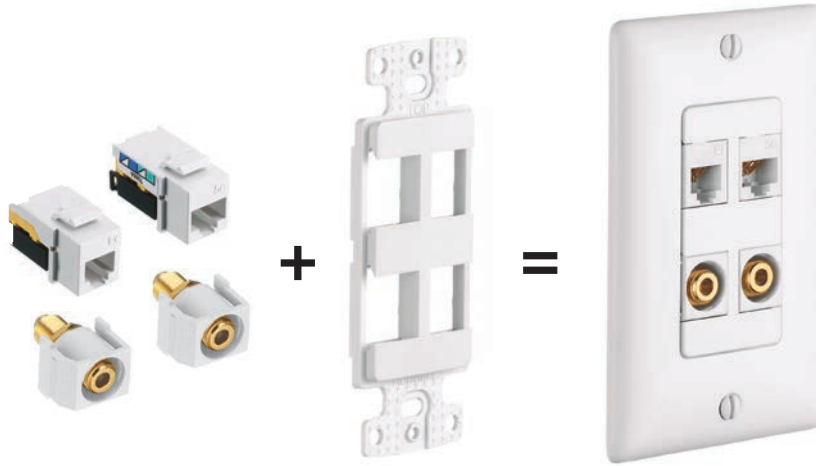

Accessories

Description	Color	Catalog Number
Slide Audio Volume Controller, Decorator Styling, Power handling - 70W RMS@20° C. Impedance matching for up to 8 pairs of speakers. Includes both ivory and white slides and frames.	Ivory/White	NSOSAVC
Rotary Audio Volume Controller Power handling - 70W RMS@20° C. Impedance matching for up to 8 pairs of speakers. Includes both ivory and white knobs and frames.	Ivory/White	NSORAVC
Standard Power Kit, Includes tamper-resistant duplex receptacle 15A 125V NEMA 5-15R, electrical steel box and wallplate.		NSOKPTR
Surge Suppression Power Kit, Includes surge receptacle 15A 125V NEMA 5-15R, 240 Joules/15,000A protection per mode, electrical steel box and wallplate.		NSOKPS
Chromed Steel Lock Kit, Includes two keys. Eliminates unwanted tampering.		FLOCK1
Panel Bracket Adapter, For use with Adapter Panels shown below, and FSP series modules. Snap mounts into structured cabling enclosures.		NSOFSB
F-Connector Adapter Panel, with Six Populated Coaxial Connectors.		FSPFP6X
Keystone Adapter Panel, with Six Blank Openings for jacks and snap fits.		FSPHD6X
WiFi Antenna Kit, Use with X2 extensions to assure maximum WiFi coverage.		NSOKA

Customize the jack selections and look

Molded-In Voice/Low-Speed Data - Modular Snap Fit

Color	Category 6 Jack		Category 5e Jack		USOC Jack (single)
	(single)	(25 pack)	(single)	(25 pack)	
Black	NSJ6BK	NSJ6BK25	NSJ5EBK	NSJ5EBK25	NSJUBK
Blue	NSJ6B	NSJ6B25	NSJ5EB	NSJ5EB25	NSJUB
Gray	NSJ6GY	NSJ6GY25	NSJ5EGY	NSJ5EGY25	NSJUGY
Green	NSJ6GN	NSJ6GN25	NSJ5EGN	NSJ5EGN25	NSJUGN
Ivory	NSJ6I	NSJ6I25	NSJ5EI	NSJ5EI25	NSJUI
Light Almond	NSJ6LA	NSJ6LA25	NSJ5ELA	NSJ5ELA25	NSJULA
Orange	NSJ6OR	NSJ6OR25	NSJ5EOR	NSJ5EOR25	NSJUOR
Red	NSJ6R	NSJ6R25	NSJ5ER	NSJ5ER25	NSJUR
White	NSJ6W	NSJ6W25	NSJ5EW	NSJ5EW25	NSJUW
Yellow	NSJ6Y	NSJ6Y25	NSJ5EY	NSJ5EY25	NSJUY