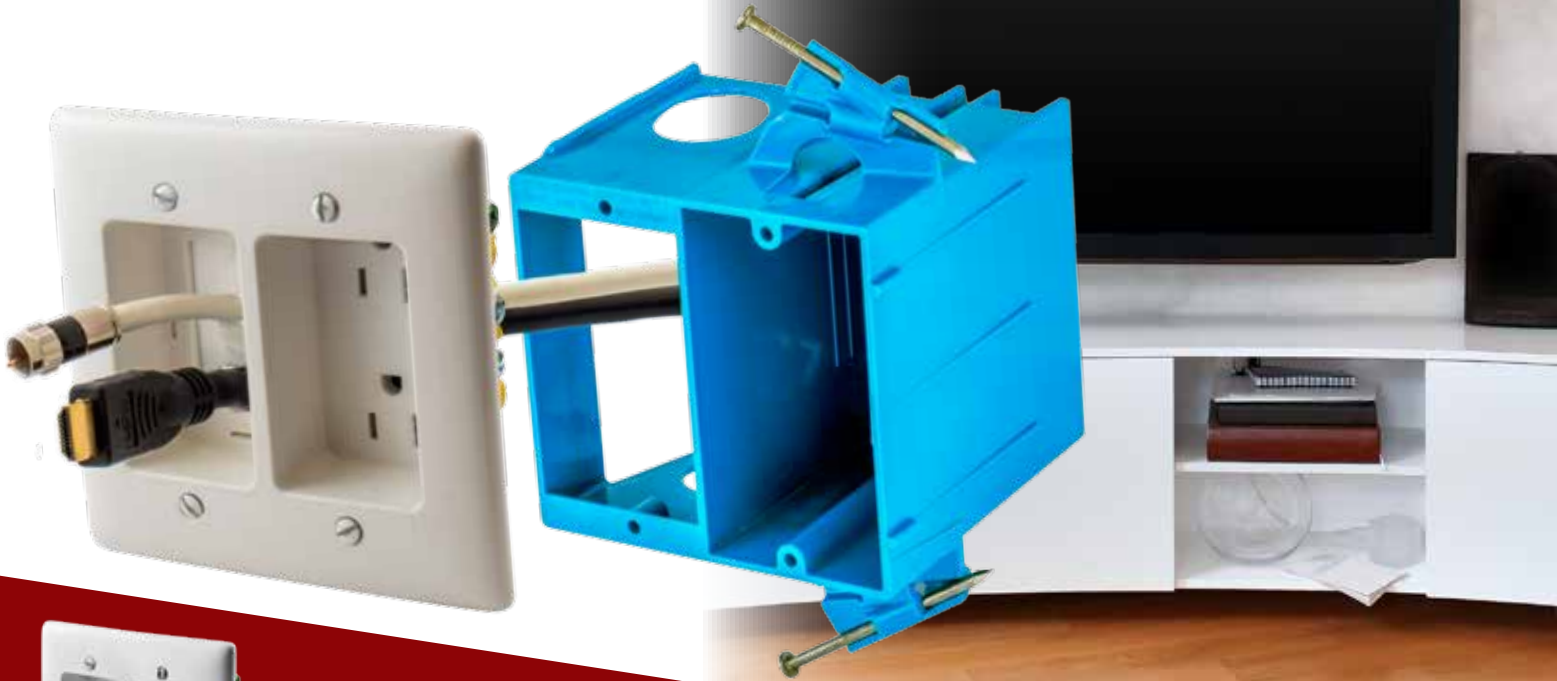

Smart Solutions for AV Installation in your Home

- ✓ Organized and hidden wires
- ✓ 15A, 125V receptacles
- ✓ Simple installation

Hubbell provides multiple solutions for in-home AV installations. With recessed plastic boxes and receptacles, low voltage cables and power cords are organized and protected. All wires stay hidden behind wall units and entertainment centers, allowing for a clean and flushed look. Products are offered in various color options to compliment or blend into any décor.

trade**SELECT**® net**SELECT**™

Recessed 2-Gang Receptacles

- 15A 125V Tamper Resistant Duplex Receptacle
- Pass-Thru Opening

Description	Catalog Number
Ivory	RR1512I
Light Almond	RR1512LA
White	RR1512W

- 15A 125V Tamper Resistant Duplex Receptacle
- 4 Port Snap Fit opening

- KO from 1/2 inch to 2 inches.
- 4 inch deep with 54 cubic inch capacity

Description	Catalog Number
Steel Box	HBL985
Low Voltage Partition	HBL989

Recessed 1-Gang Receptacle

- 15A 125V Tamper Resistant Duplex Receptacle
- Box mount