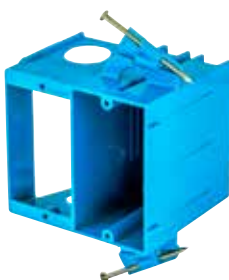

trade**SELECT**® net**SELECT**™

Recessed 2-Gang Receptacles

- 15A 125V Tamper Resistant Duplex Receptacle
- Pass-Thru Opening

Description	Catalog Number
Ivory	RR1512I
Light Almond	RR1512LA
White	RR1512W

- 15A 125V Tamper Resistant Duplex Receptacle
- 4 Port Snap Fit opening

Description	Catalog Number
Ivory	RR1514I
Light Almond	RR1514LA
White	RR1514W

Recessed 2-Gang Plastic Box

- Thermoplastic
- 21 cubic inch capacity

Description	Catalog Number
Nail on Box	RR1500

2-Gang High capacity Wall Box

- KO from 1/2 inch to 2 inches.
- 4 inch deep with 54 cubic inch capacity

Description	Catalog Number
Steel Box	HBL985
Low Voltage Partition	HBL989

Recessed 1-Gang Receptacle

- 15A 125V Tamper Resistant Duplex Receptacle
- Box mount