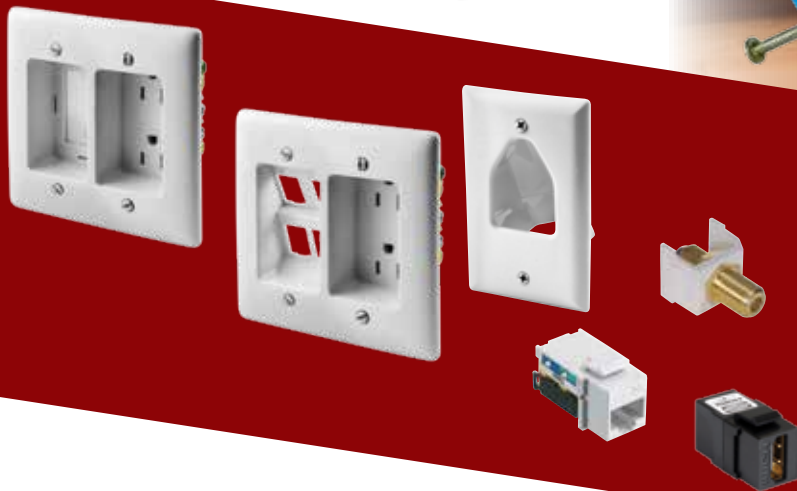

Smart Solutions for AV Installation in your Home

- ✓ Organized and hidden wires
- ✓ 15A, 125V receptacles
- ✓ Simple installation

Hubbell provides multiple solutions for in-home AV installations. With recessed plastic boxes and receptacles, low voltage cables and power cords are organized and protected. All wires stay hidden behind wall units and entertainment centers, allowing for a clean and flushed look. Products are offered in various color options to compliment or blend into any décor.

trade**SELECT**® net**SELECT**™

Recessed 2-Gang Receptacles

- 15A 125V Tamper Resistant Duplex Receptacle
- Pass-Thru Opening

Description	Catalog Number
Ivory	RR1512I
Light Almond	RR1512LA
White	RR1512W

- 15A 125V Tamper Resistant Duplex Receptacle
- 4 Port Snap Fit opening

- KO from 1/2 inch to 2 inches.
- 4 inch deep with 54 cubic inch capacity

Description	Catalog Number
Steel Box	HBL985
Low Voltage Partition	HBL989

Recessed 1-Gang Receptacle

- 15A 125V Tamper Resistant Duplex Receptacle
- Box mount